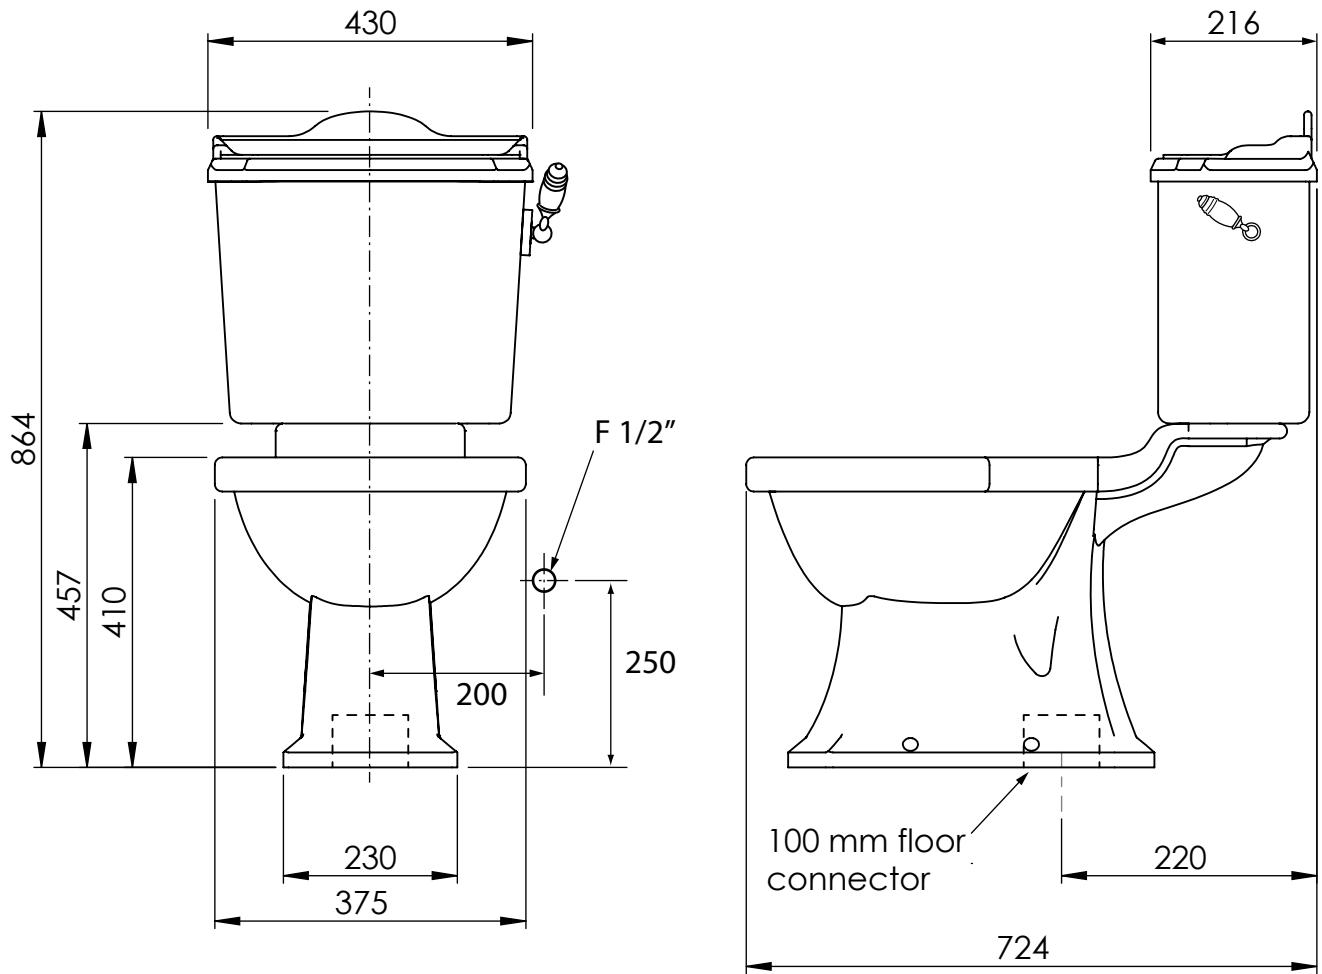

London monoblock toilet with handle

Art: LON.TMBO	Tolerance: $\pm 2\%$
Material: Brass	Scale: 1/10
Finish: Chrome, Nickel, Brushed nickel, Gold, Polished brass, Old brass	Box size:
	Weight:

This drawing is property of Kenny&Mason, it may not be reproduced or transmitted to third parties without authorization. Drawings not to scale - All dimensions are nominal (mm) - We reserve the right to alter specifications without notice.