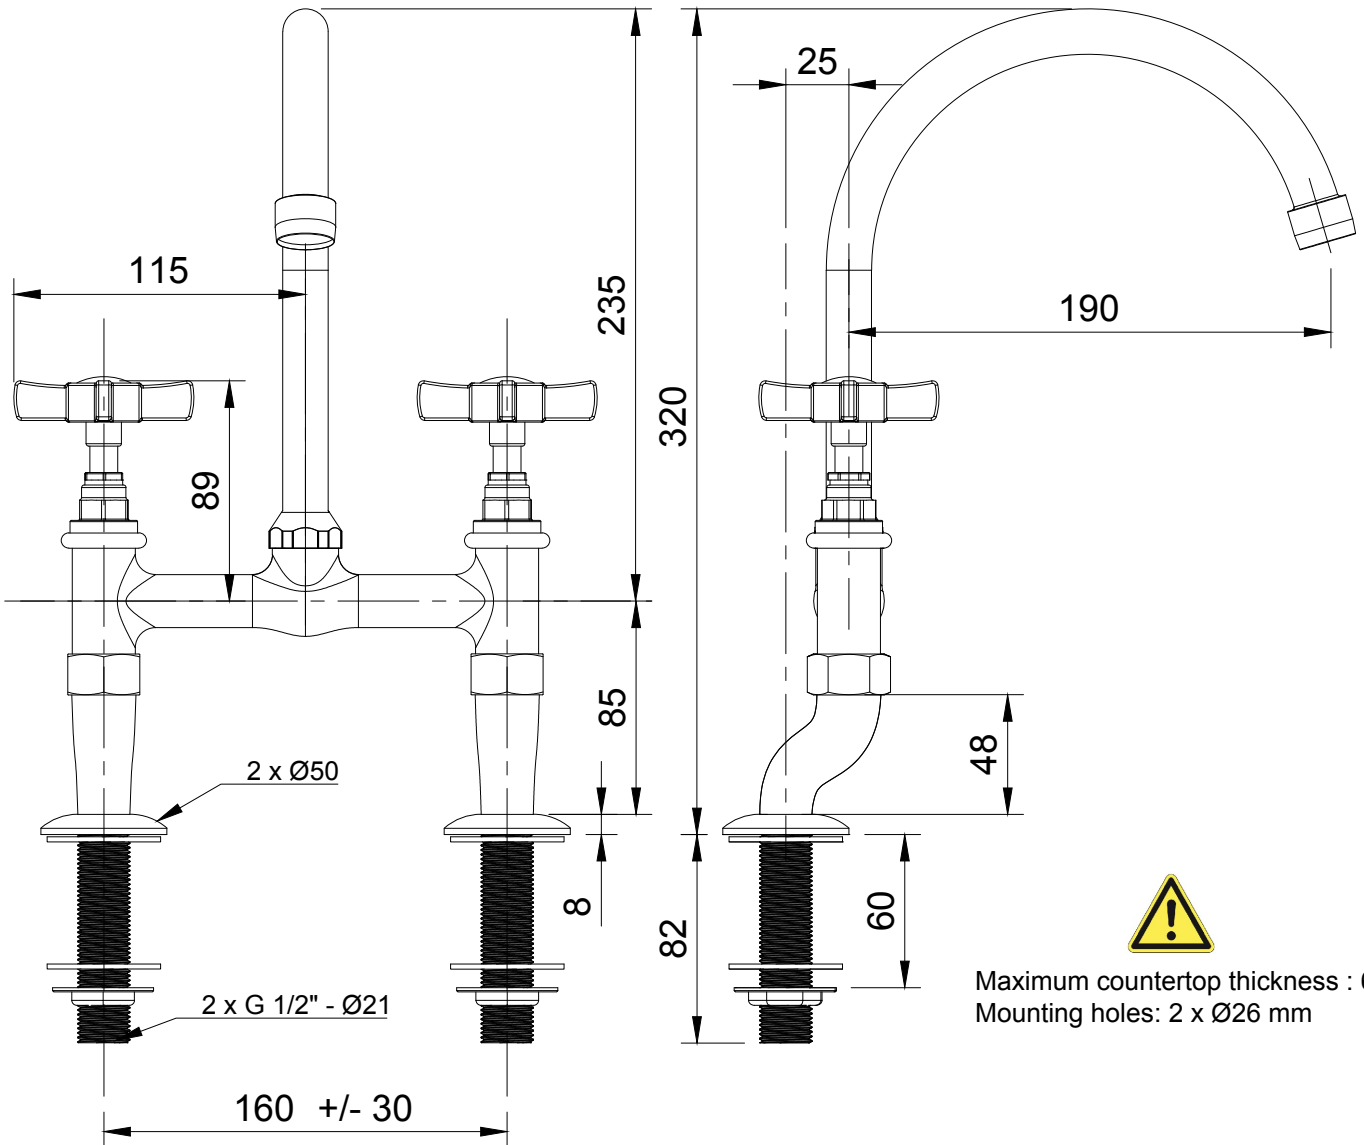

Kitchen Bridge mixer

All dimensions in mm

Article: NGT716	Tolerance: +/- 2mm	
Material: Brass	Scale: 1:3	
Finish: Chrome, Nickel, Brushed Nickel, Gold Polished brass, Old brass	Box size: L x W x H cm	
	Weight: Kg	
This drawing is property of Kenny&Mason, it may not be reproduced or transmitted to third parties without authorization. Drawings not to scale - All dimensions are nominal (mm) - We reserve the right to alter specifications without notice.		Last review: Jun 2026
www.Kenny-mason.com		REV.: R02 Sheet: 1/1