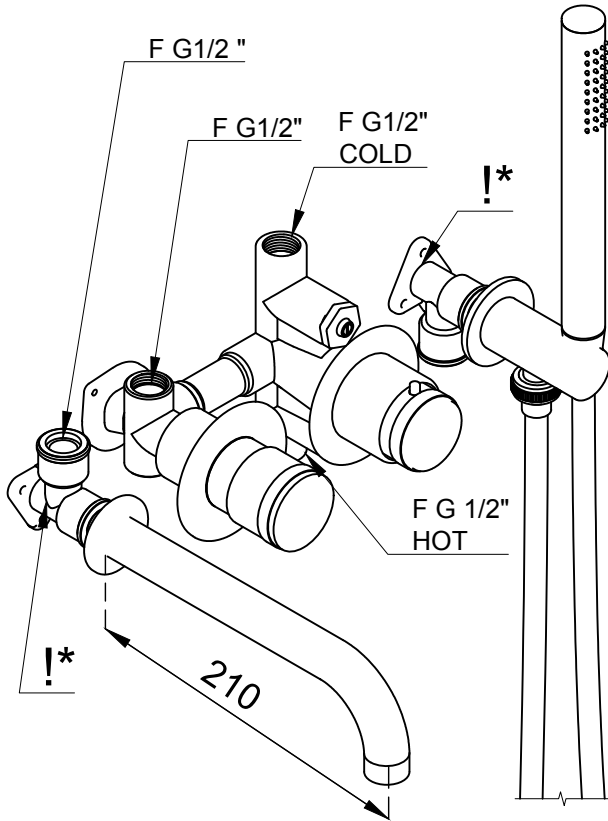

CONCEALED THERMOSTATIC WALL BATH MIXER WITH HANDSET

Drill Holes Min Diameter
 C 20 mm
 D 52 mm
 E 60 mm
 F 20 mm

All dimensions in mm

!* = NOT SUPPLIED

Article: NGT3008	Tolerance: 2%
Material: Brass	Scale: 2%
Finish: Chrome, Nickel, Brushed Nickel, Gold Polished brass, Old brass	Box size: L x W x H cm
	Weight: Kg

This drawing is property of Kenny&Mason, it may not be reproduced or transmitted to third parties without authorization.
 Drawings not to scale - All dimensions are nominal (mm) - We reserve the right to alter specifications without notice.