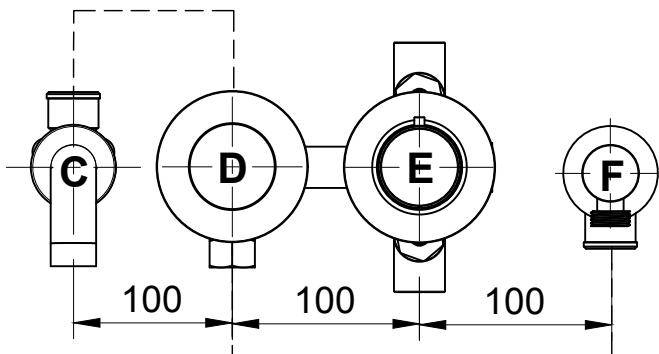

CONCEALED THERMOSTATIC WALL BATH MIXER WITH HANDSET

Drill Holes Min Diameter
 C 20 mm
 D 52 mm
 E 60 mm
 F 20 mm

All dimensions in mm

!* = NOT SUPPLIED

Article: NGT3008	Tolerance: 2%
Material: Brass	Scale: 2%
Finish: Chrome, Nickel, Brushed Nickel, Gold Polished brass, Old brass	Box size: L x W x H cm
	Weight: Kg

This drawing is property of Kenny&Mason, it may not be reproduced or transmitted to third parties without authorization.
 Drawings not to scale - All dimensions are nominal (mm) - We reserve the right to alter specifications without notice.