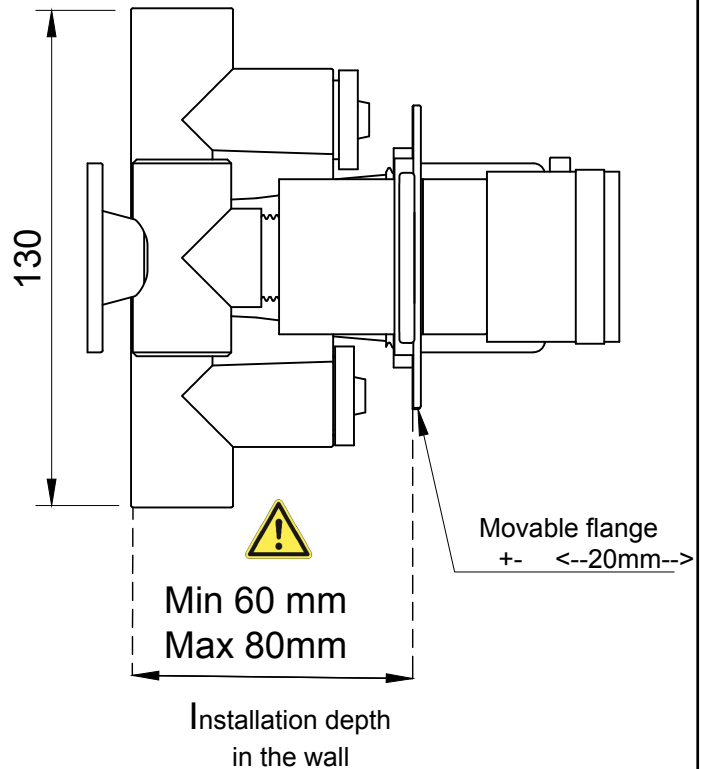

CONCEALED THERMOSTATIC WALL BATH MIXER WITH HANDSET

Drill Holes Min Diameter
 C 20 mm
 D 52 mm
 E 60 mm
 F 20 mm

All dimensions in mm

!* = NOT SUPPLIED

Article: NGT3008	Tolerance: 2%
Material: Brass	Scale: 2%
Finish: Chrome, Nickel, Brushed Nickel, Gold Polished brass, Old brass	Box size: L x W x H cm
	Weight: Kg

This drawing is property of Kenny&Mason, it may not be reproduced or transmitted to third parties without authorization.
 Drawings not to scale - All dimensions are nominal (mm) - We reserve the right to alter specifications without notice.