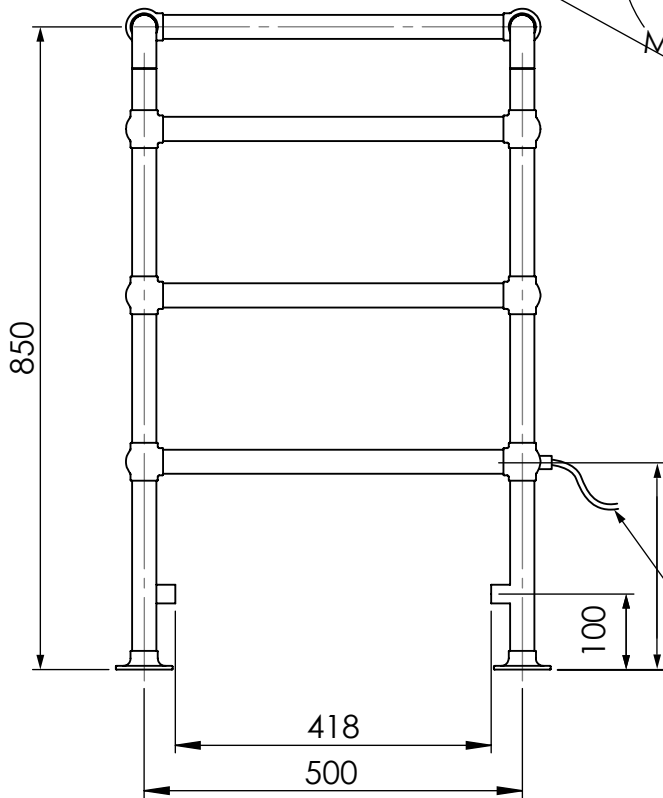

The London

Electric version, external control required (not included). No integrated on/off switch.

Electric element when specified

Art: RA.LO	Tolerance: $\pm 2\%$
Material: Brass	Scale: 1/10
Output@60°C: 550W/ Electric 400W	Box size:
Finish: Chrome, Nickel, Brushed nickel, Gold, Polished brass, Old brass	Weight:

This drawing is property of Kenny&Mason, it may not be reproduced or transmitted to third parties without authorization. Drawings not to scale - All dimensions are nominal (mm) - We reserve the right to alter specifications without notice.