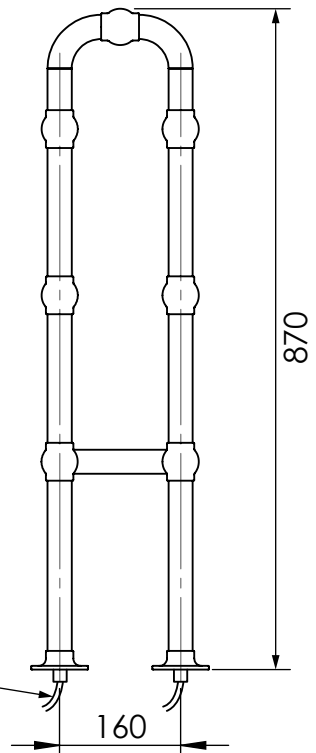

The London

Electric version, external control required (not included). No integrated on/off switch.

Electric element when specified

Art: RA.LO	Tolerance: $\pm 2\%$
Material: Brass	Scale: 1/10
Output@60°C: 550W/ Electric 400W	Box size:
Finish: Chrome, Nickel, Brushed nickel, Gold, Polished brass, Old brass	Weight:

This drawing is property of Kenny&Mason, it may not be reproduced or transmitted to third parties without authorization. Drawings not to scale - All dimensions are nominal (mm) - We reserve the right to alter specifications without notice.