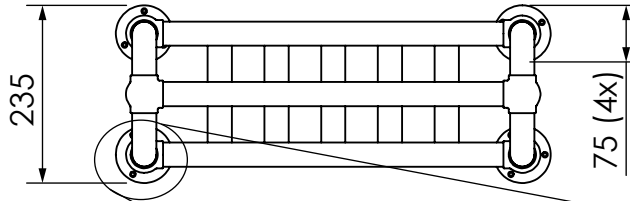

The London

Electric version, external control required (not included). No integrated on/off switch.

Electric element when specified

Art: RA.LO	Tolerance: $\pm 2\%$
Material: Brass	Scale: 1/10
Output@60°C: 550W/ Electric 400W	Box size:
Finish: Chrome, Nickel, Brushed nickel, Gold, Polished brass, Old brass	Weight:

This drawing is property of Kenny&Mason, it may not be reproduced or transmitted to third parties without authorization. Drawings not to scale - All dimensions are nominal (mm) - We reserve the right to alter specifications without notice.