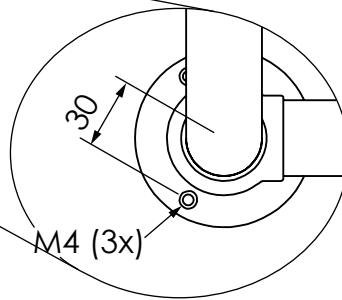

The London

Electric version, external control required (not included). No integrated on/off switch.

Electric element when specified

Art: RA.LO	Tolerance: $\pm 2\%$
Material: Brass	Scale: 1/10
Output@60°C: 550W/ Electric 400W	Box size:
Finish: Chrome, Nickel, Brushed nickel, Gold, Polished brass, Old brass	Weight:

This drawing is property of Kenny&Mason, it may not be reproduced or transmitted to third parties without authorization. Drawings not to scale - All dimensions are nominal (mm) - We reserve the right to alter specifications without notice.