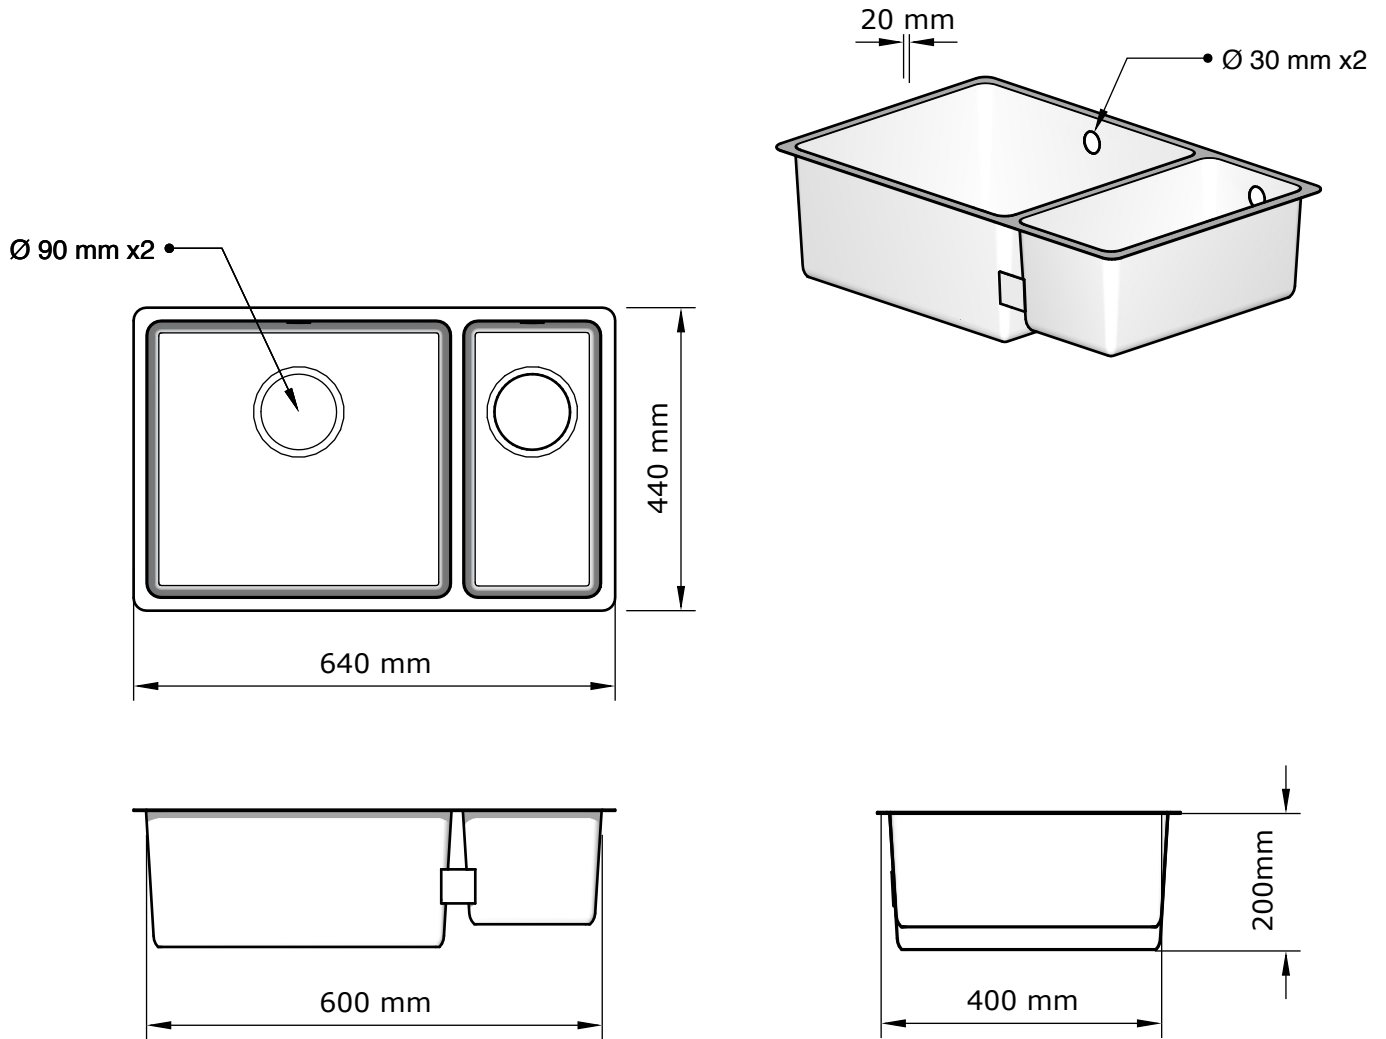

# Duke Brass double kitchen sink - with over- flow 640x440x200

Art: DUKS64	Tolerance: +- 2%
Material: Brass	Scale: 1:10
Finish: Old brass,tin plated, brushed brass- polished brassGalway sink.	Box size:
	Weight:
This drawing is property of Kenny&Mason, it may not be reproduced or transmitted to third parties without authorization. Drawings not to scale - All dimentions are nominal (mm) - We reserve the right to alter specifications without notice.	Last review: September 2023
<a href="http://www.Kenny-mason.com">www.Kenny-mason.com</a>	 Sheet : 1of 1