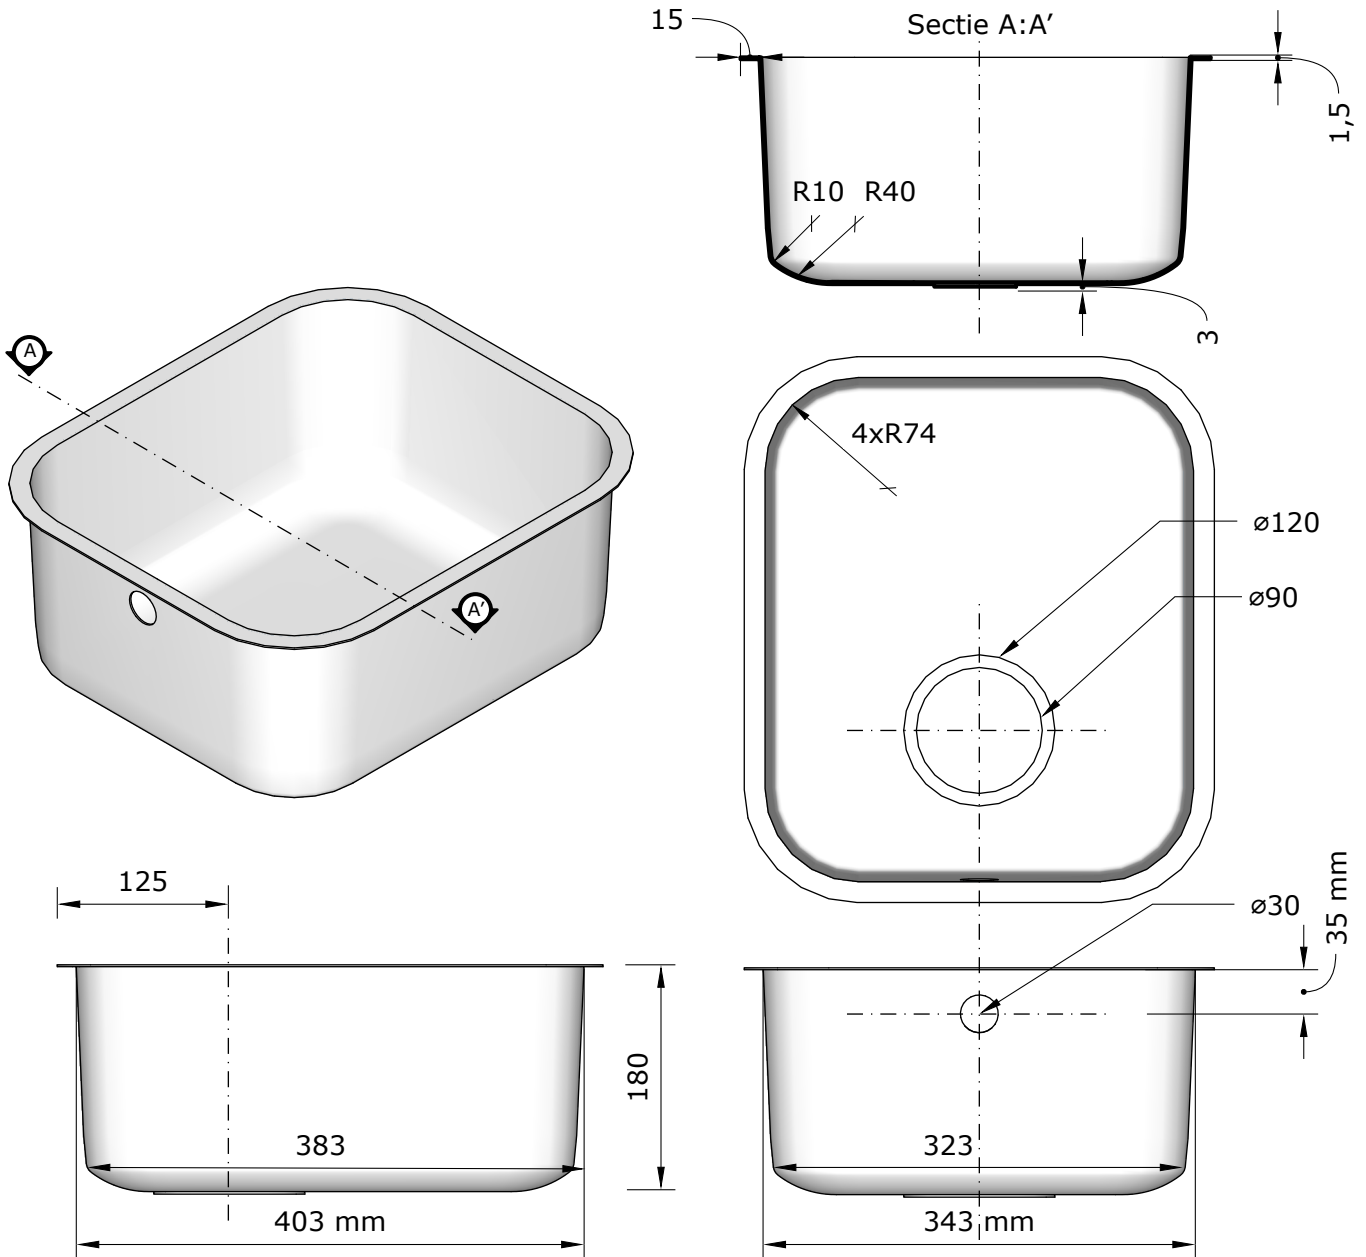

DUKE Kitchen sink

Art: DUB40

Tolerance: +- 2%

Material: Brass

Scale:

Finish: Polish brass

Box size : 500x460x300

Weight:

This drawing is property of Kenny&Mason, it may not be reproduced or transmitted to third parties without authorization. Drawings not to scale - All dimensions are nominal (mm) - We reserve the right to alter specifications without notice.