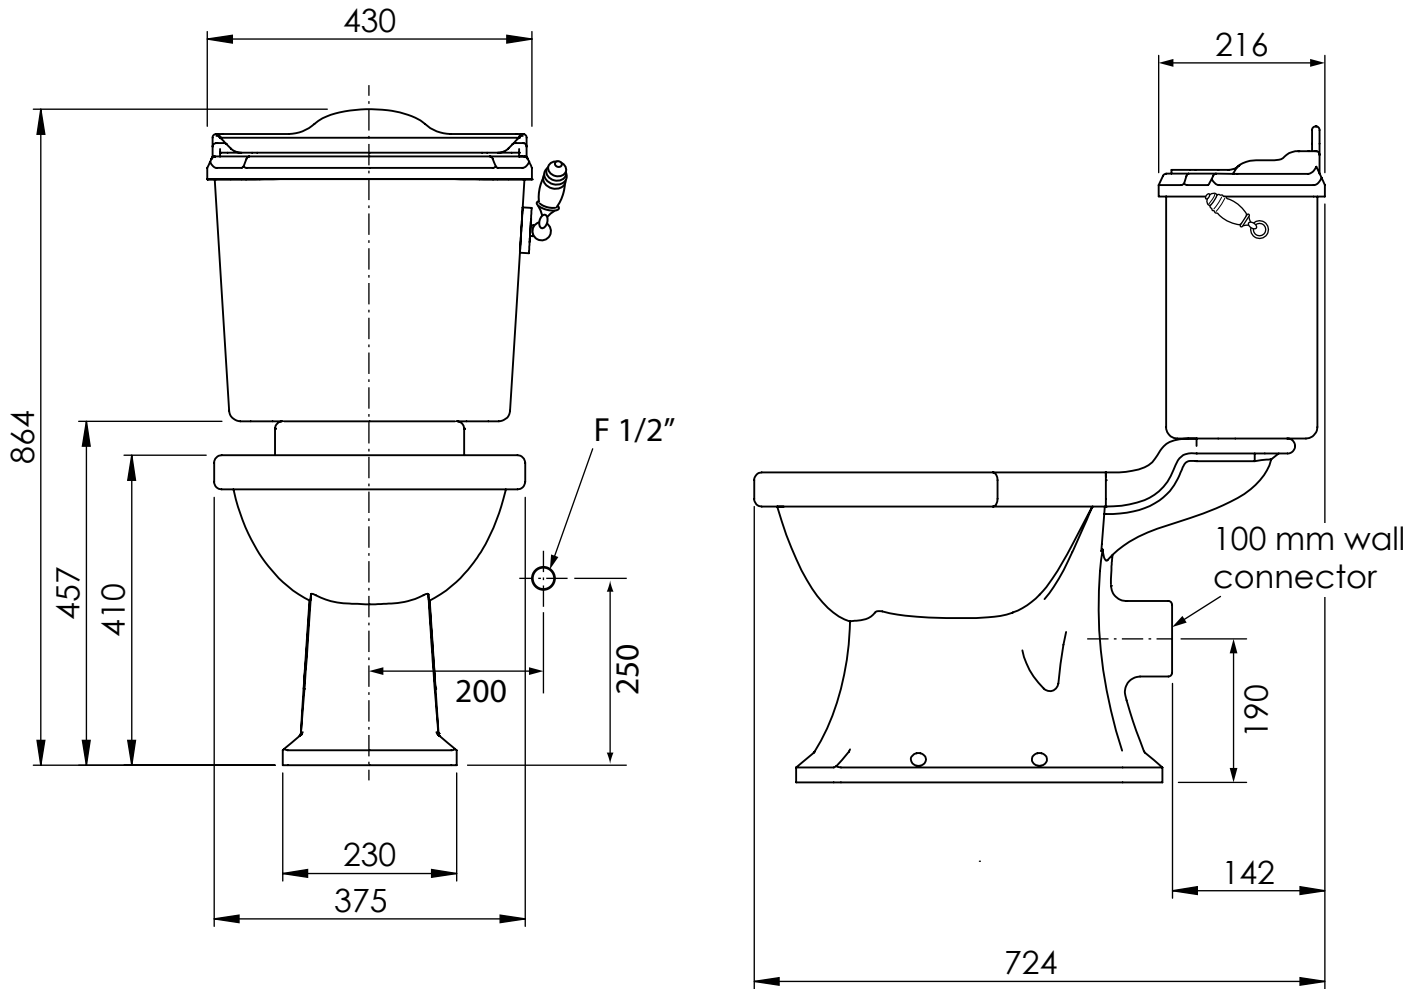

# London monoblock toilet with handle

Art: LON.TMHO

Tolerance:  $\pm 2\%$

Material:  
Brass

Scale: 1/10

Finish:  
Chrome, Nickel, Brushed nickel,  
Gold, Polished brass, Old brass

Box size:

Weight:

This drawing is property of Kenny&Mason, it may not be reproduced or transmitted to third parties without authorization. Drawings not to scale - All dimensions are nominal (mm) - We reserve the right to alter specifications without notice.