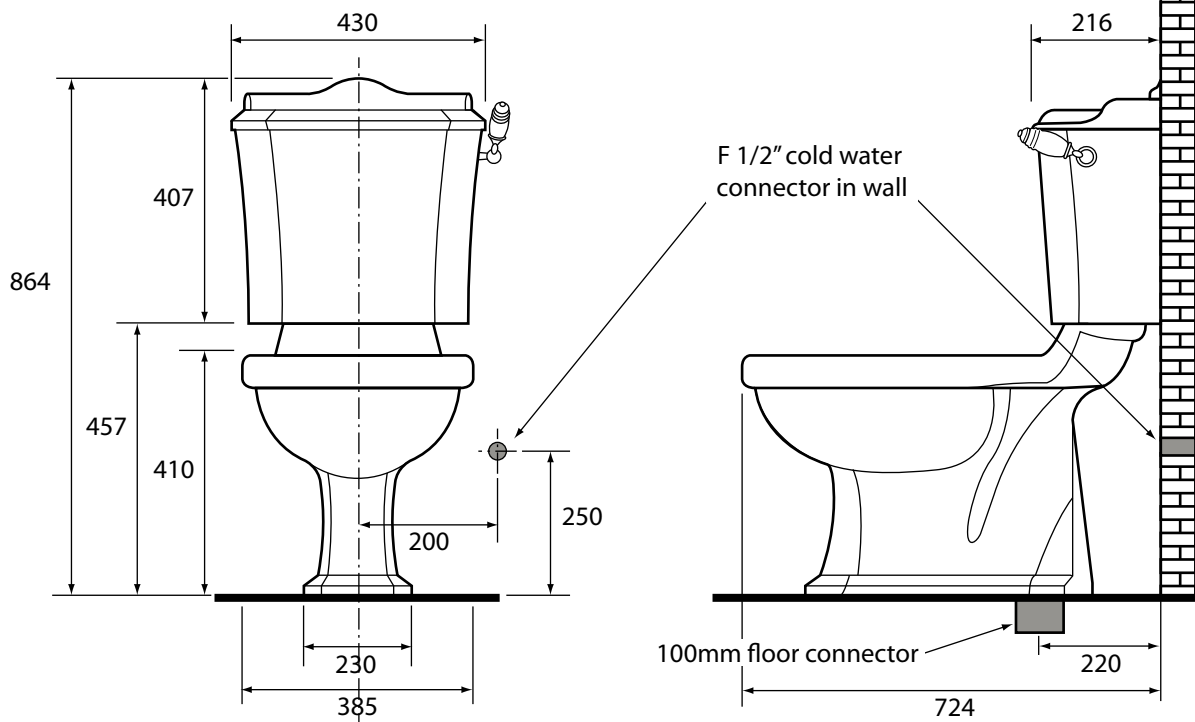

# MONOBLOC TOILET - LONDON COLLECTION - FLOOR OUTLET

## Technical specification

Drawings not to scale. All dimensions are nominal (mm).  
We reserve the right to alter specifications without notice.