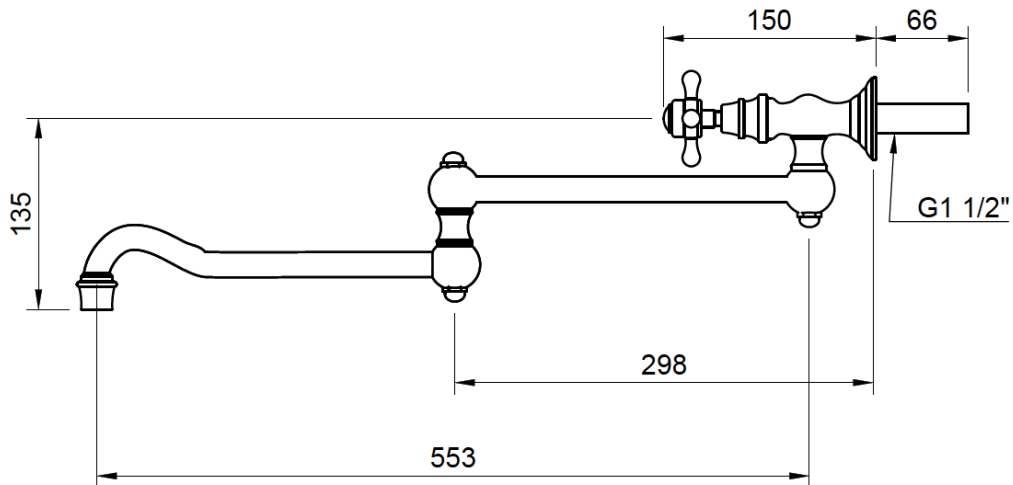

# THAMES POT FILLER

Art: TH019	Tolerance: +- 2%	
Material: Brass	Scale:	
Finish: Chrome / Nickel / Gold / Polished Brass / Old Brass	Box size:	
	Weight:	
This drawing is property of Kenny&Mason, it may not be reproduced or transmitted to third parties without authorization. Drawings not to scale - All dimensions are nominal (mm) - We reserve the right to alter specifications without notice.		Last review: Januari 2023
<a href="http://www.Kenny-mason.com">www.Kenny-mason.com</a>		 Sheet : 1 of 1