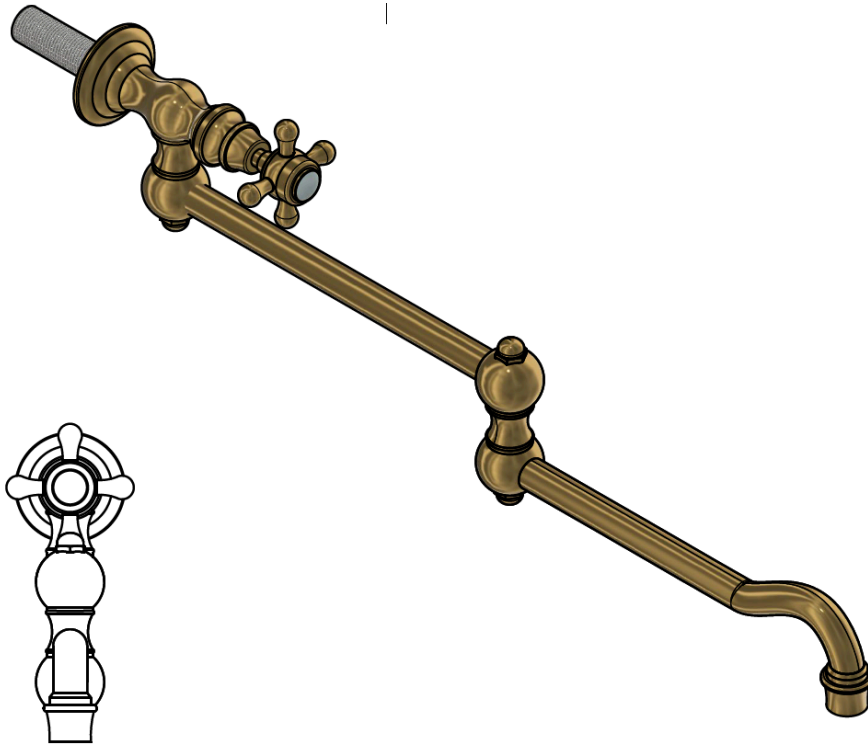

# THAMES POT FILLER

Art: TH019	Tolerance: +- 2%	
Material: Brass	Scale:	
Finish: Chrome / Nickel / Gold / Polished Brass / Old Brass	Box size:	
	Weight:	
This drawing is property of Kenny&Mason, it may not be reproduced or transmitted to third parties without authorization. Drawings not to scale - All dimensions are nominal (mm) - We reserve the right to alter specifications without notice.		Last review: Januari 2023
<a href="http://www.Kenny-mason.com">www.Kenny-mason.com</a>		 Sheet : 1 of 1