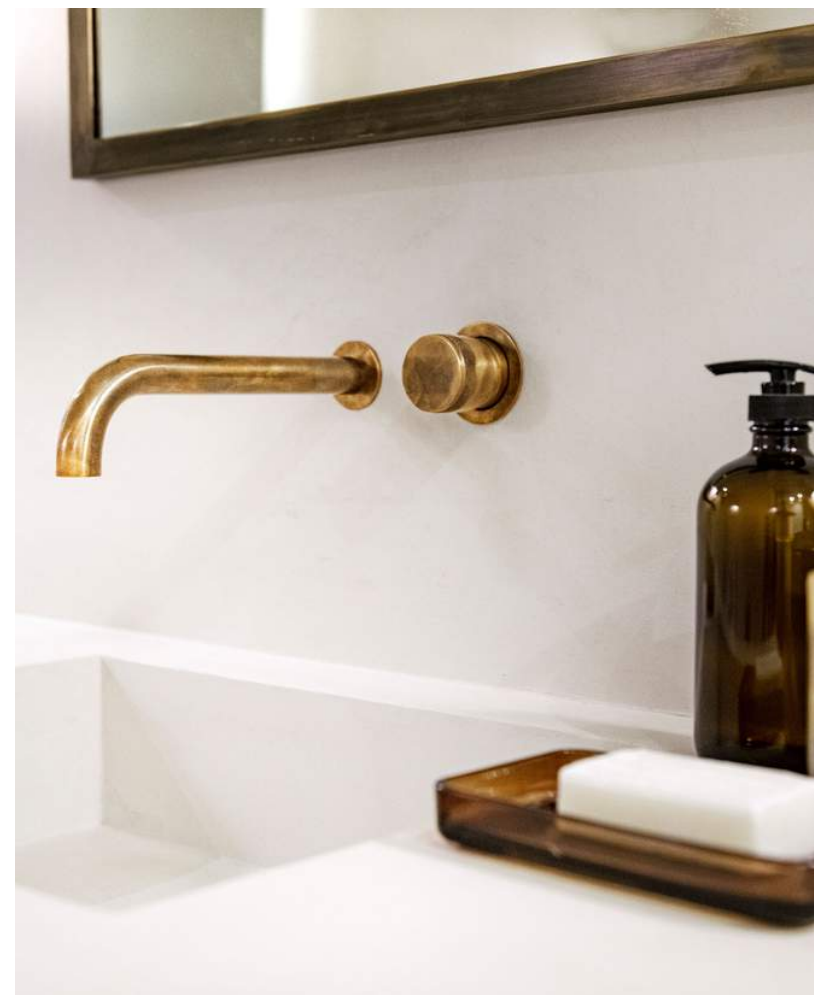

AVAILABLE IN:

CHROME	€ 1188
NICKEL	€ 1355
BRUSHED NICKEL	€ 1490
DARK NICKEL	€ 1980
GOLD	€ 1782
POLISHED BRASS	€ 1490
BRUSHED BRASS	€ 1490
OLD BRASS	€ 1639
MATT BLACK	€ 1490

NGT3007

**THERMOSTATIC SHOWER
WITH HANDSET**

AVAILABLE IN:

CHROME	€ 1640
NICKEL	€ 1869
BRUSHED NICKEL	€ 2056
DARK NICKEL	€ 2715
GOLD	€ 2348
POLISHED BRASS	€ 2056
BRUSHED BRASS	€ 2056
OLD BRASS	€ 2262
MATT BLACK	€ 2056

NGT644

SHOWER WASTE - BOTTOM EXIT

AVAILABLE IN:

CHROME	€ 206
NICKEL	€ 236
BRUSHED NICKEL	€ 248
DARK NICKEL	€ 284
POLISHED BRASS	€ 248
BRUSHED BRASS	€ 248
OLD BRASS	€ 262

SHOWER

Old brass

TOWEL HEATER

RA.BRA

BRANDWOOD HEATER 75X45CM

AVAILABLE IN:	HEATING	ELECTRICAL
CHROME	€ 1806	€ 2166
NICKEL	€ 1908	€ 2280
BRUSHED NICKEL	€ 2004	€ 2400
POLISHED BRASS	€ 2004	€ 2400
BRUSHED BRASS	€ 2004	€ 2400
OLD BRASS	€ 2110	€ 2528