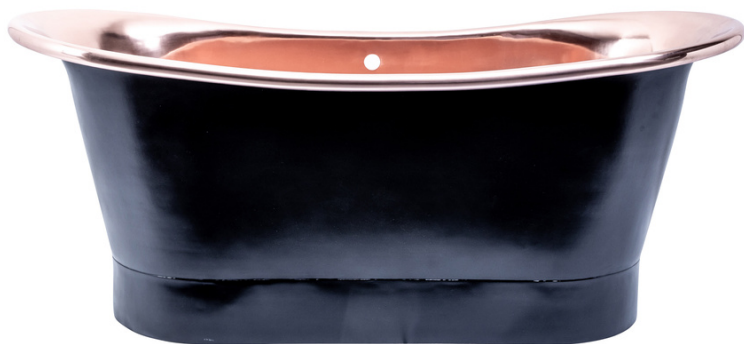

## DUBB

The Duke Brushed Brass

1700x710x710mm

## DUNI

The Duke Nikkel

1700x710x710mm

### Optional skirts:

Charcoal Black (image)	€ 6450
Brushed Brass	€ 6450
Polished Brass	€ 6450
Polished Copper	€ 7125
Brushed Copper	€ 7125

*\*All prices without tax*

## DUPC

The Duke Polished Copper

1700x710x710mm