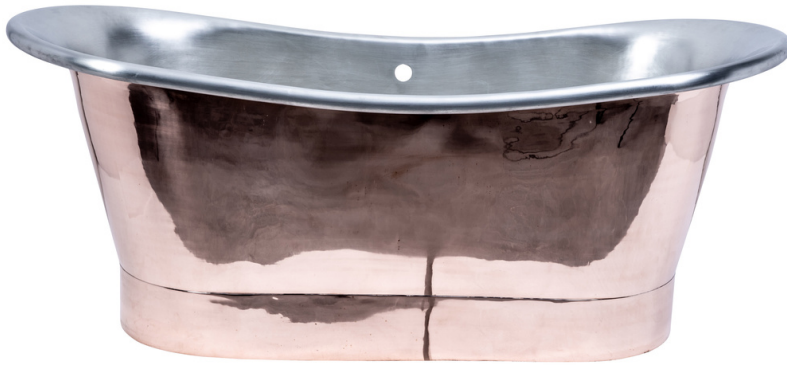

Our wide range of finishes creates endless opportunities for The Duke to be an absolute eye catcher in every interior.

With every single Duke bath being handmade by our craftsmen with the utmost care and eye for detail, it is yet another perfect example of the high quality standard we maintain under our Kenny&Mason label.

### Optional skirts:

Charcoal Black (image)	€ 6450
Brushed Brass	€ 6450
Polished Brass	€ 6450
Polished Copper	€ 7125
Brushed Copper	€ 7125

*\*All prices without tax*

## DUPC

The Duke Polished Copper

1700x710x710mm

### Optional skirts:

Charcoal Black (image)	€ 7125
Brushed Brass	€ 7125
Polished Brass	€ 7125
Polished Copper	€ 7125
Brushed Copper	€ 7125

*\*All prices without tax*