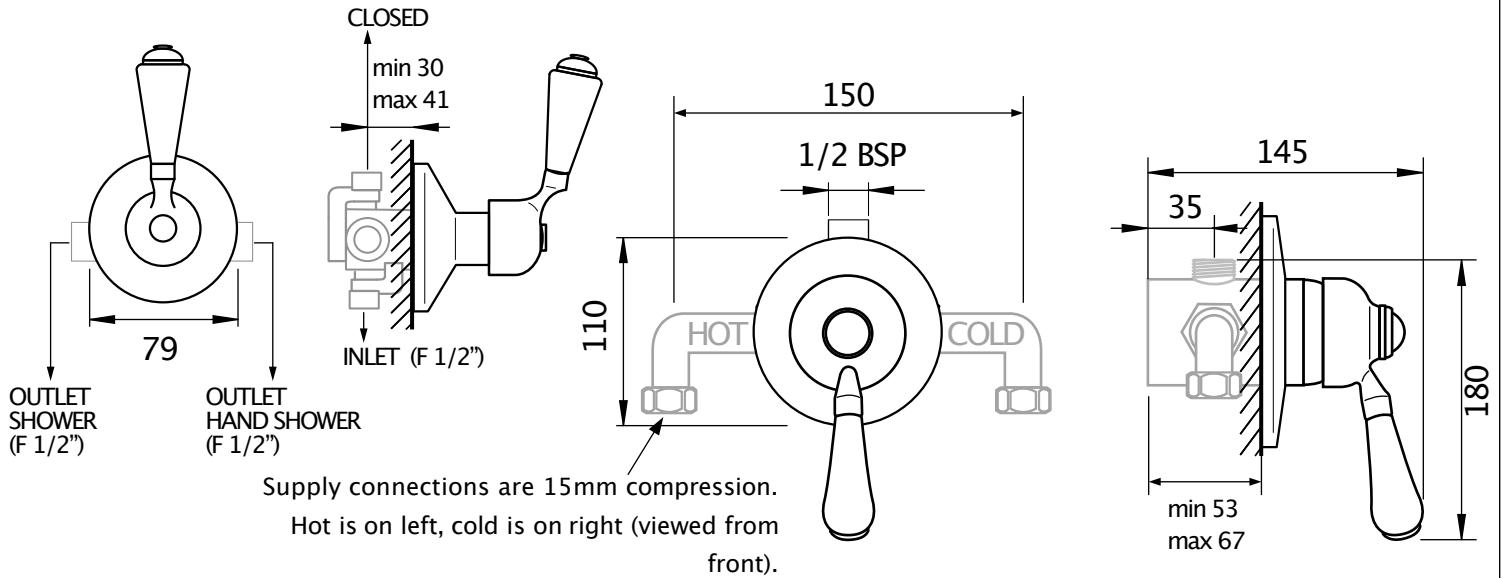

TRADITIONAL Concealed Manual Shower Valve with handset

Art: NGT903

Tolerance: ± 2%

Material:
Brass

Scale:

Finish:
Chrome, Nickel, Brushed nickel,
Gold, Polished brass, Old brass

Box size:

Weight:

This drawing is property of Kenny&Mason, it may not be reproduced or transmitted to third parties without authorization. Drawings not to scale -All dimentions are nominal (mm) -We reserve the right to alter specifications without notice.