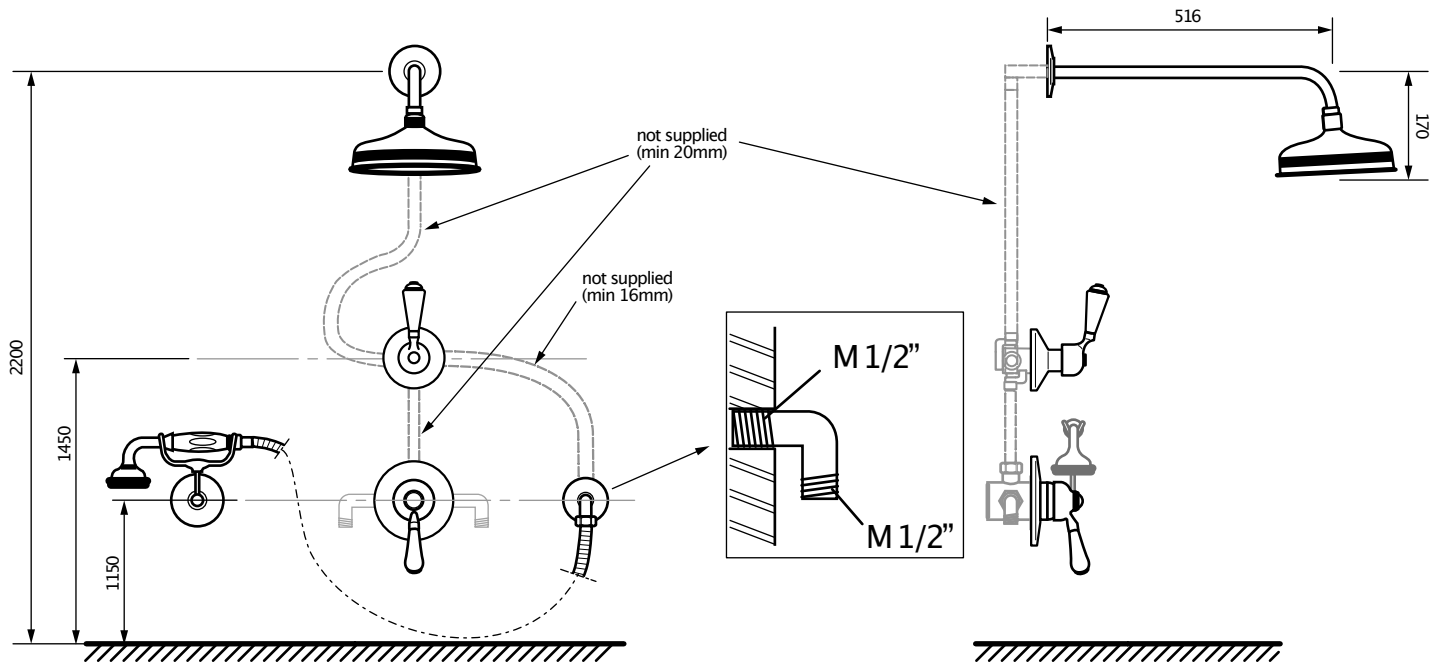

TRADITIONAL Concealed Manual Shower Valve with handset

Art: NGT903

Tolerance: ± 2%

Material:
Brass

Scale:

Finish:
Chrome, Nickel, Brushed nickel,
Gold, Polished brass, Old brass

Box size:

Weight:

This drawing is property of Kenny&Mason, it may not be reproduced or transmitted to third parties without authorization. Drawings not to scale -All dimentions are nominal (mm) -We reserve the right to alter specifications without notice.