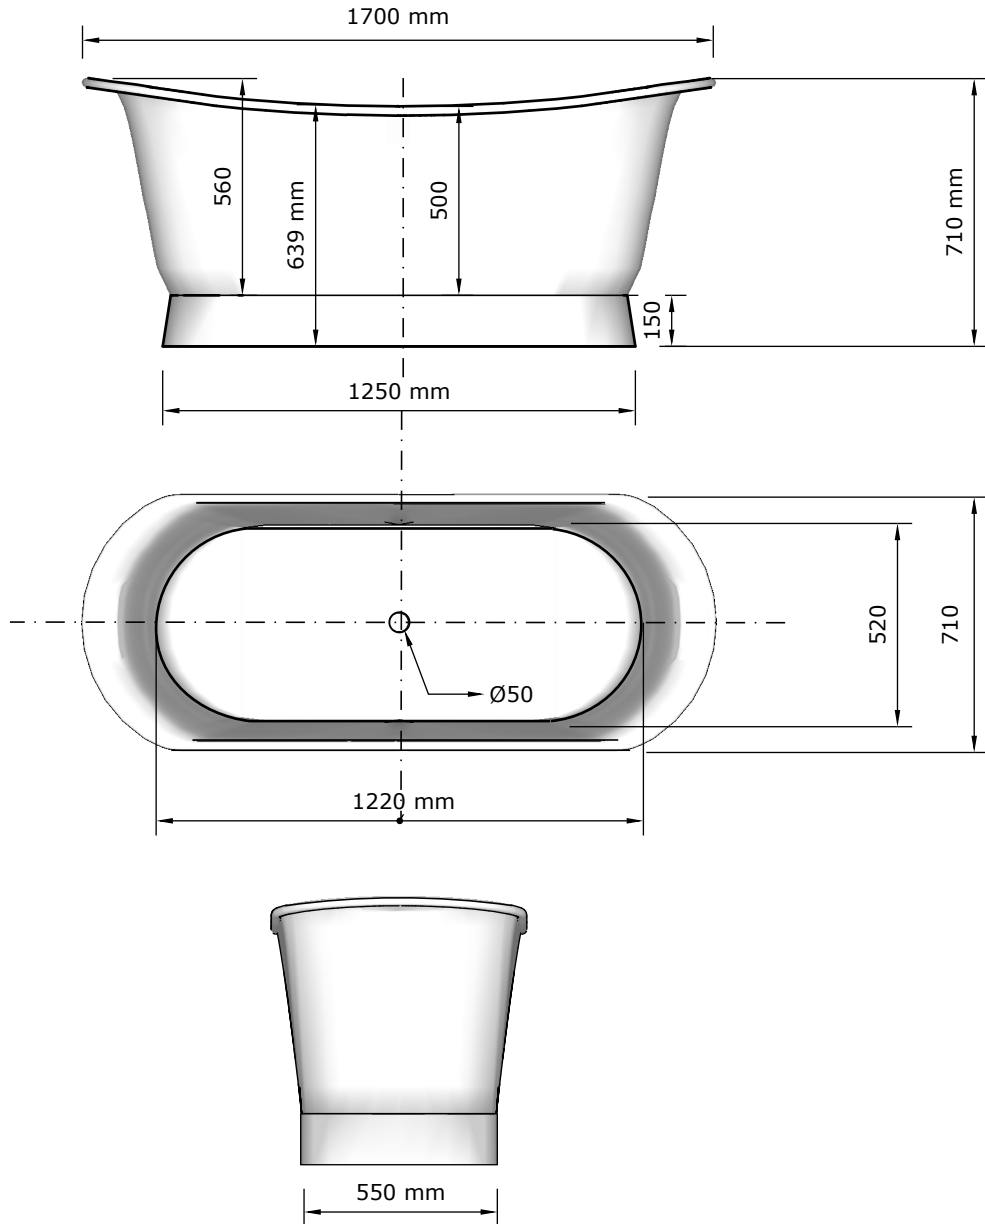

## Duke bath

Art: DUBBCB

Tolerance: +- 2%

Material: Brass

Scale: 1/20

Finish:

Box size:

Weight:

This drawing is property of Kenny&Mason, it may not be reproduced or transmitted to third parties without authorization. Drawings not to scale - All dimensions are nominal (mm) - We reserve the right to alter specifications without notice.