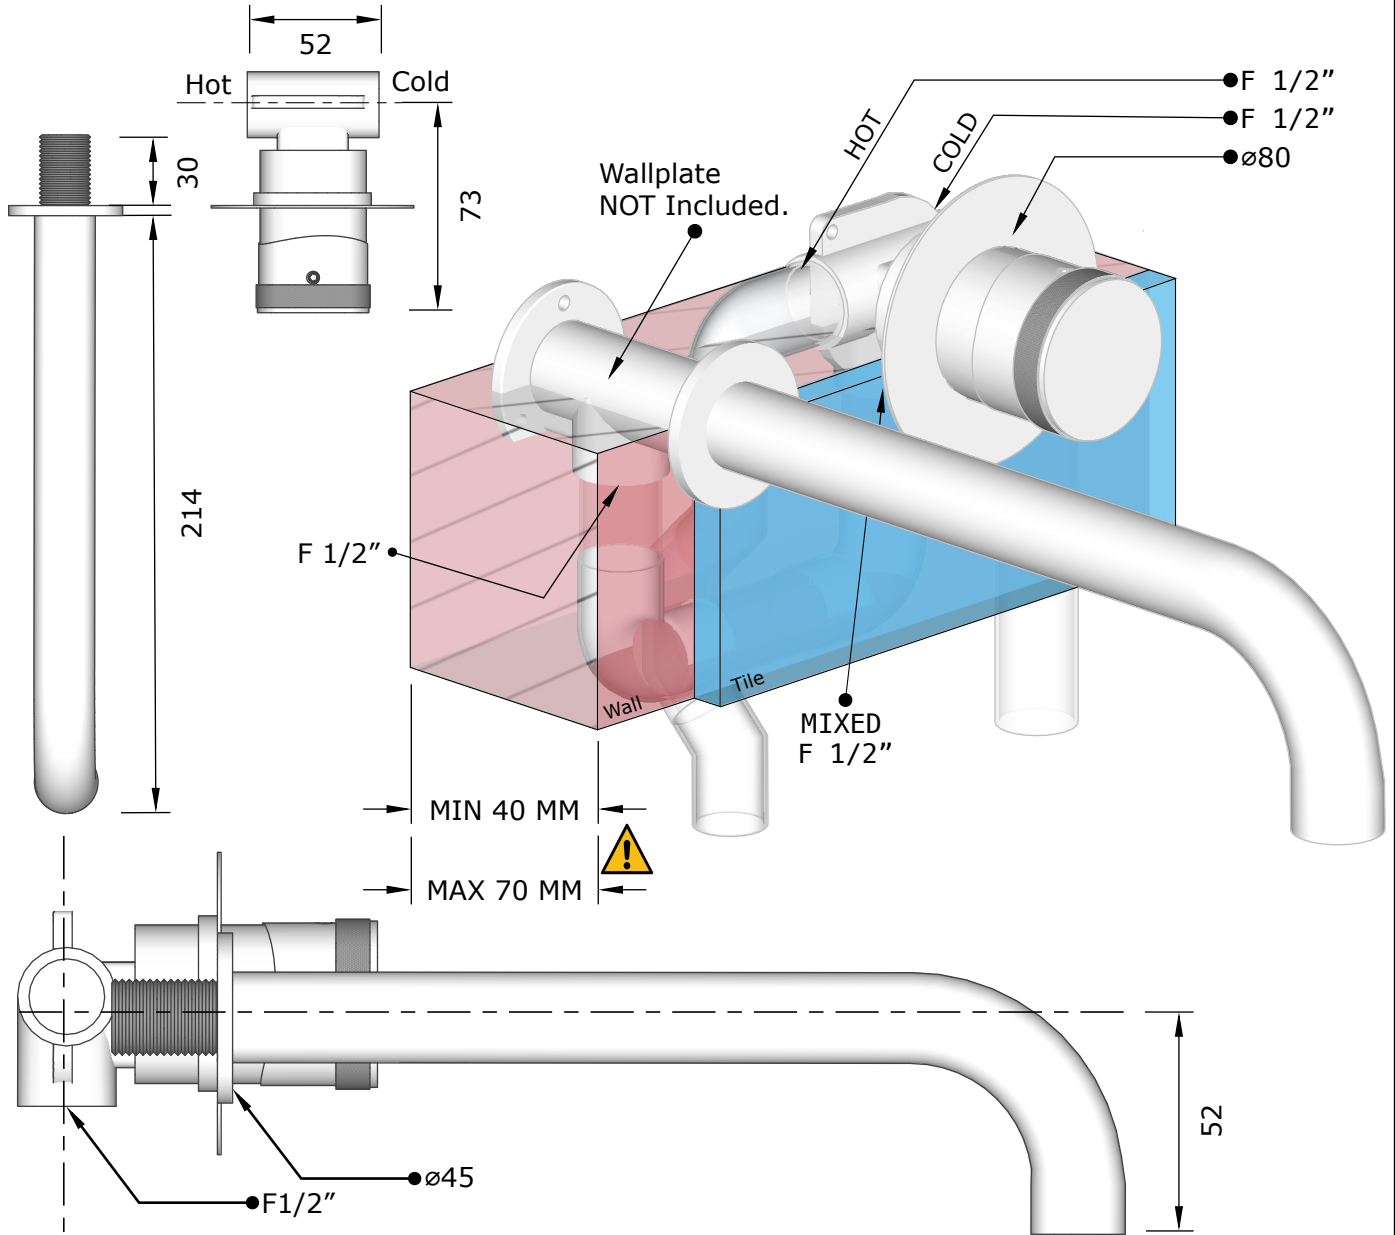

BRANDWOOD 2 hole basin mixer

Art: NGT3005	Tolerance: +- 2%
Material: Brass	Scale: 1:2 1:3 1:4
Finish: Chrome, Nickel, Brushed nickel, Gold. Polished brass, Old brass and black.	Box size:
	Weight:

This drawing is property of Kenny&Mason, it may not be reproduced or transmitted to third parties without authorization. Drawings not to scale - All dimensions are nominal (mm) - We reserve the right to alter specifications without notice.