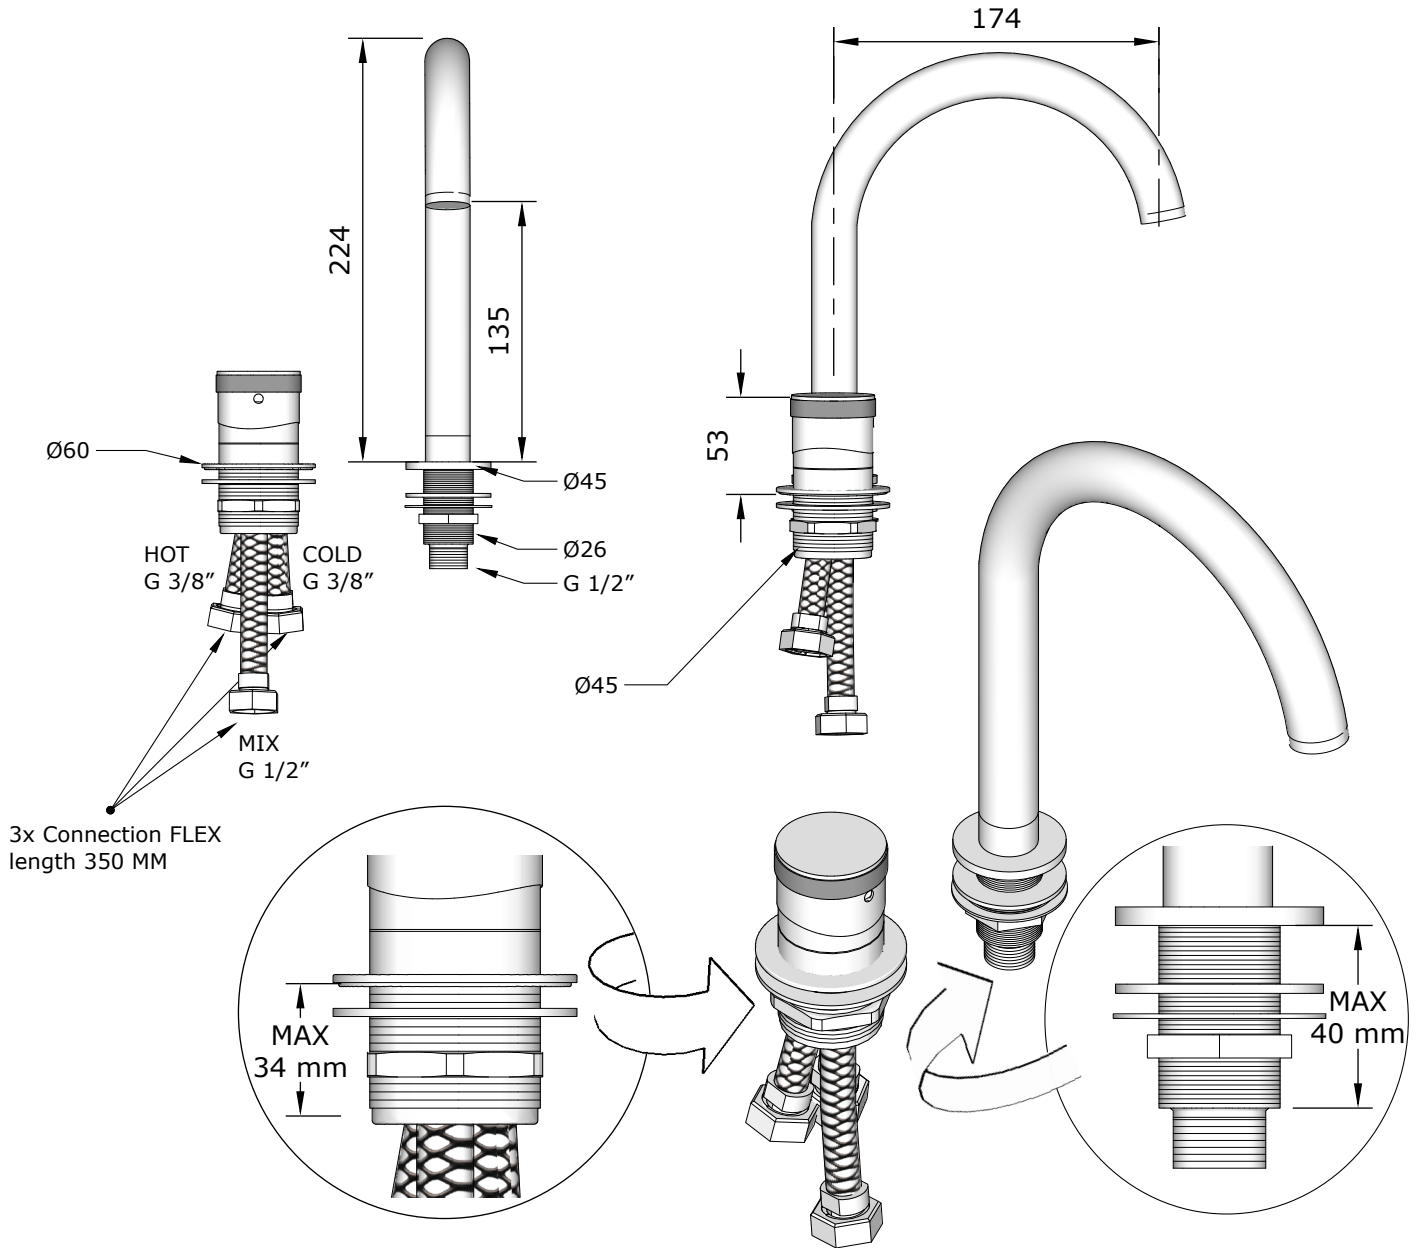

BRANDWOOD 2 holes basin mixer - deck mounted

Art: NGT3003

Tolerance: +- 2%

Material: Brass

Scale:

Finish: Chrome, Nickel, Brushed nickel, Gold, Polished brass, Old brass and black.

Box size:

Weight:

This drawing is property of Kenny&Mason, it may not be reproduced or transmitted to third parties without authorization. Drawings not to scale - All dimensions are nominal (mm) - We reserve the right to alter specifications without notice.