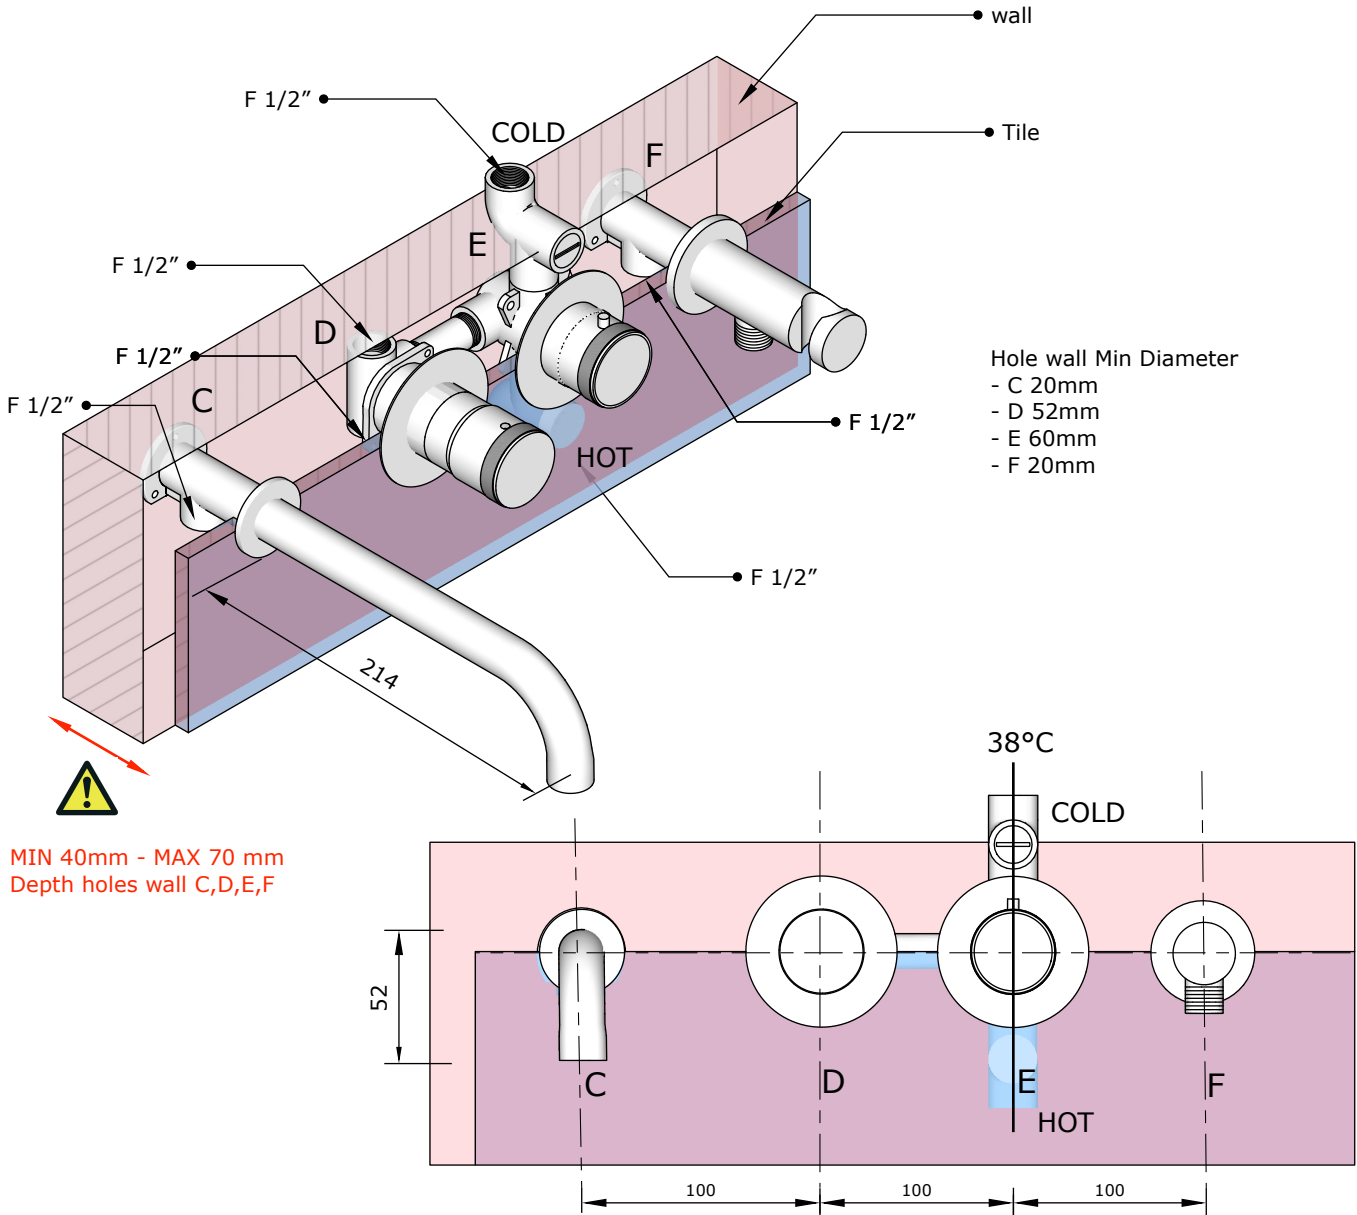

# CONCEALED THERMOSTATIC WALL BATH MIXER WITH HANDSET

Art: NGT3008

Tolerance: +- 2%

Material: Brass

Scale: 1:4

Finish:

Box size:

Weight:

This drawing is property of Kenny&Mason, it may not be reproduced or transmitted to third parties without authorization. Drawings not to scale - All dimensions are nominal (mm) - We reserve the right to alter specifications without notice.