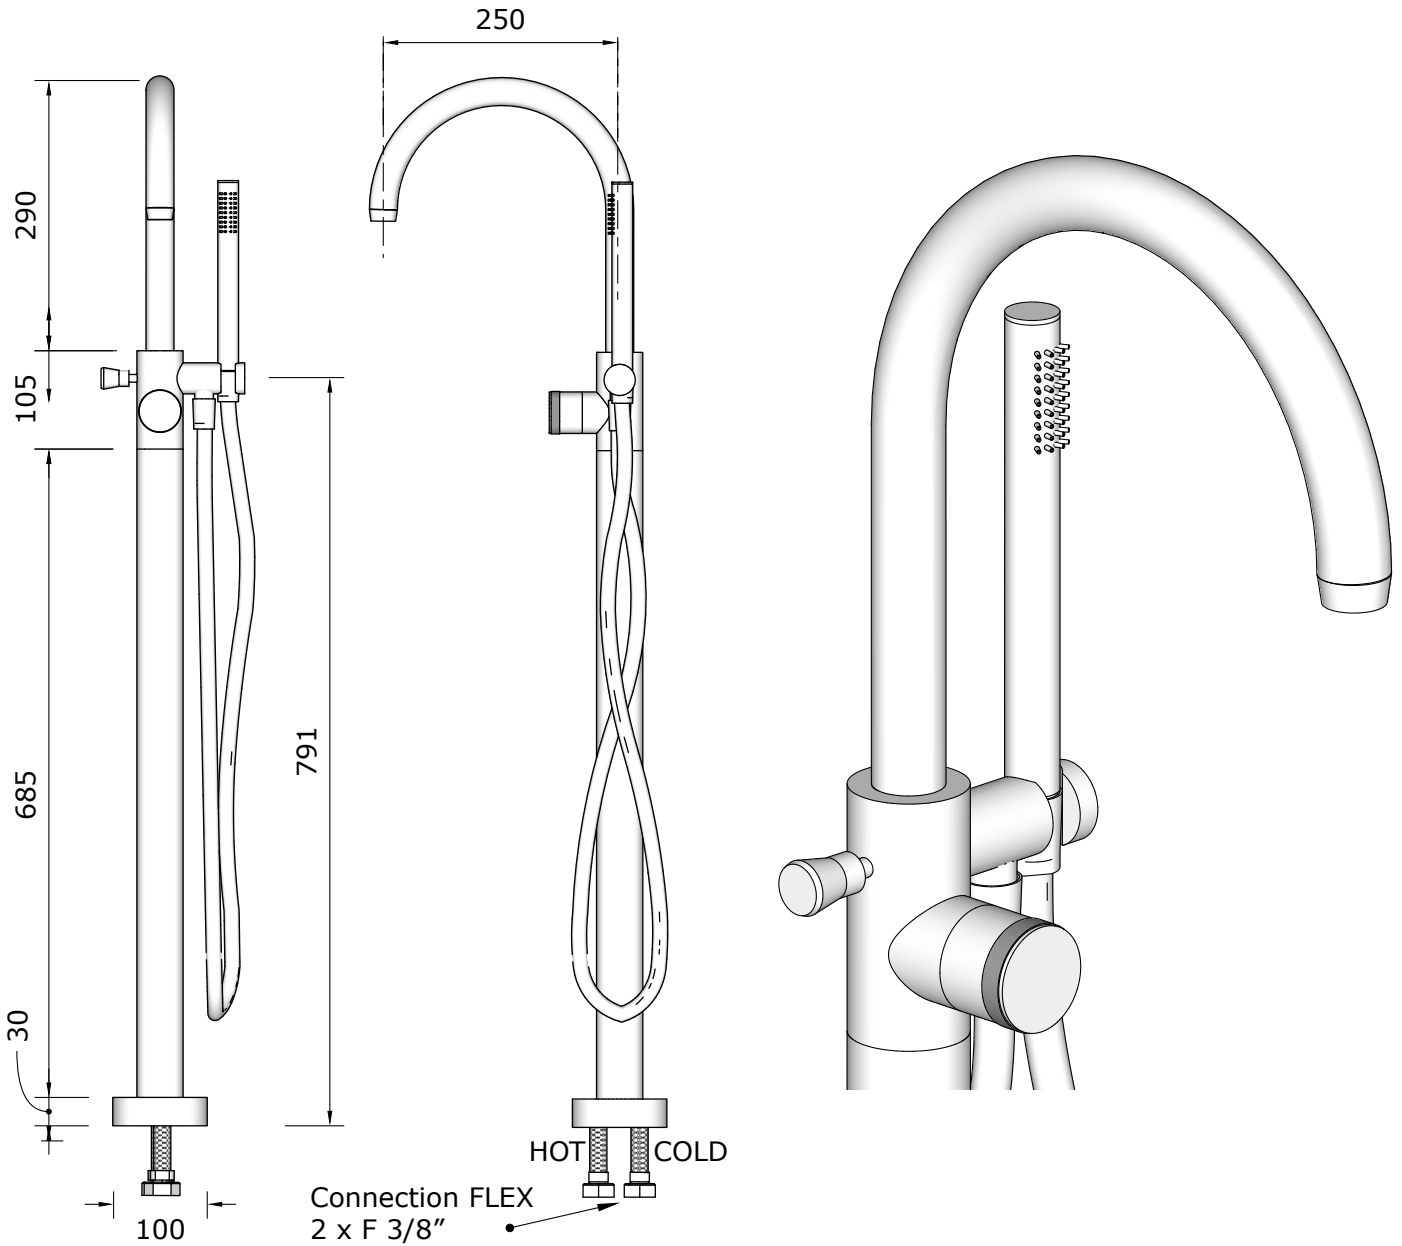

# BRANDWOOD: Bath Mixer with handset

Art: NGT3001	Tolerance: +- 2%
Material: Brass	Scale: nvt
Finish: Chrome, black	Box size:
	Weight:
<p>This drawing is property of Kenny&amp;Mason, it may not be reproduced or transmitted to third parties without authorization.          Drawings not to scale - All dimensions are nominal (mm) - We reserve the right to alter specifications without notice.</p>	
<p><a href="http://www.Kenny-mason.com">www.Kenny-mason.com</a></p>	<p style="text-align: right;">Last review: Februari 2020</p> <div style="display: flex; justify-content: space-between; align-items: center;">  <p>Sheet : 1of 1</p> </div>