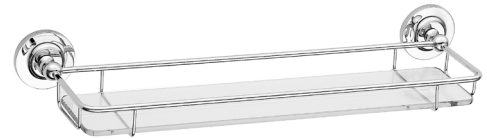

METAL STEM Glass shelf with rail 407mm

NGBR11C	Chrome	133
NGBR11N	Nickel	144
NGBR11BN	Brushed Nickel	162
NGBR11G	Gold	168
NGBR11PB	Polished Brass	162
NGBR11OB	Old Brass	176