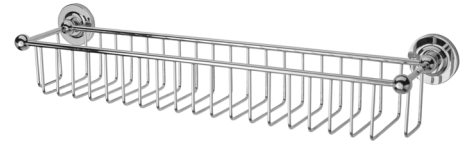

METAL STEM Bottle basket L450mm

NGBR45C	Chrome	216
NGBR45N	Nickel	246
NGBR45BN	Brushed nickel	271
NGBR45G	Gold	407
NGBR45PB	Polished Brass	271
NGBR45OB	Old Brass	299