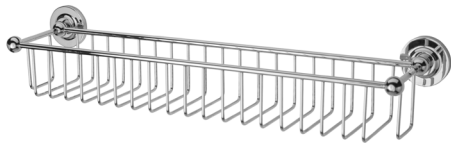

METAL STEM Bottle basket L570mm

NGBR29C	Chrome	255
NGBR29N	Nickel	291
NGBR29BN	Brushed nickel	343
NGBR29G	Gold	514
NGBR29PB	Polished Brass	343
NGBR29OB	Old Brass	377