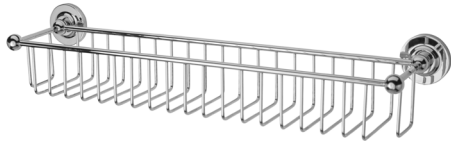

METAL STEM Towel shelf

NGBR26C	Chrome	232
NGBR26N	Nickel	290

METAL STEM Grab bar L485mm

NGBR27C	Chrome	77
NGBR27N	Nickel	93

METAL STEM Tissue box

NGBR28C	Stainless Steel	85
---------	-----------------	----