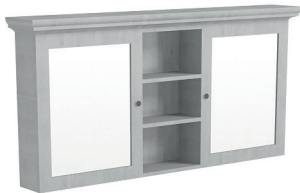

MIDDLETON double mirror cabinets W1740mm x H820mm x D180mm

MIDDLE08   Oak   1490

Top available in Carrara Marble, Blue Stone and Full Oak - price upon request