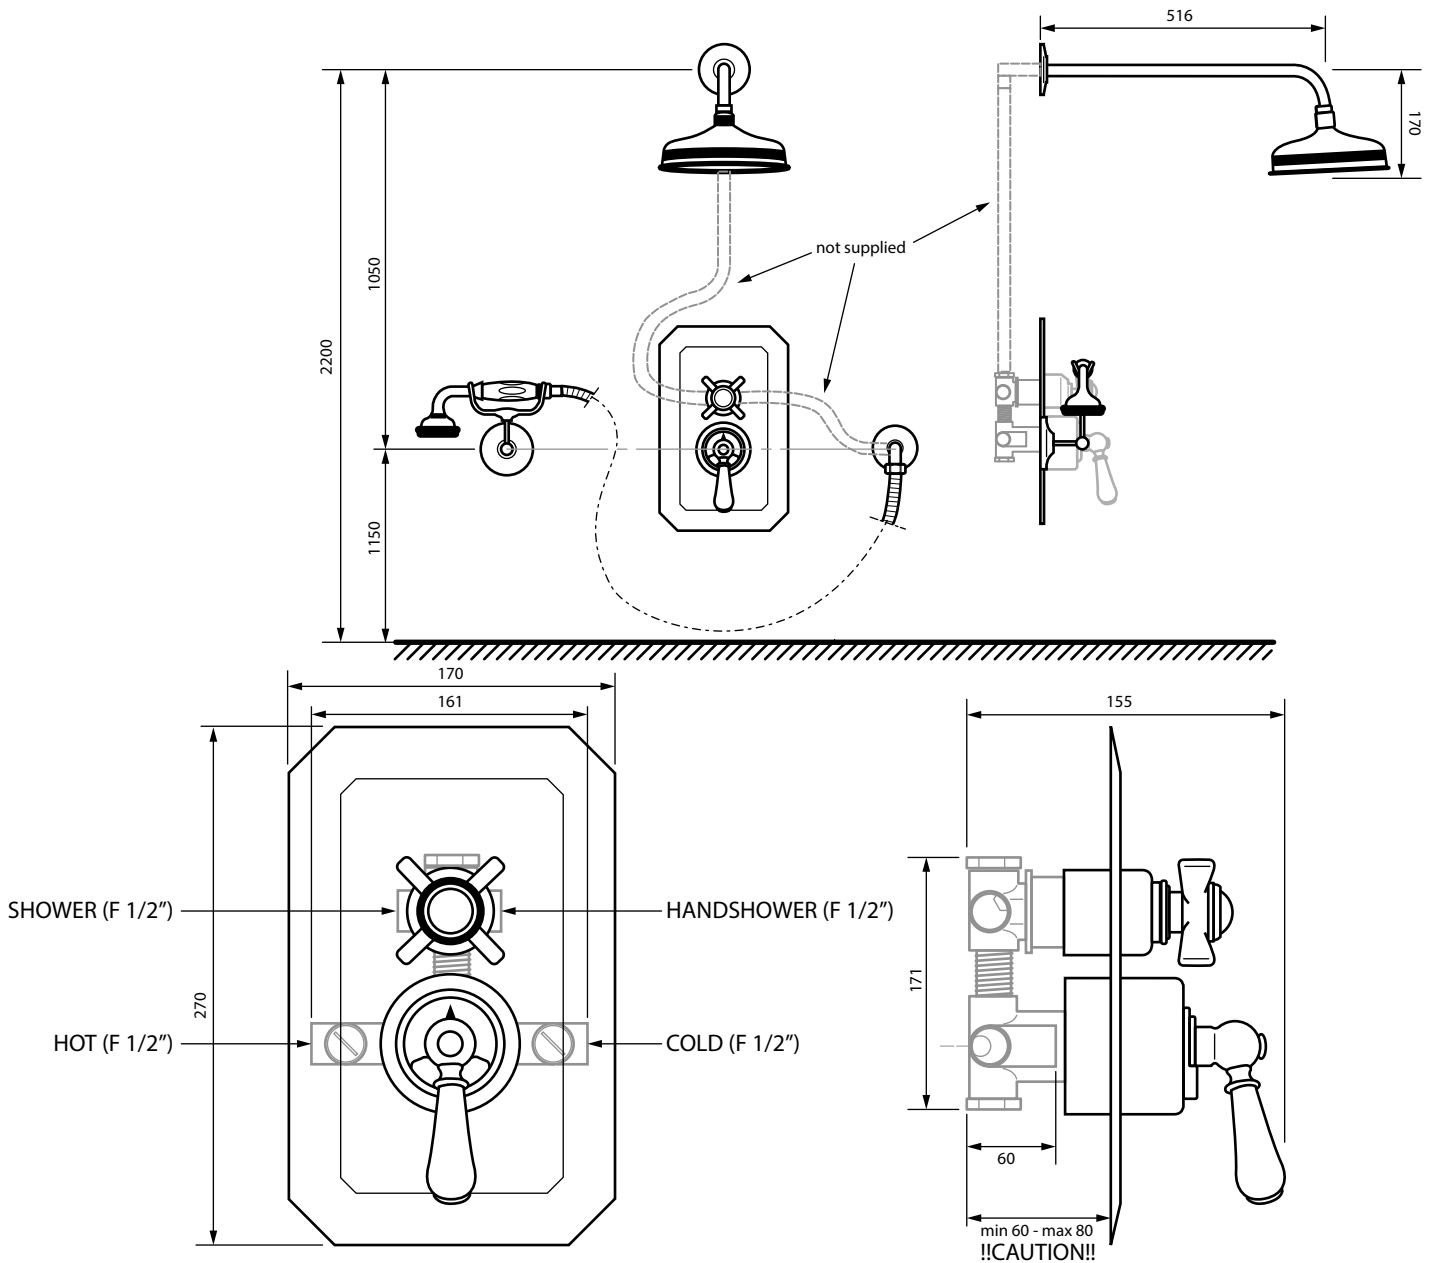

TRADITIONAL Thermostatic Shower with handset

Art: NGT904

Tolerance: $\pm 2\%$

Material:
Brass

Scale:

Finish:
Chrome, Nickel, Brushed nickel,
Gold, Polished brass, Old brass

Box size:

Weight:

This drawing is property of Kenny&Mason, it may not be reproduced or transmitted to third parties without authorization. Drawings not to scale - All dimensions are nominal (mm) - We reserve the right to alter specifications without notice.