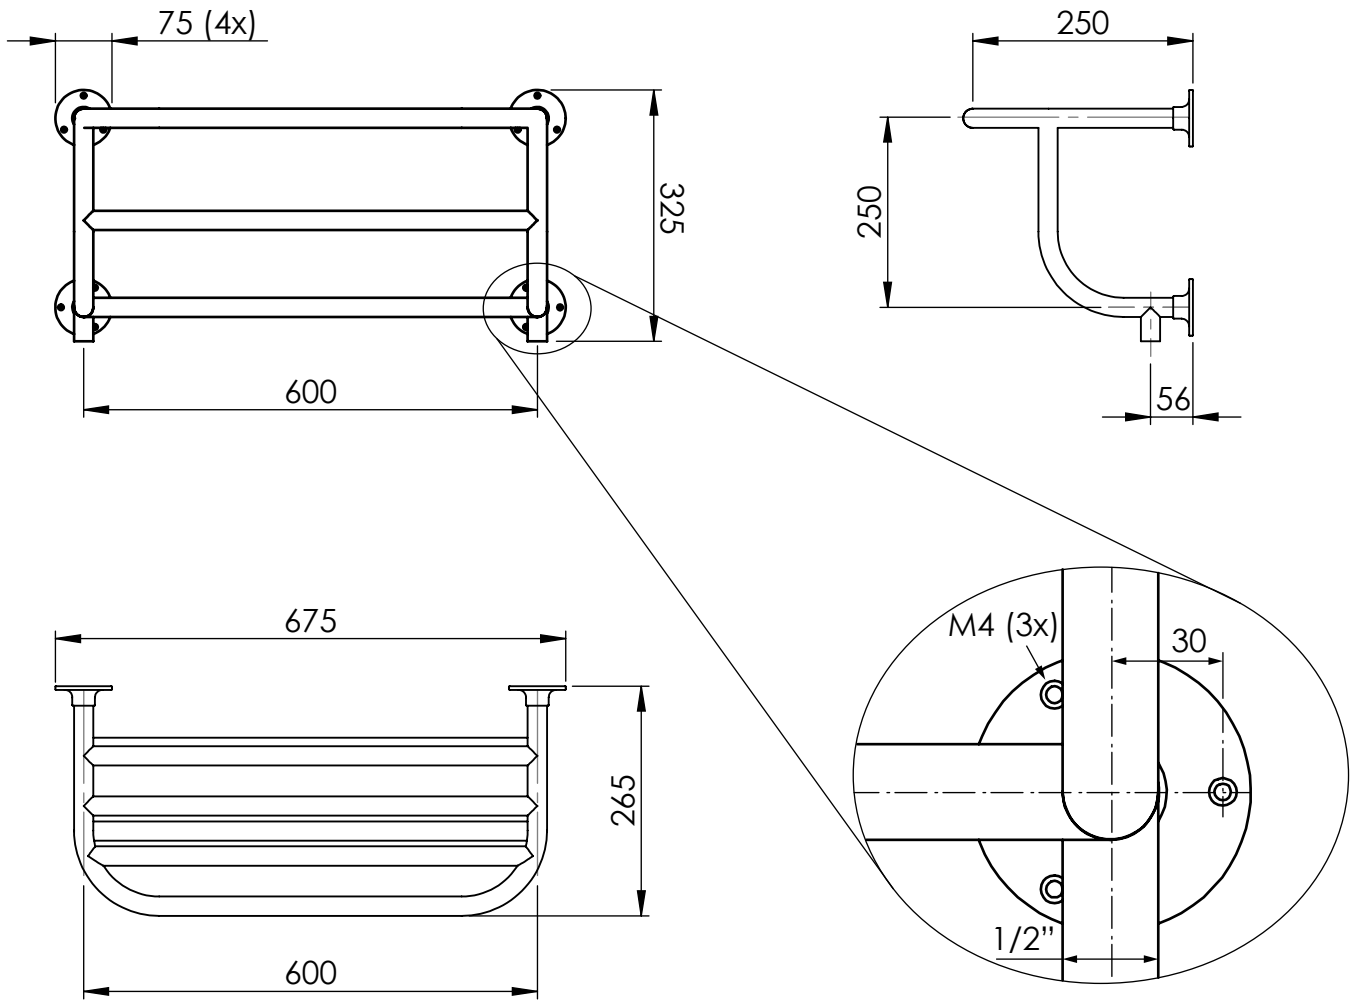

# The Towelshelf

!! Central heating only !!

Art: <b>RA.TSCH</b>	Tolerance: $\pm 2\%$
Material: Brass	Scale: 1:10
Output@60°C: 210W	Box size:
Finish: Chrome, Nickel, Brushed nickel, Gold, Polished brass, Old brass	Weight:

This drawing is property of Kenny&Mason, it may not be reproduced or transmitted to third parties without authorization. Drawings not to scale - All dimensions are nominal (mm) - We reserve the right to alter specifications without notice.