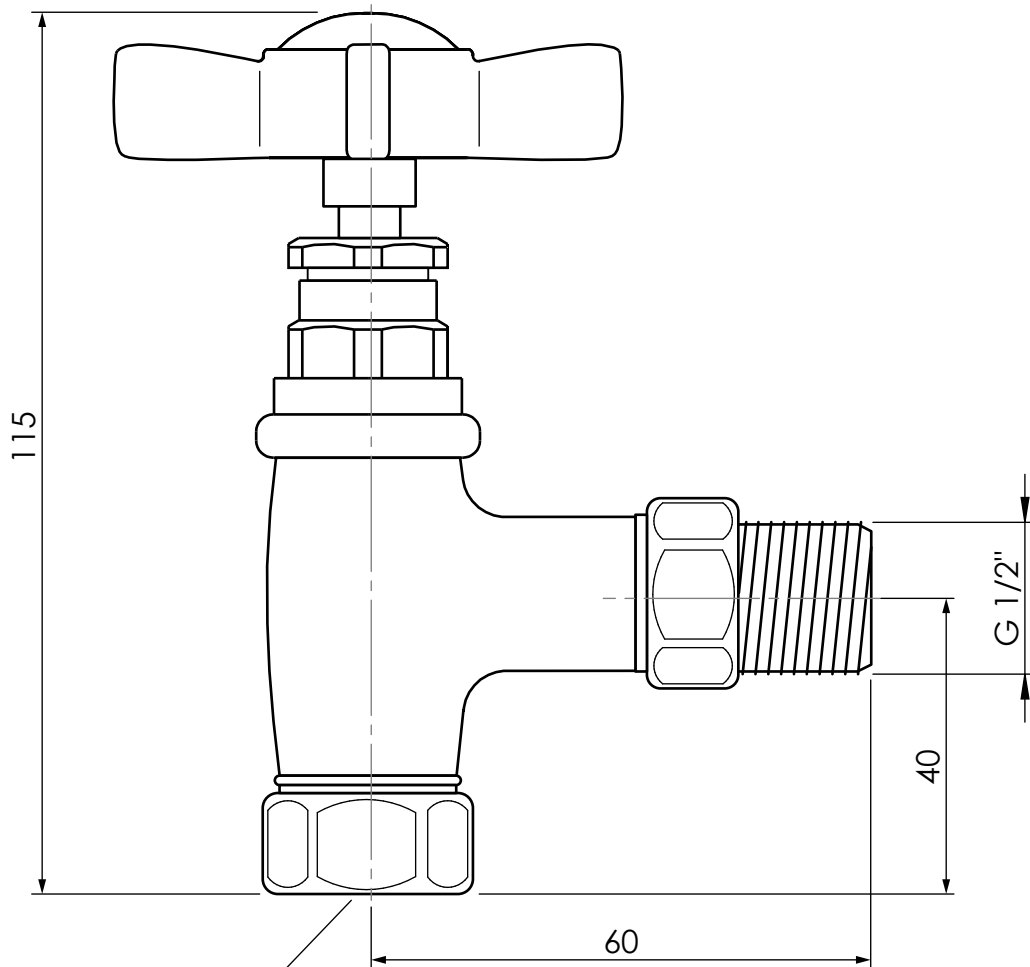

# Radiator valve set

15 mm copper bi-cone

Art: <b>V4</b>	Tolerance: $\pm 2\%$
Material: Brass	Scale: 1/10
Finish: Chrome, Nickel, Brushed nickel, Gold, Polished brass, Old brass	Box size:
	Weight:

This drawing is property of Kenny&Mason, it may not be reproduced or transmitted to third parties without authorization. Drawings not to scale - All dimintions are nominal (mm) - We reserve the right to alter specifications without notice.