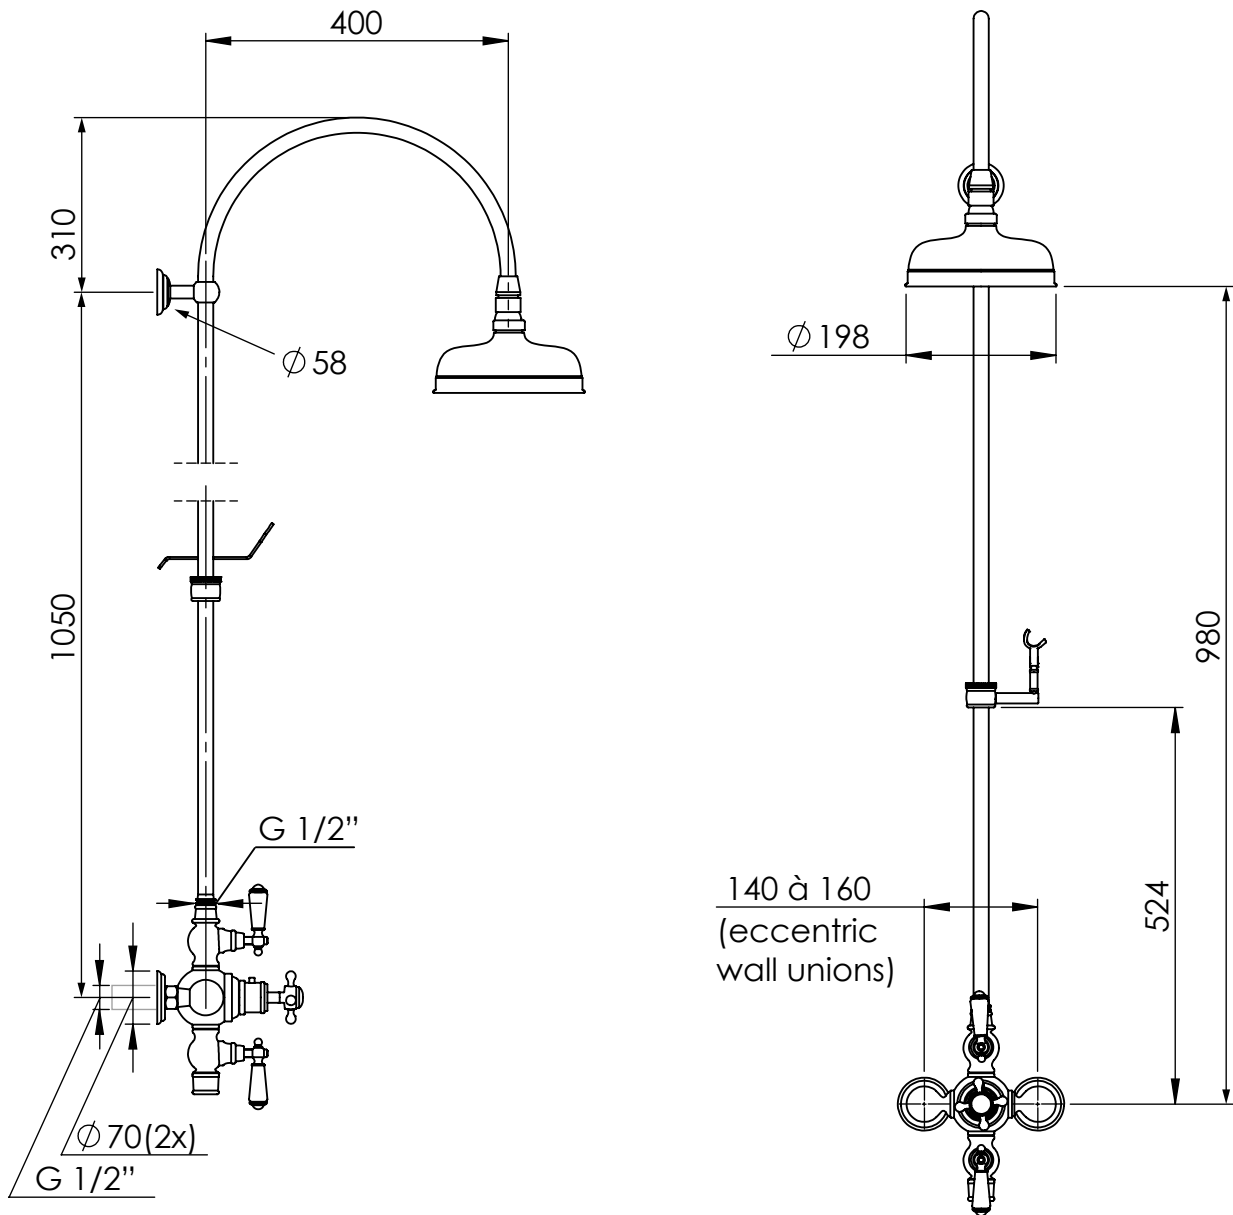

# Thermostatic shower with handset

Art: TH006

Tolerance:  $\pm 2\%$

Material:  
Brass

Scale: 1/10

Finish:  
Chrome, Nickel, Brushed nickel,  
Gold, Polished brass, Old brass

Box size:

Weight:

This drawing is property of Kenny&Mason, it may not be reproduced or transmitted to third parties without authorization.  
Drawings not to scale - All dimensions are nominal (mm) - We reserve the right to alter specifications without notice.