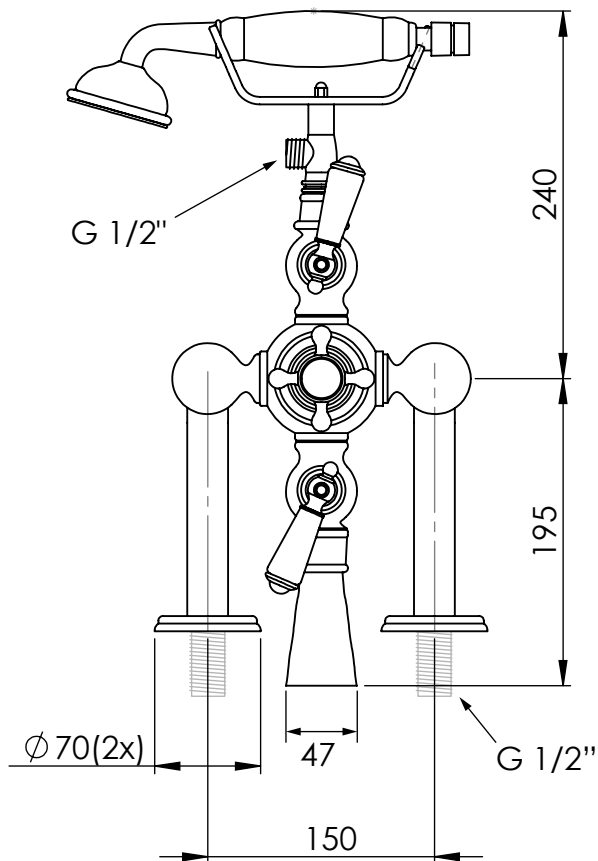

Thermostatic bath-shower mixer (deck mounted)

Art: TH001

Tolerance: $\pm 2\%$

Material:
Brass

Scale: 1/5

Finish:
Chrome, Nickel, Brushed nickel,
Gold, Polished brass, Old brass

Box size:

Weight:

This drawing is property of Kenny&Mason, it may not be reproduced or transmitted to third parties without authorization. Drawings not to scale - All dimensions are nominal (mm) - We reserve the right to alter specifications without notice.