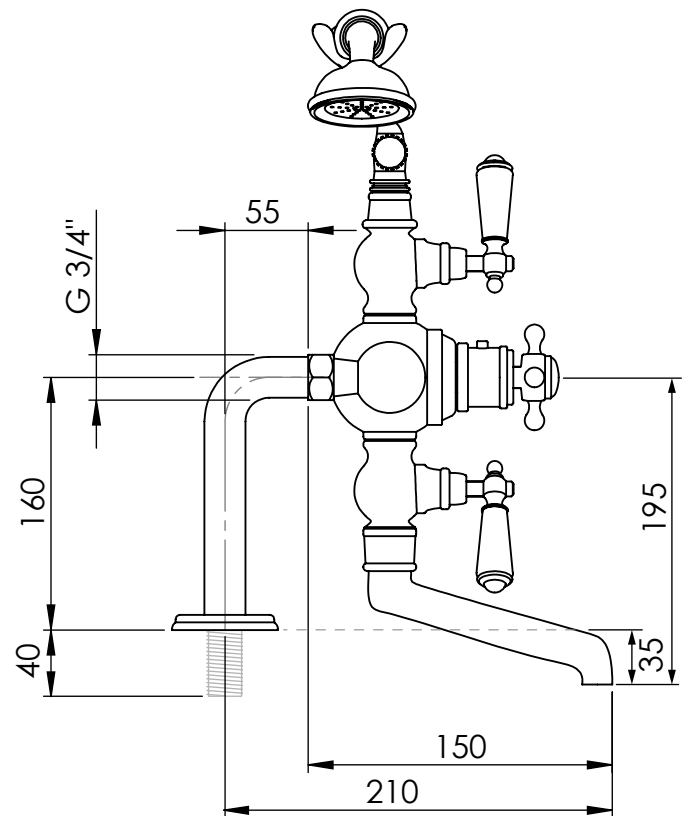

Thermostatic bath-shower mixer (deck mounted)

Art: TH001

Tolerance: $\pm 2\%$

Material:
Brass

Scale: 1/5

Finish:
Chrome, Nickel, Brushed nickel,
Gold, Polished brass, Old brass

Box size:

Weight:

This drawing is property of Kenny&Mason, it may not be reproduced or transmitted to third parties without authorization. Drawings not to scale - All dimensions are nominal (mm) - We reserve the right to alter specifications without notice.