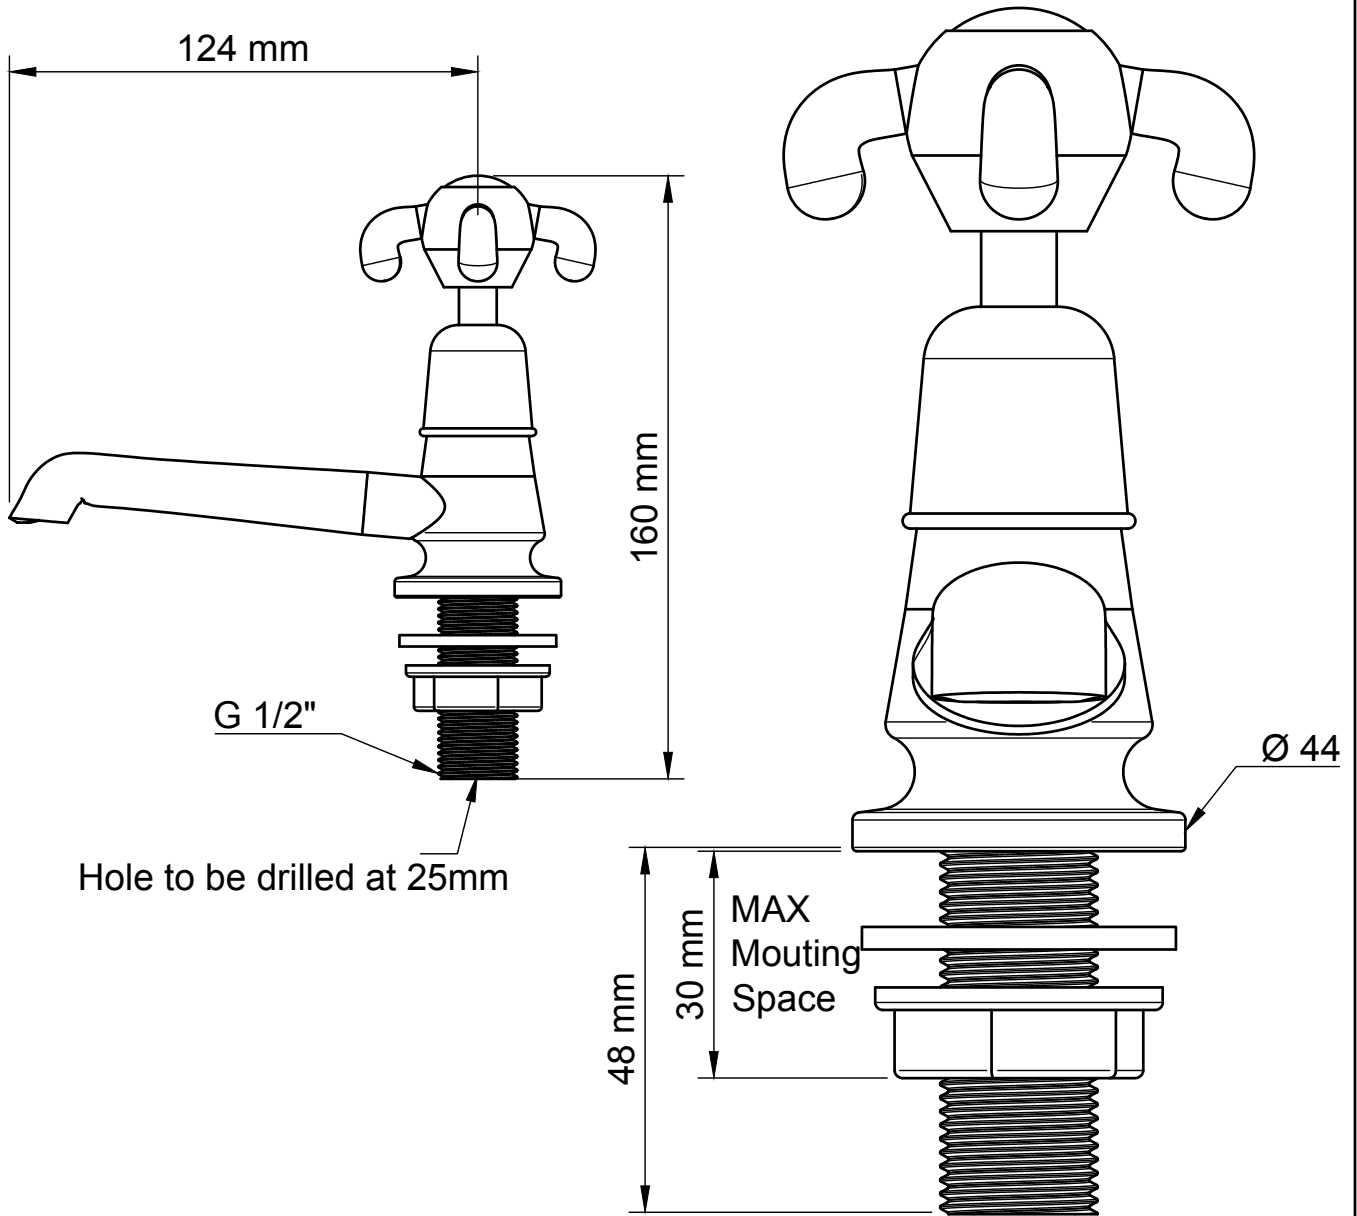

NGT1000T - Discovery basin TAP long nose

Art : NGT1000T	Tolerance : +-2%	
Material:	Scale:	
Finish :	Box size:	
Gold, polished brass, old brass	Weight :	
This drawing is property of Kenny&Mason, it may not be reproduced or transmitted to third parties without authorization. Drawings not to scale - All dimentions are nominal (mm) - We reserve the right to alter specifications without notice.		16/02/2022
www.kenny-mason.com		 1/1