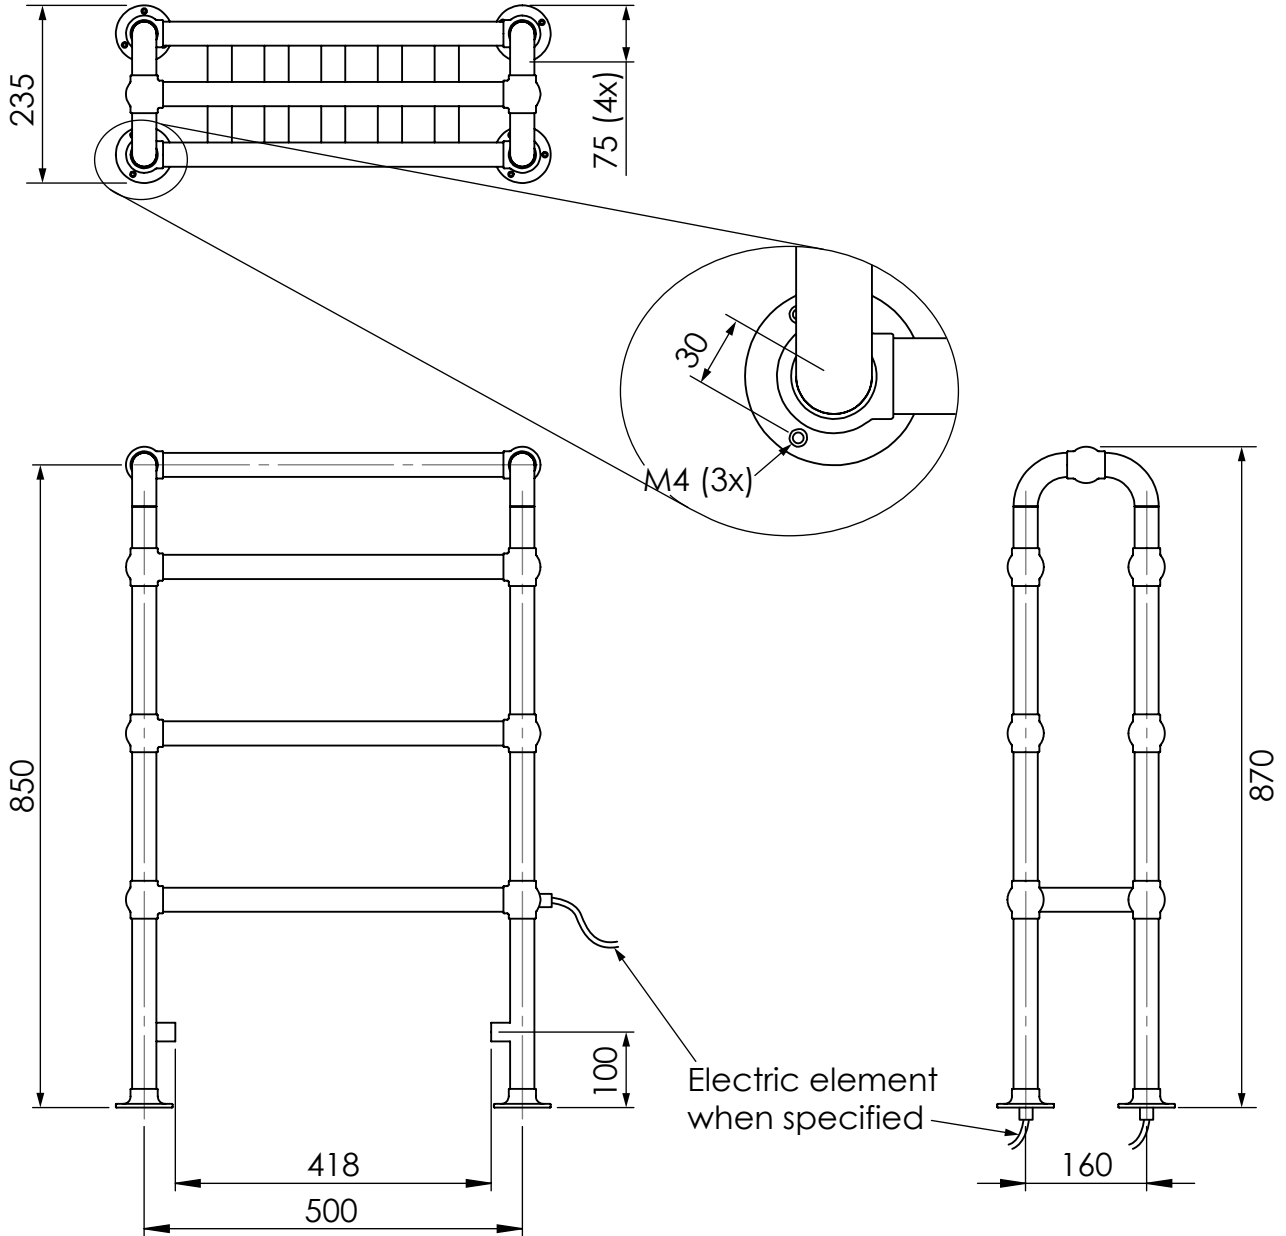

The London

Art: RA.LO	Tolerance: $\pm 2\%$
Material: Brass Output@60°C: 550W/ Electric 400W Finish: Chrome, Nickel, Brushed nickel, Gold, Polished brass, Old brass	Scale: 1/10
	Box size:
	Weight:

This drawing is property of Kenny&Mason, it may not be reproduced or transmitted to third parties without authorization. Drawings not to scale - All dimensions are nominal (mm) - We reserve the right to alter specifications without notice.