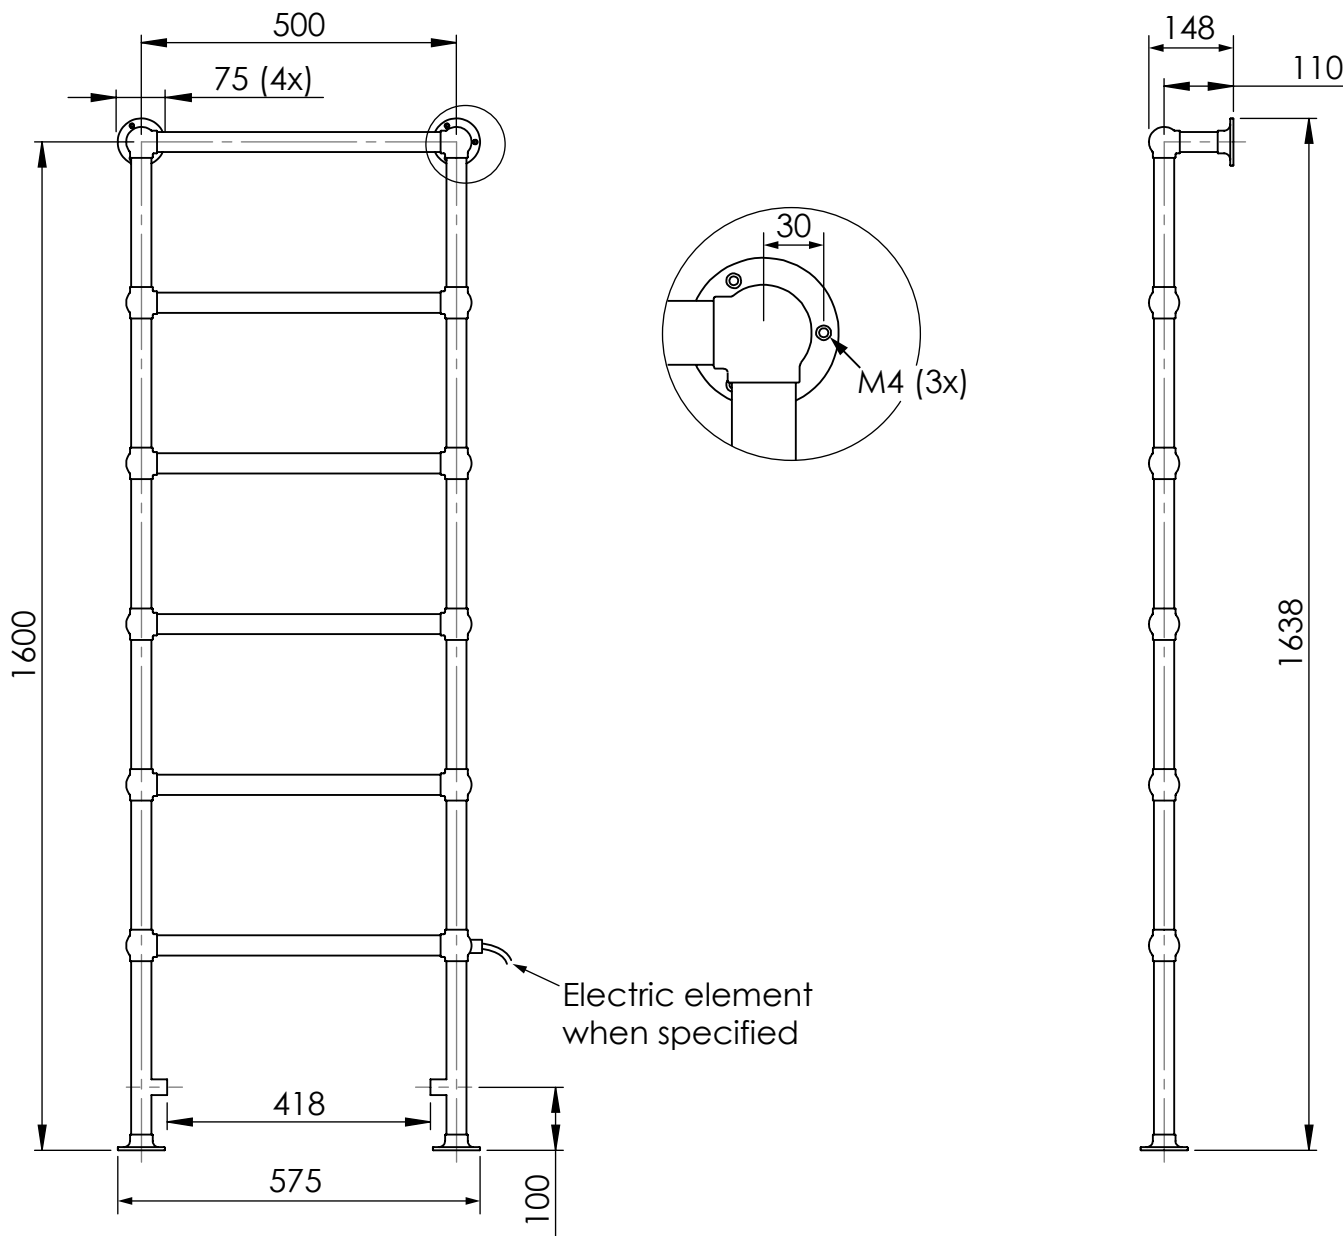

The Lady

Art: RA.LA	Tolerance: $\pm 2\%$
Material: Brass	Scale: 1/12
Output@60°C: 385W/ Electric 150W	Box size:
Finish: Chrome, Nickel, Brushed nickel, Gold, Polished brass, Old brass	Weight:

This drawing is property of Kenny&Mason, it may not be reproduced or transmitted to third parties without authorization. Drawings not to scale - All dimensions are nominal (mm) - We reserve the right to alter specifications without notice.