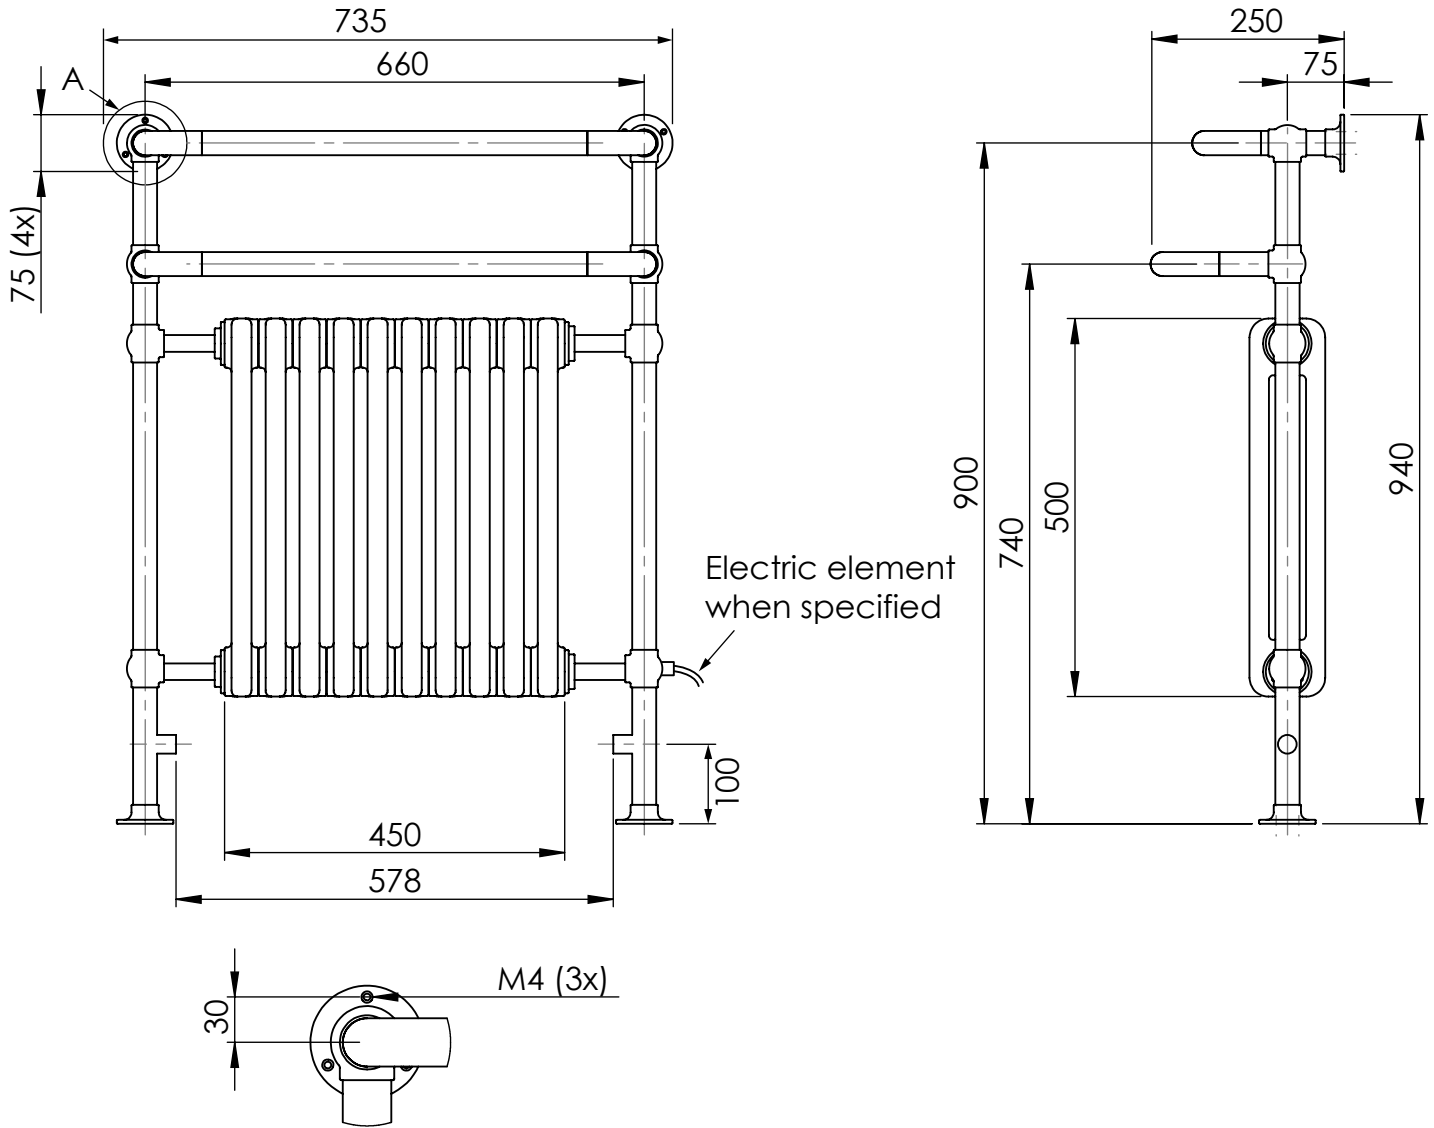

# The Heater

DETAIL A  
SCALE 1 : 5

Art: <b>RA.H</b>	Tolerance: $\pm 2\%$
Material: Brass	Scale: 1/10
Output@60°C: 1050W/ Electric 600W	Box size:
Finish: Chrome, Nickel, Brushed nickel, Gold, Polished brass, Old brass	Weight:

This drawing is property of Kenny&Mason, it may not be reproduced or transmitted to third parties without authorization. Drawings not to scale - All dimensions are nominal (mm) - We reserve the right to alter specifications without notice.