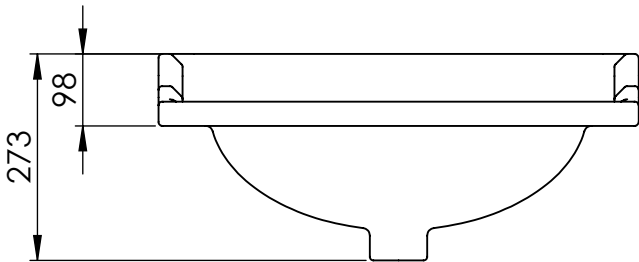

# Oxford basin

Art: **B1861**

Tolerance:  $\pm 2\%$

Material:  
Brass

Scale: 1/10

Finish:  
Chrome, Nickel, Brushed nickel,  
Gold, Polished brass, Old brass

Box size:

Weight:

This drawing is property of Kenny&Mason, it may not be reproduced or transmitted to third parties without authorization. Drawings not to scale - All dimensions are nominal (mm) - We reserve the right to alter specifications without notice.