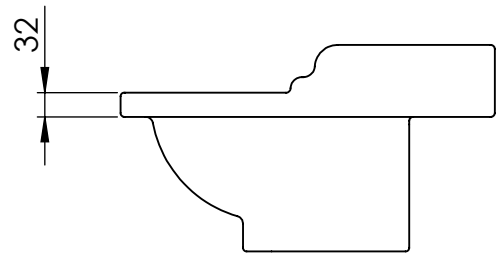

# Oxford basin

Art: **B1861**

Tolerance:  $\pm 2\%$

Material:  
Brass

Scale: 1/10

Finish:  
Chrome, Nickel, Brushed nickel,  
Gold, Polished brass, Old brass

Box size:

Weight:

This drawing is property of Kenny&Mason, it may not be reproduced or transmitted to third parties without authorization. Drawings not to scale - All dimensions are nominal (mm) - We reserve the right to alter specifications without notice.