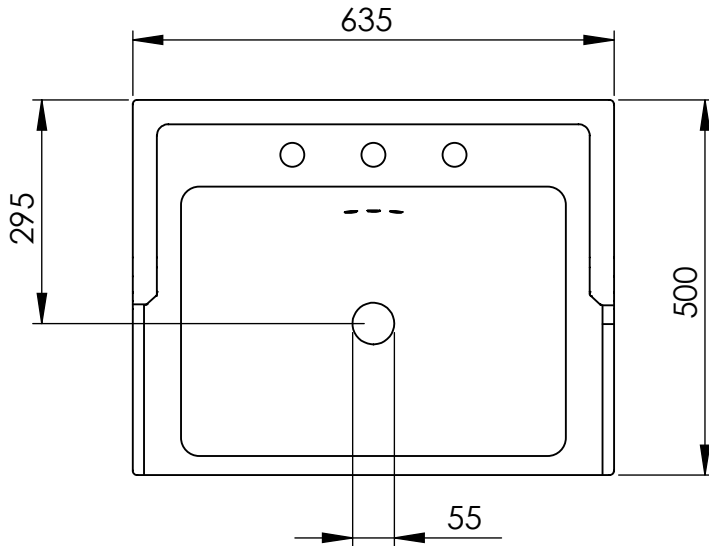

# Oxford basin

Art: **B1861**

Tolerance:  $\pm 2\%$

Material:  
Brass

Scale: 1/10

Finish:  
Chrome, Nickel, Brushed nickel,  
Gold, Polished brass, Old brass

Box size:

Weight:

This drawing is property of Kenny&Mason, it may not be reproduced or transmitted to third parties without authorization. Drawings not to scale - All dimensions are nominal (mm) - We reserve the right to alter specifications without notice.