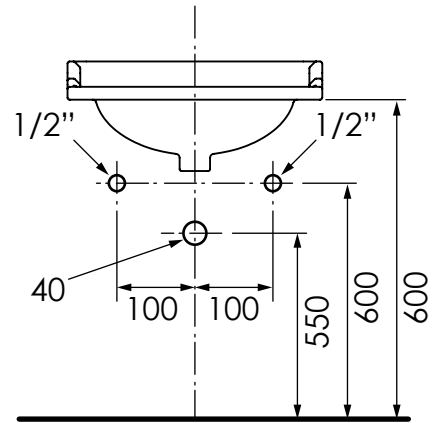

# Oxford basin

Art: **B1861**

Tolerance:  $\pm 2\%$

Material:  
Brass

Scale: 1/10

Finish:  
Chrome, Nickel, Brushed nickel,  
Gold, Polished brass, Old brass

Box size:

Weight:

This drawing is property of Kenny&Mason, it may not be reproduced or transmitted to third parties without authorization. Drawings not to scale - All dimensions are nominal (mm) - We reserve the right to alter specifications without notice.