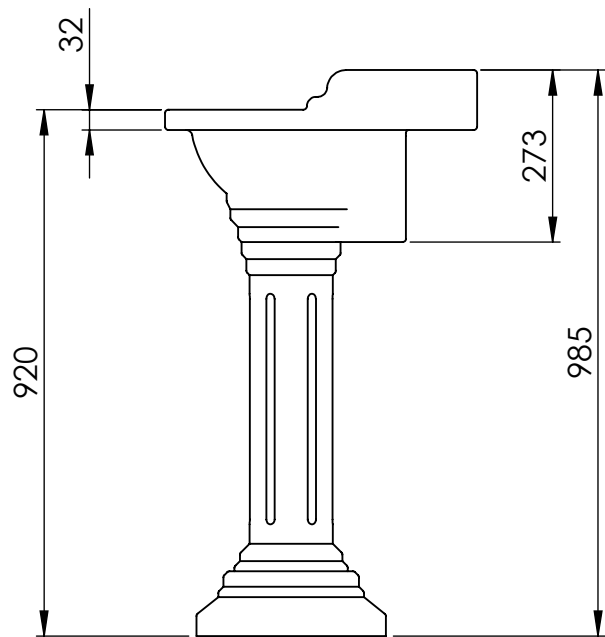

Oxford basin with fluted pedestral

Art: B1861 + P1861F

Tolerance: $\pm 2\%$

Material:
Brass

Scale: 1/12

Finish:
Chrome, Nickel, Brushed nickel,
Gold, Polished brass, Old brass

Box size:

Weight:

This drawing is property of Kenny&Mason, it may not be reproduced or transmitted to third parties without authorization. Drawings not to scale - All dimensions are nominal (mm) - We reserve the right to alter specifications without notice.