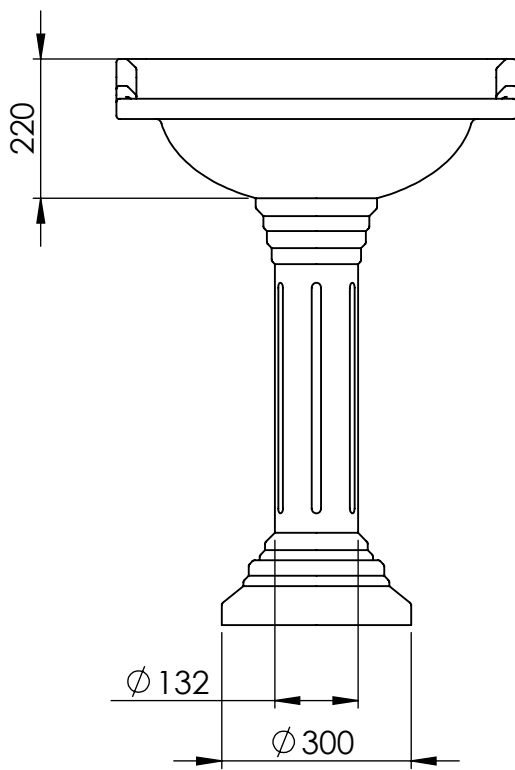

Oxford basin with fluted pedestral

Art: B1861 + P1861F

Tolerance: $\pm 2\%$

Material:
Brass

Scale: 1/12

Finish:
Chrome, Nickel, Brushed nickel,
Gold, Polished brass, Old brass

Box size:

Weight:

This drawing is property of Kenny&Mason, it may not be reproduced or transmitted to third parties without authorization. Drawings not to scale - All dimensions are nominal (mm) - We reserve the right to alter specifications without notice.