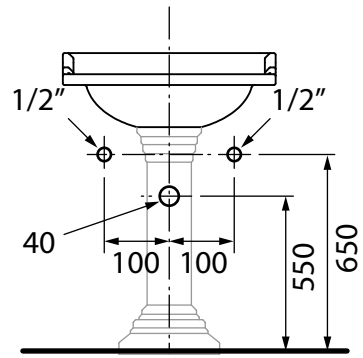

Oxford basin with fluted pedestral

Art: B1861 + P1861F

Tolerance: $\pm 2\%$

Material:
Brass

Scale: 1/12

Finish:
Chrome, Nickel, Brushed nickel,
Gold, Polished brass, Old brass

Box size:

Weight:

This drawing is property of Kenny&Mason, it may not be reproduced or transmitted to third parties without authorization. Drawings not to scale - All dimensions are nominal (mm) - We reserve the right to alter specifications without notice.