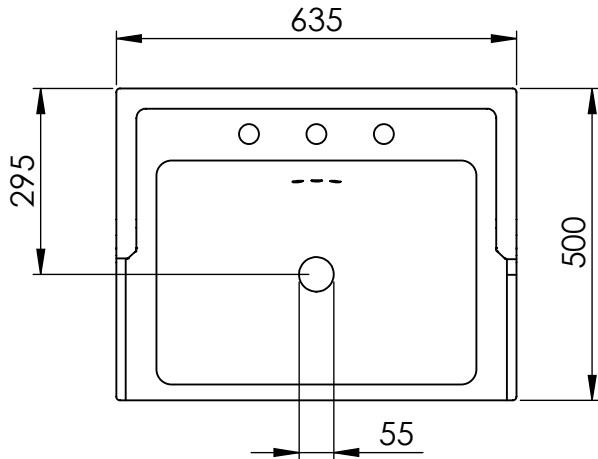

Oxford basin with fluted pedestral

Art: B1861 + P1861F

Tolerance: $\pm 2\%$

Material:
Brass

Scale: 1/12

Finish:
Chrome, Nickel, Brushed nickel,
Gold, Polished brass, Old brass

Box size:

Weight:

This drawing is property of Kenny&Mason, it may not be reproduced or transmitted to third parties without authorization. Drawings not to scale - All dimensions are nominal (mm) - We reserve the right to alter specifications without notice.