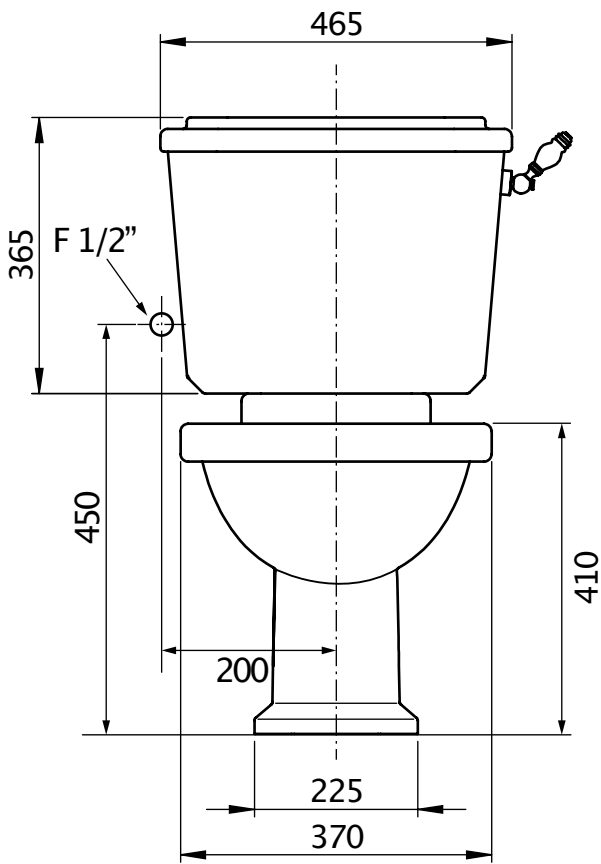

New York monoblock toilet with handle

Art: NY.MON	Tolerance: ±2%
Material: Brass	Scale: 1/10
Finish: Chrome, Nickel, Brushed nickel, Gold, Polished brass, Old brass	Box size:
	Weight:

This drawing is property of Kenny & Mason, it may not be reproduced or transmitted to third parties without authorization. Drawings not to scale - All dimensions are nominal (mm) - We reserve the right to alter specifications without notice.