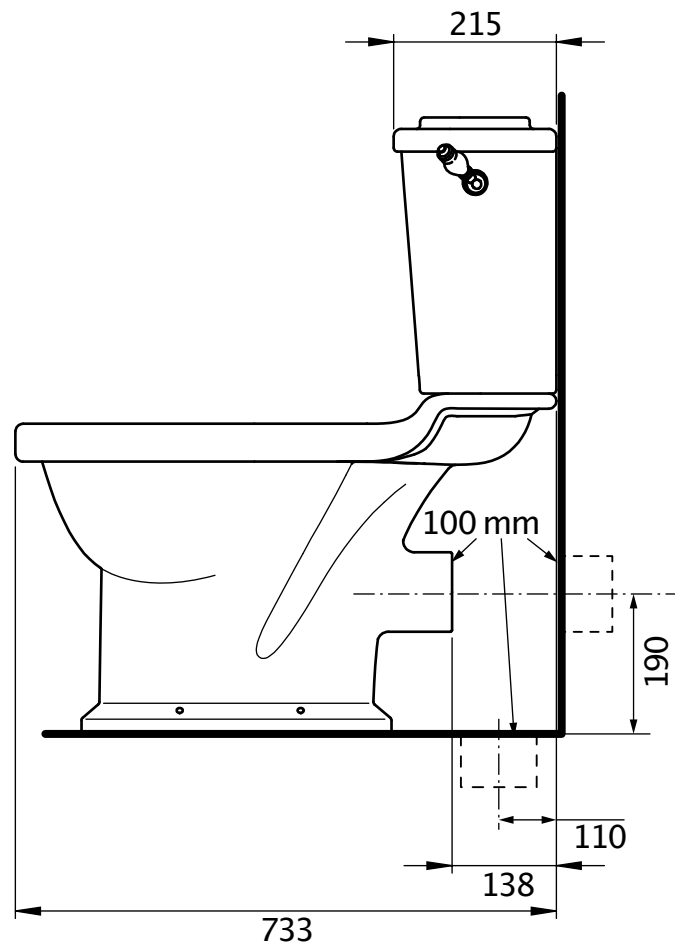

New York monoblock toilet with handle

Art: NY.MON	Tolerance: ±2%
Material: Brass	Scale: 1/10
Finish: Chrome, Nickel, Brushed nickel, Gold, Polished brass, Old brass	Box size:
	Weight:

This drawing is property of Kenny & Mason, it may not be reproduced or transmitted to third parties without authorization. Drawings not to scale - All dimensions are nominal (mm) - We reserve the right to alter specifications without notice.