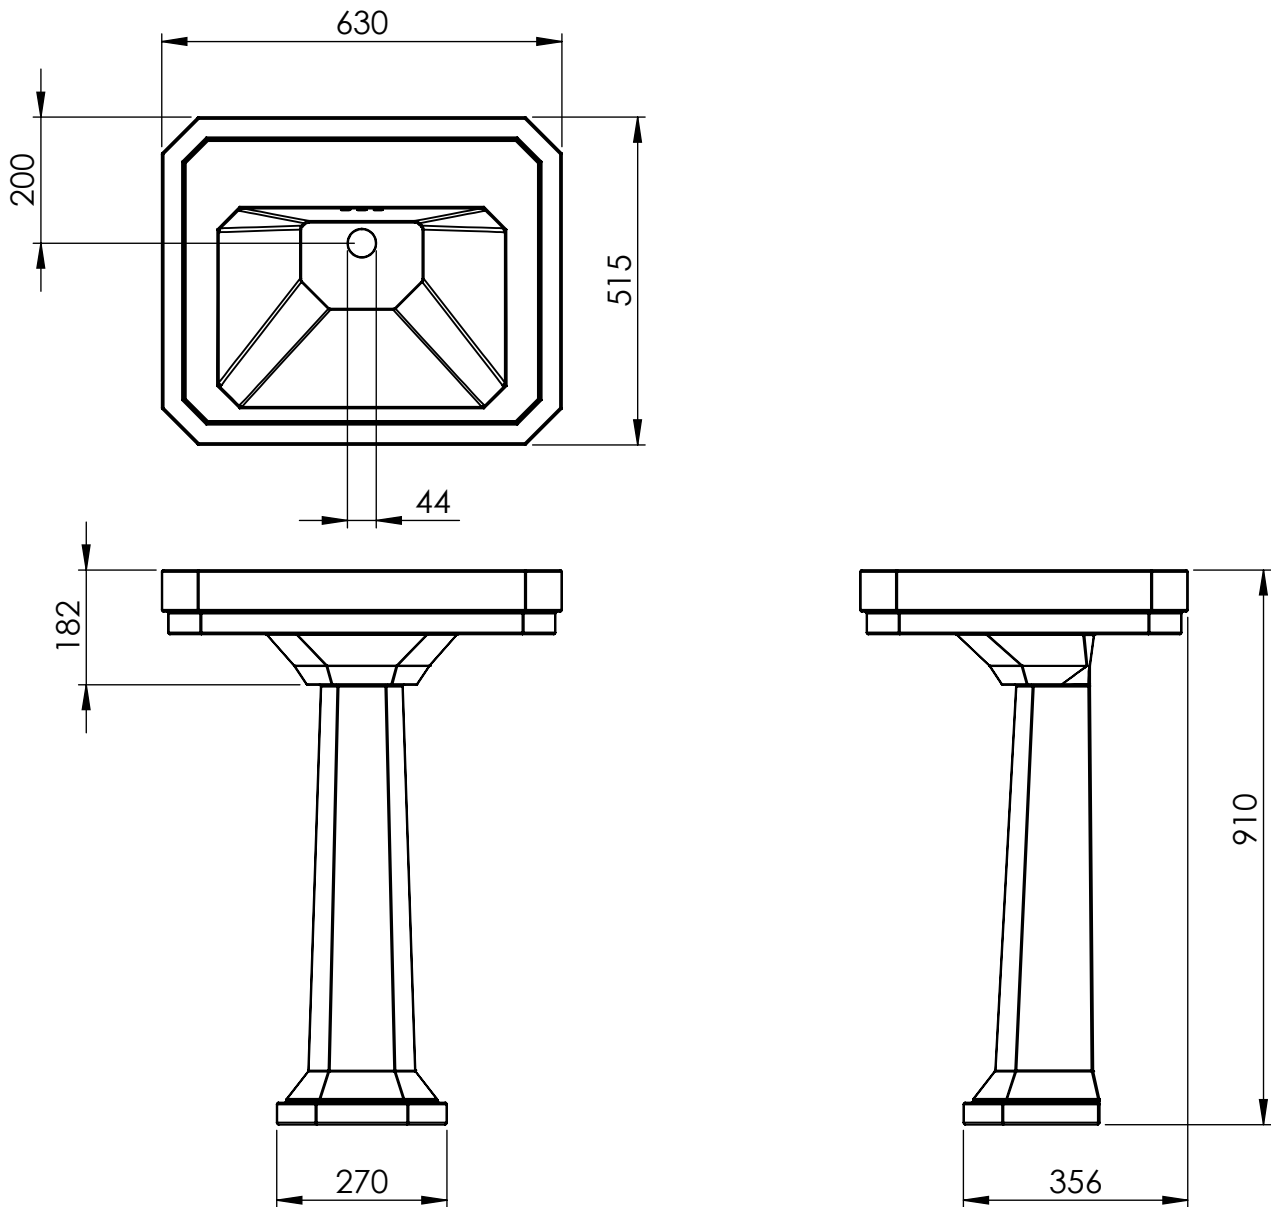

New York basin with pedestral

Art: B1931+P1931

Tolerance: $\pm 2\%$

Material:
Brass

Scale: 1/12

Finish:
Chrome, Nickel, Brushed nickel,
Gold, Polished brass, Old brass

Box size:

Weight:

This drawing is property of Kenny&Mason, it may not be reproduced or transmitted to third parties without authorization. Drawings not to scale - All dimensions are nominal (mm) - We reserve the right to alter specifications without notice.