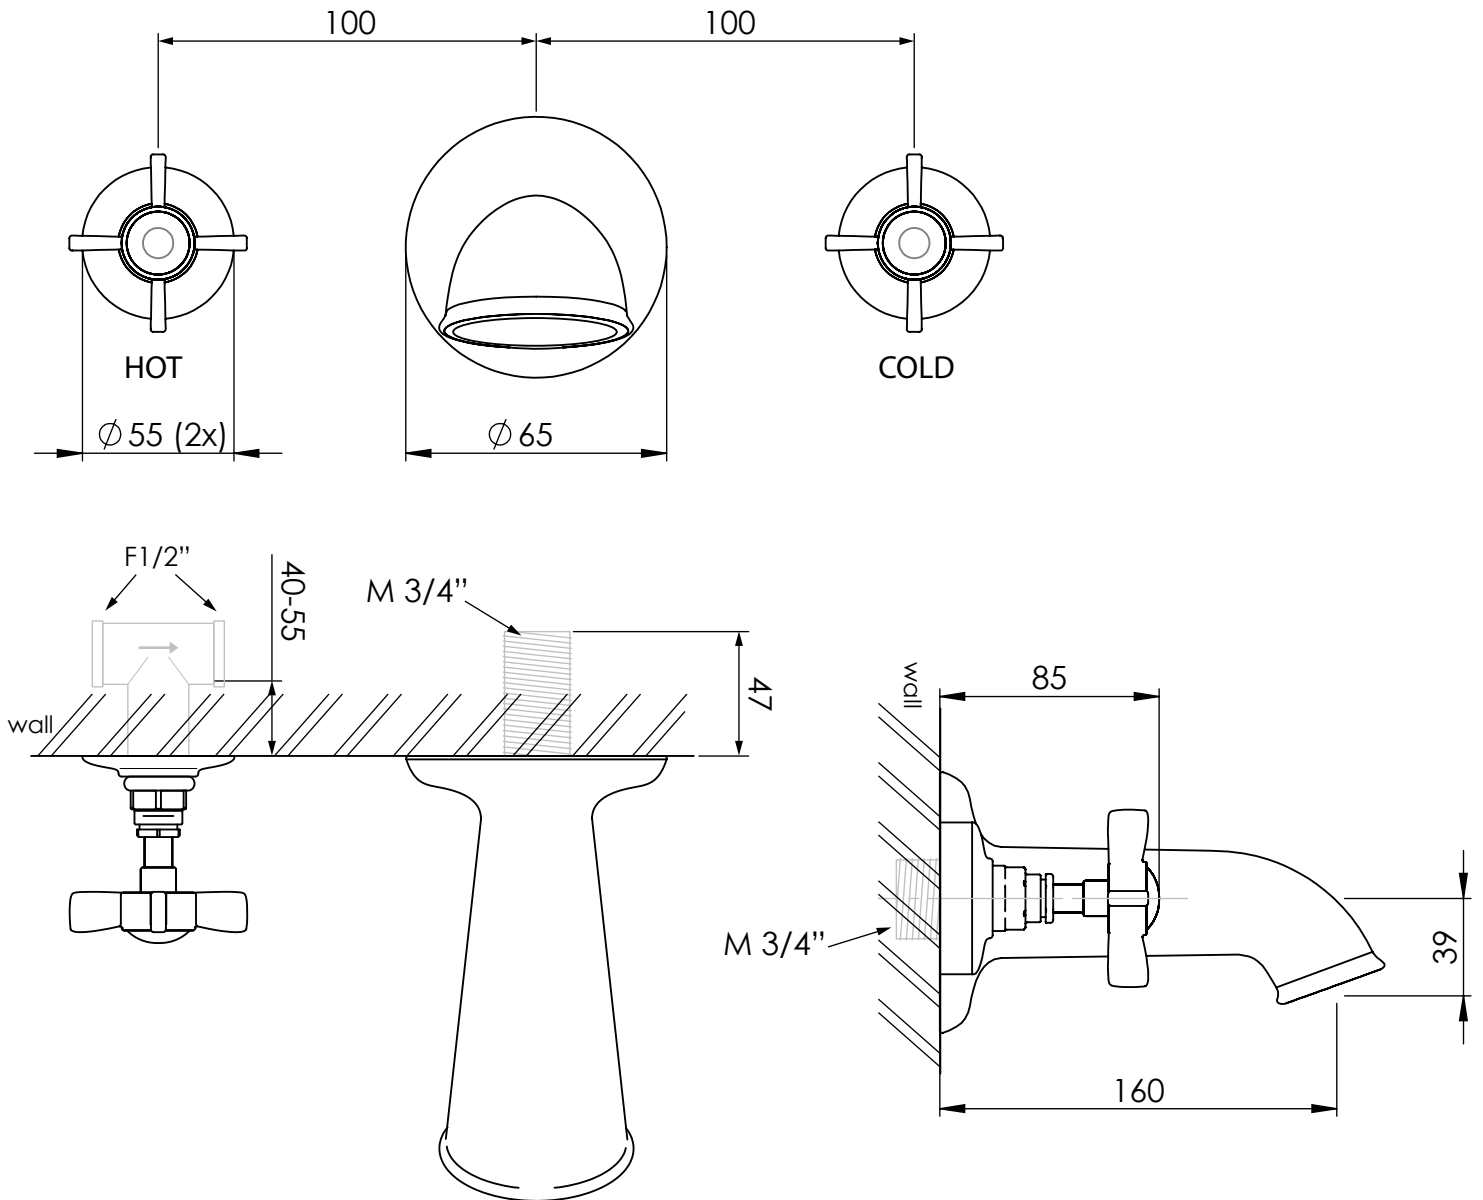

# 3-hole concealed bath filler

Art: **NGT727**

Tolerance:  $\pm 2\%$

Material:  
Brass

Scale: 1/3

Finish:  
Chrome, Nickel, Brushed nickel,  
Gold, Polished brass, Old brass

Box size:

Weight:

This drawing is property of Kenny&Mason, it may not be reproduced or transmitted to third parties without authorization. Drawings not to scale - All dimensions are nominal (mm) - We reserve the right to alter specifications without notice.