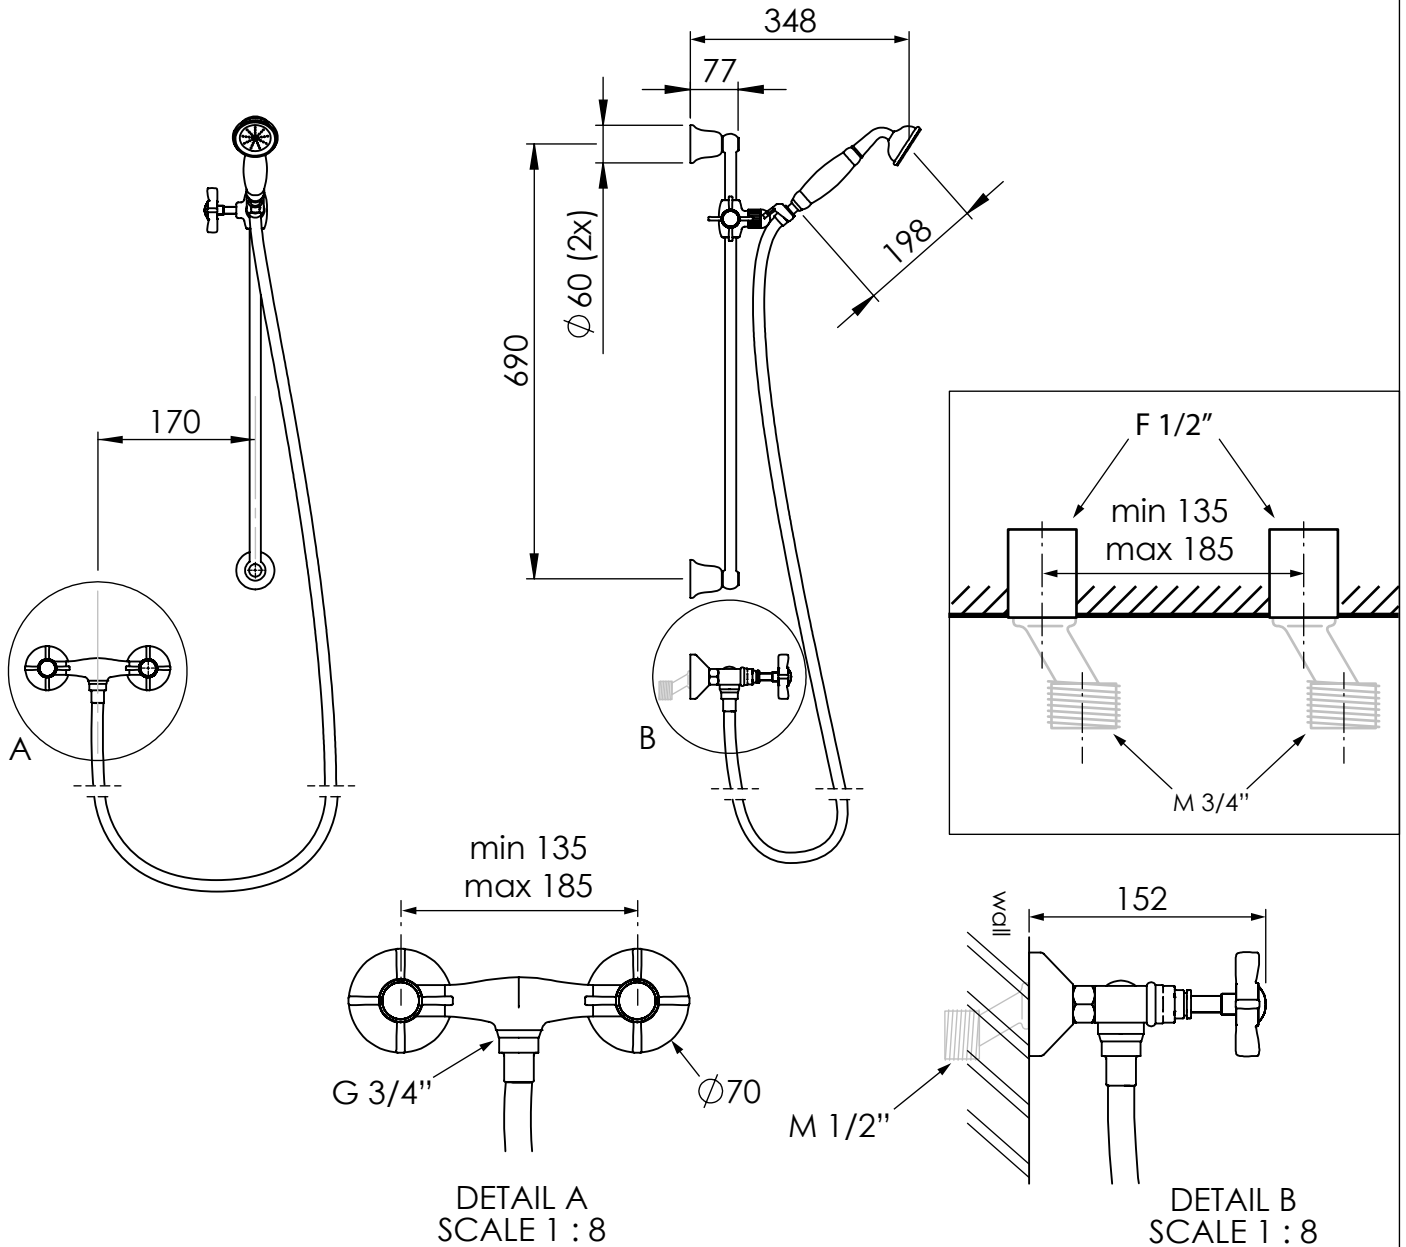

# Manual shower mixer with handset on sliding rail

Art: **NGT715**

Tolerance:  $\pm 2\%$

Material:  
Brass

Scale: 1/12

Finish:  
Chrome, Nickel, Brushed nickel,  
Gold, Polished brass, Old brass

Box size:

Weight:

This drawing is property of Kenny&Mason, it may not be reproduced or transmitted to third parties without authorization. Drawings not to scale - All dimensions are nominal (mm) - We reserve the right to alter specifications without notice.