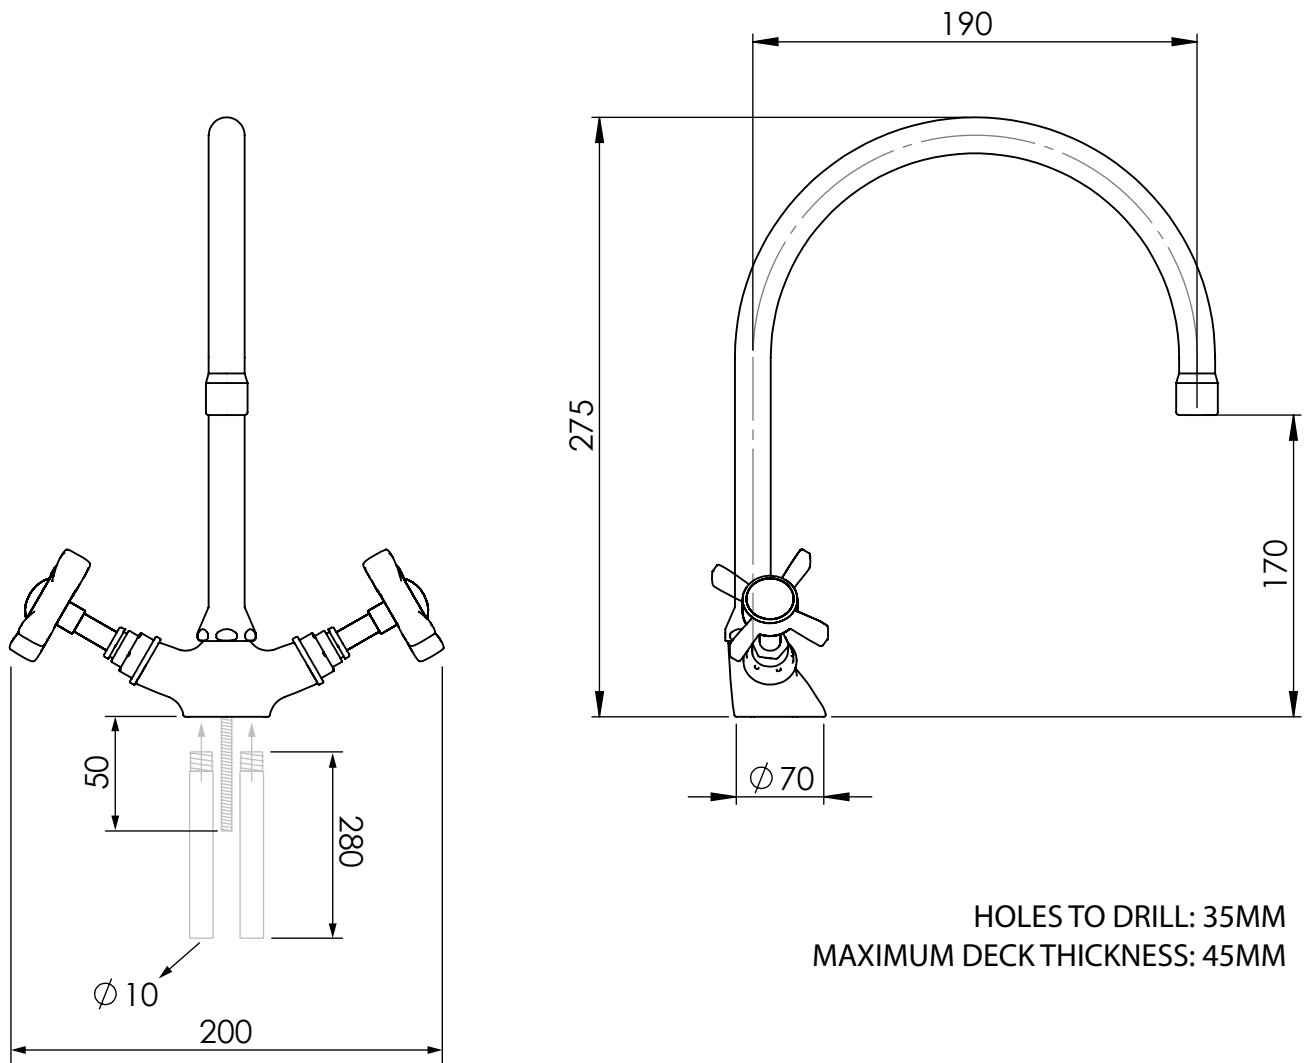

Monoblock kitchen mixer

Art: **NGT709**

Tolerance: $\pm 2\%$

Material:
Brass

Scale: 1/4

Finish:
Chrome, Nickel, Brushed nickel,
Gold, Polished brass, Old brass

Box size:

Weight:

This drawing is property of Kenny&Mason, it may not be reproduced or transmitted to third parties without authorization. Drawings not to scale - All dimensions are nominal (mm) - We reserve the right to alter specifications without notice.