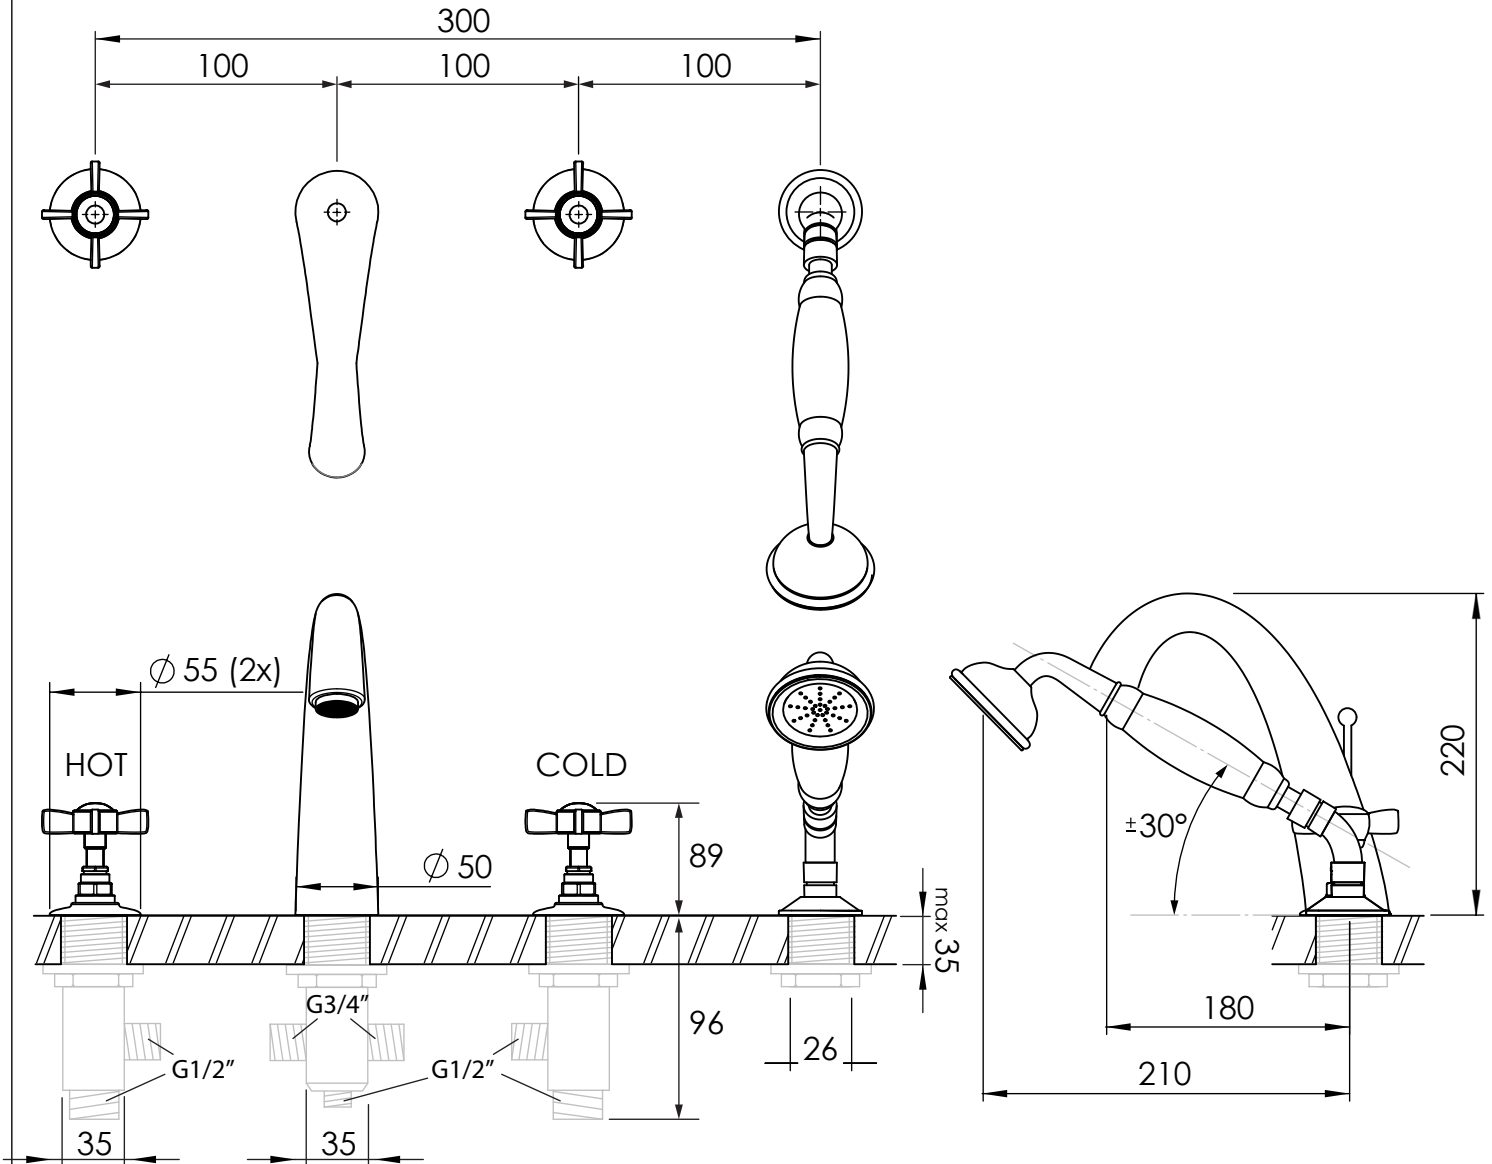

4-hole bath set

Art: **NGT702**

Tolerance: $\pm 2\%$

Material:
Brass

Scale: 1/5

Finish:
Chrome, Nickel, Brushed nickel,
Gold, Polished brass, Old brass

Box size:

Weight:

This drawing is property of Kenny&Mason, it may not be reproduced or transmitted to third parties without authorization. Drawings not to scale - All dimensions are nominal (mm) - We reserve the right to alter specifications without notice.