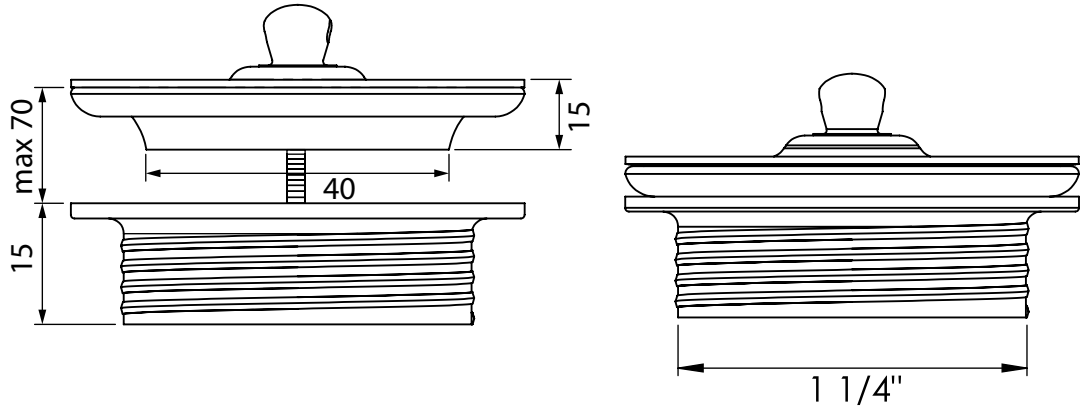

Basin waste with porcelain plug

Art: NGT605	Tolerance: $\pm 2\%$
Material: Brass	Scale: 1/1
Finish: Chrome, Nickel, Brushed nickel, Gold, Polished brass, Old brass	Box size:
	Weight:

This drawing is property of Kenny&Mason, it may not be reproduced or transmitted to third parties without authorization. Drawings not to scale - All dimintions are nominal (mm) - We reserve the right to alter specifications without notice.