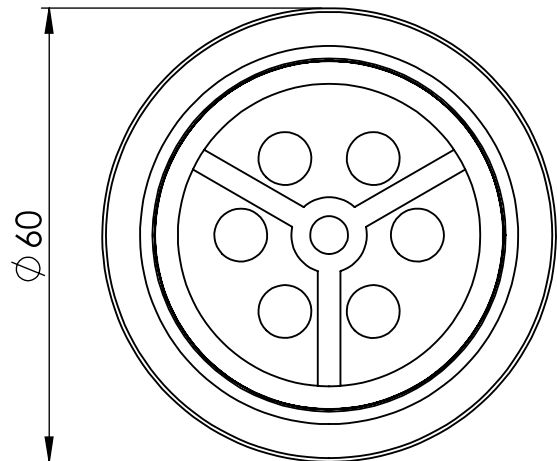

Basin waste with porcelain plug

Art: NGT605	Tolerance: $\pm 2\%$
Material: Brass	Scale: 1/1
Finish: Chrome, Nickel, Brushed nickel, Gold, Polished brass, Old brass	Box size:
	Weight:

This drawing is property of Kenny&Mason, it may not be reproduced or transmitted to third parties without authorization. Drawings not to scale - All dimintions are nominal (mm) - We reserve the right to alter specifications without notice.