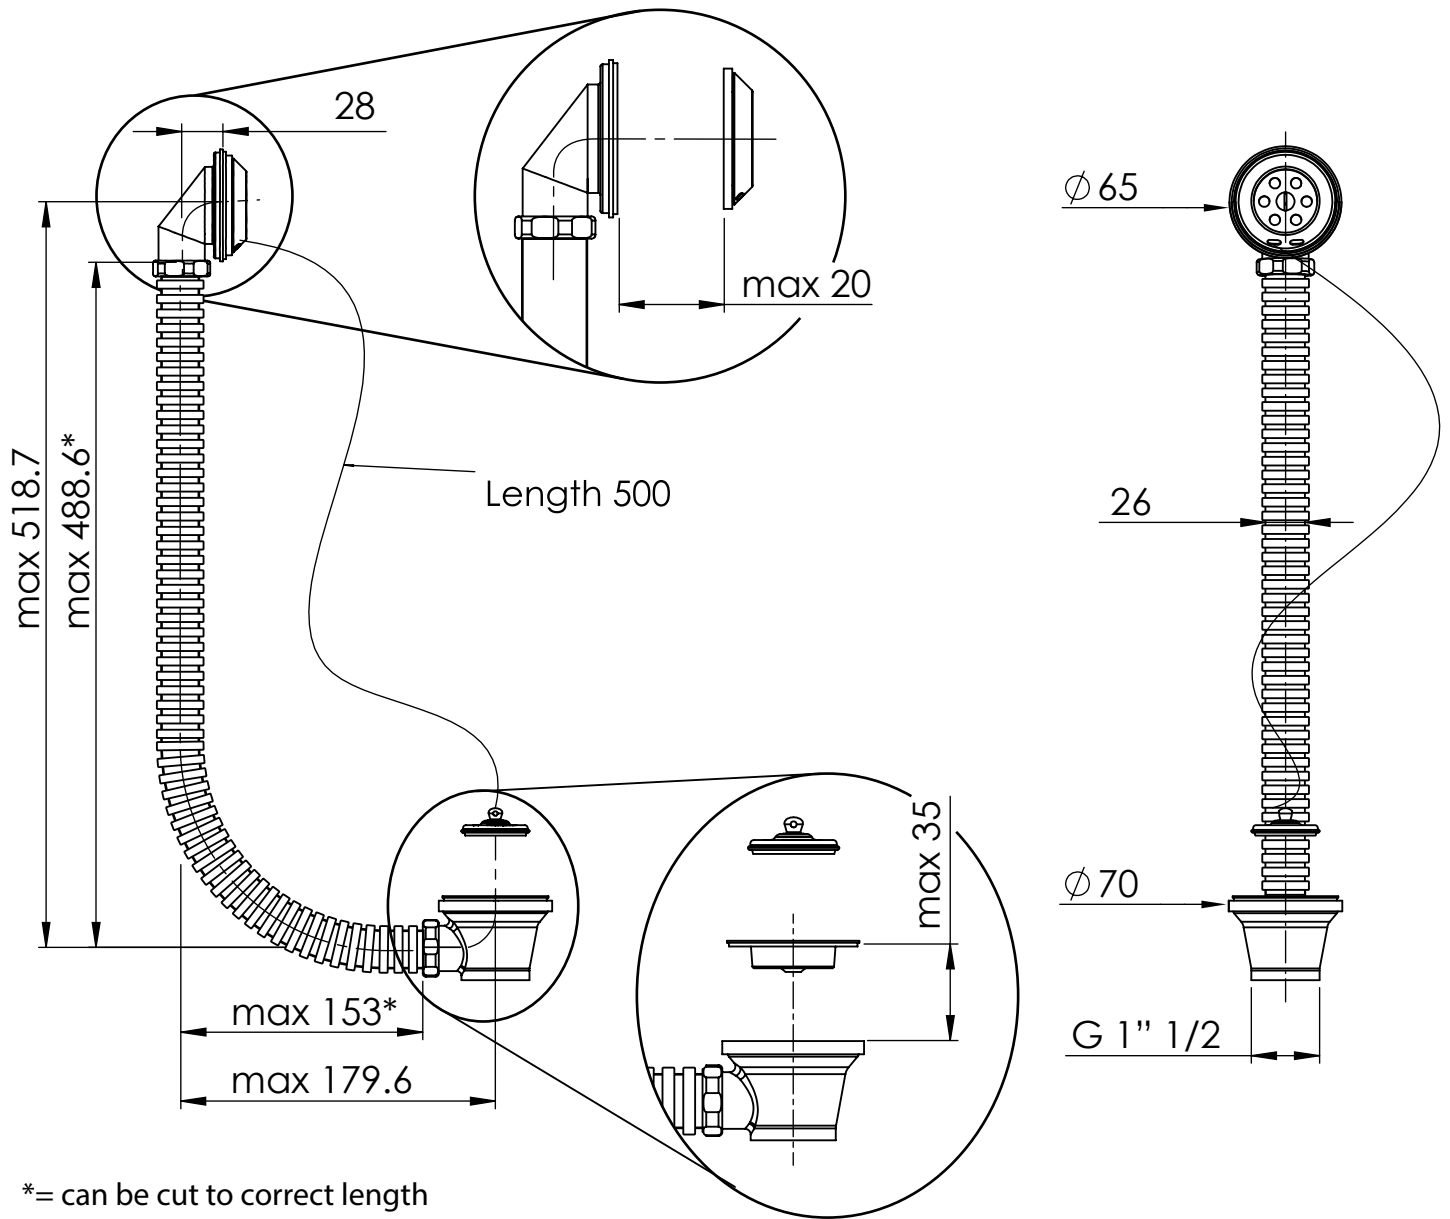

Concealed Bath Waste

Art: **NGT604**

Tolerance: $\pm 2\%$

Material:
Brass

Scale: 1/2

Finish:
Chrome, Nickel, Brushed nickel,
Gold, Polished brass, Old brass

Box size:

Weight:

This drawing is property of Kenny&Mason, it may not be reproduced or transmitted to third parties without authorization. Drawings not to scale - All dimensions are nominal (mm) - We reserve the right to alter specifications without notice.