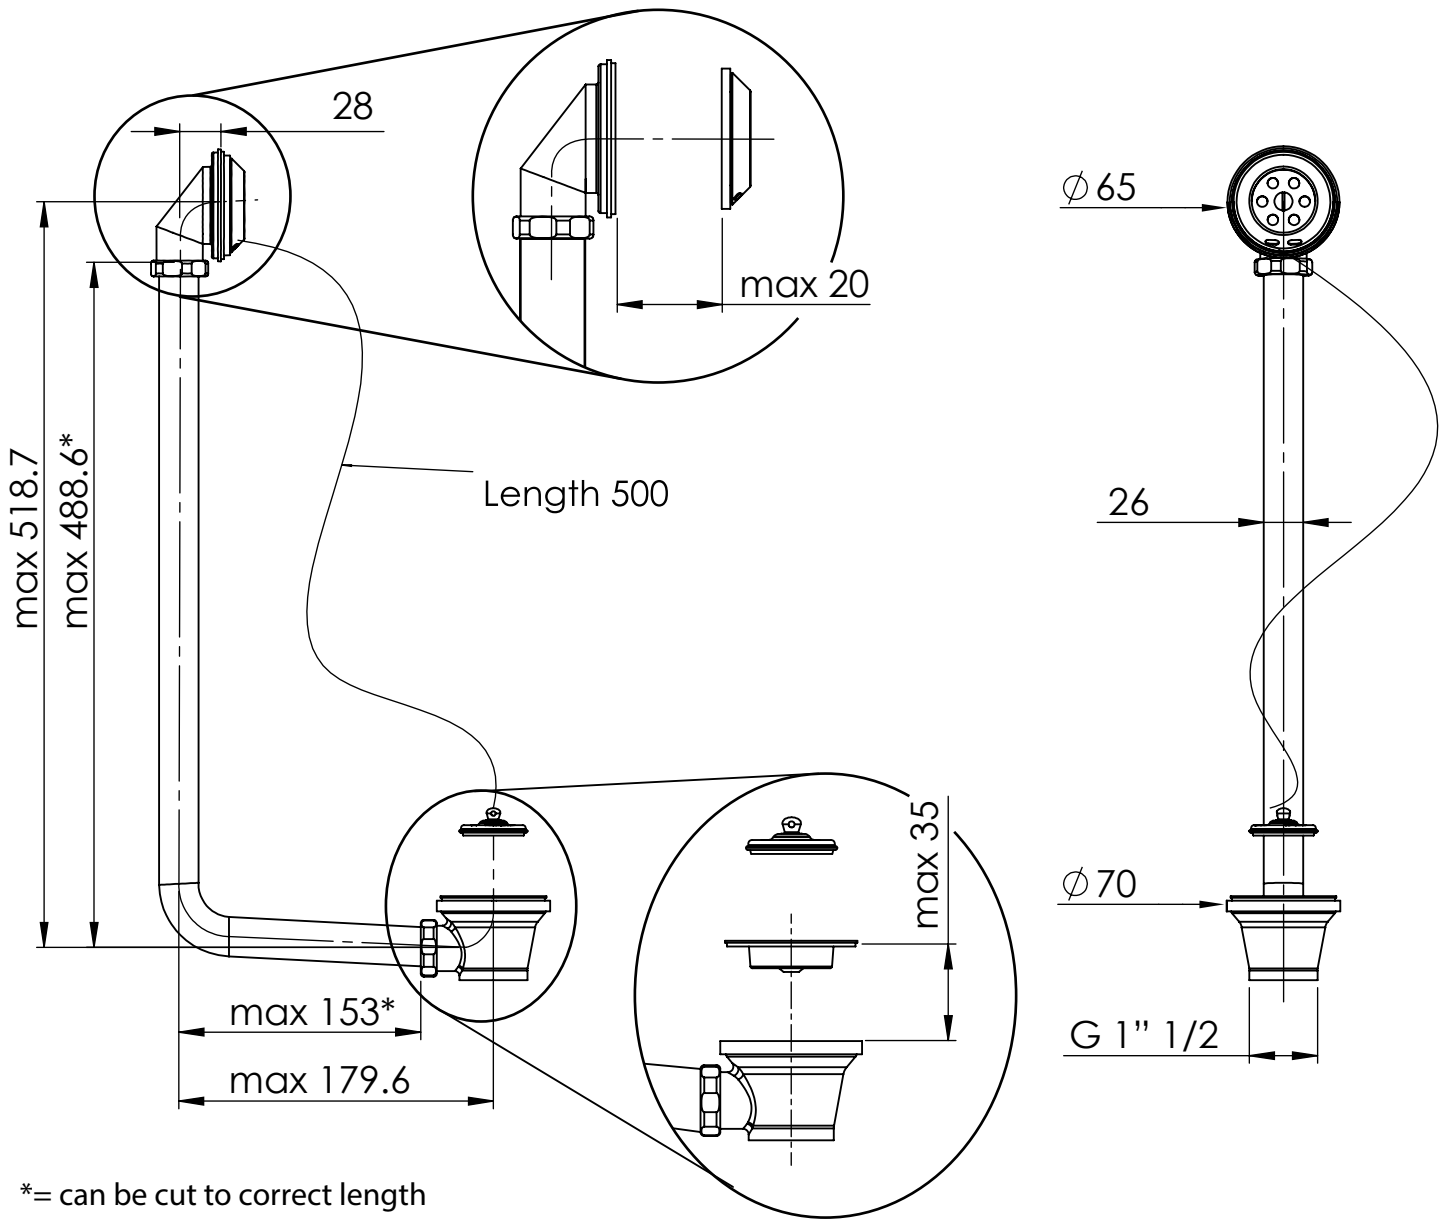

Exposed bath overflow with porcelain plug

Art: **NGT603**

Tolerance: $\pm 2\%$

Material:
Brass

Scale: 1/2

Finish:
Chrome, Nickel, Brushed nickel,
Gold, Polished brass, Old brass

Box size:

Weight:

This drawing is property of Kenny&Mason, it may not be reproduced or transmitted to third parties without authorization. Drawings not to scale - All dimensions are nominal (mm) - We reserve the right to alter specifications without notice.