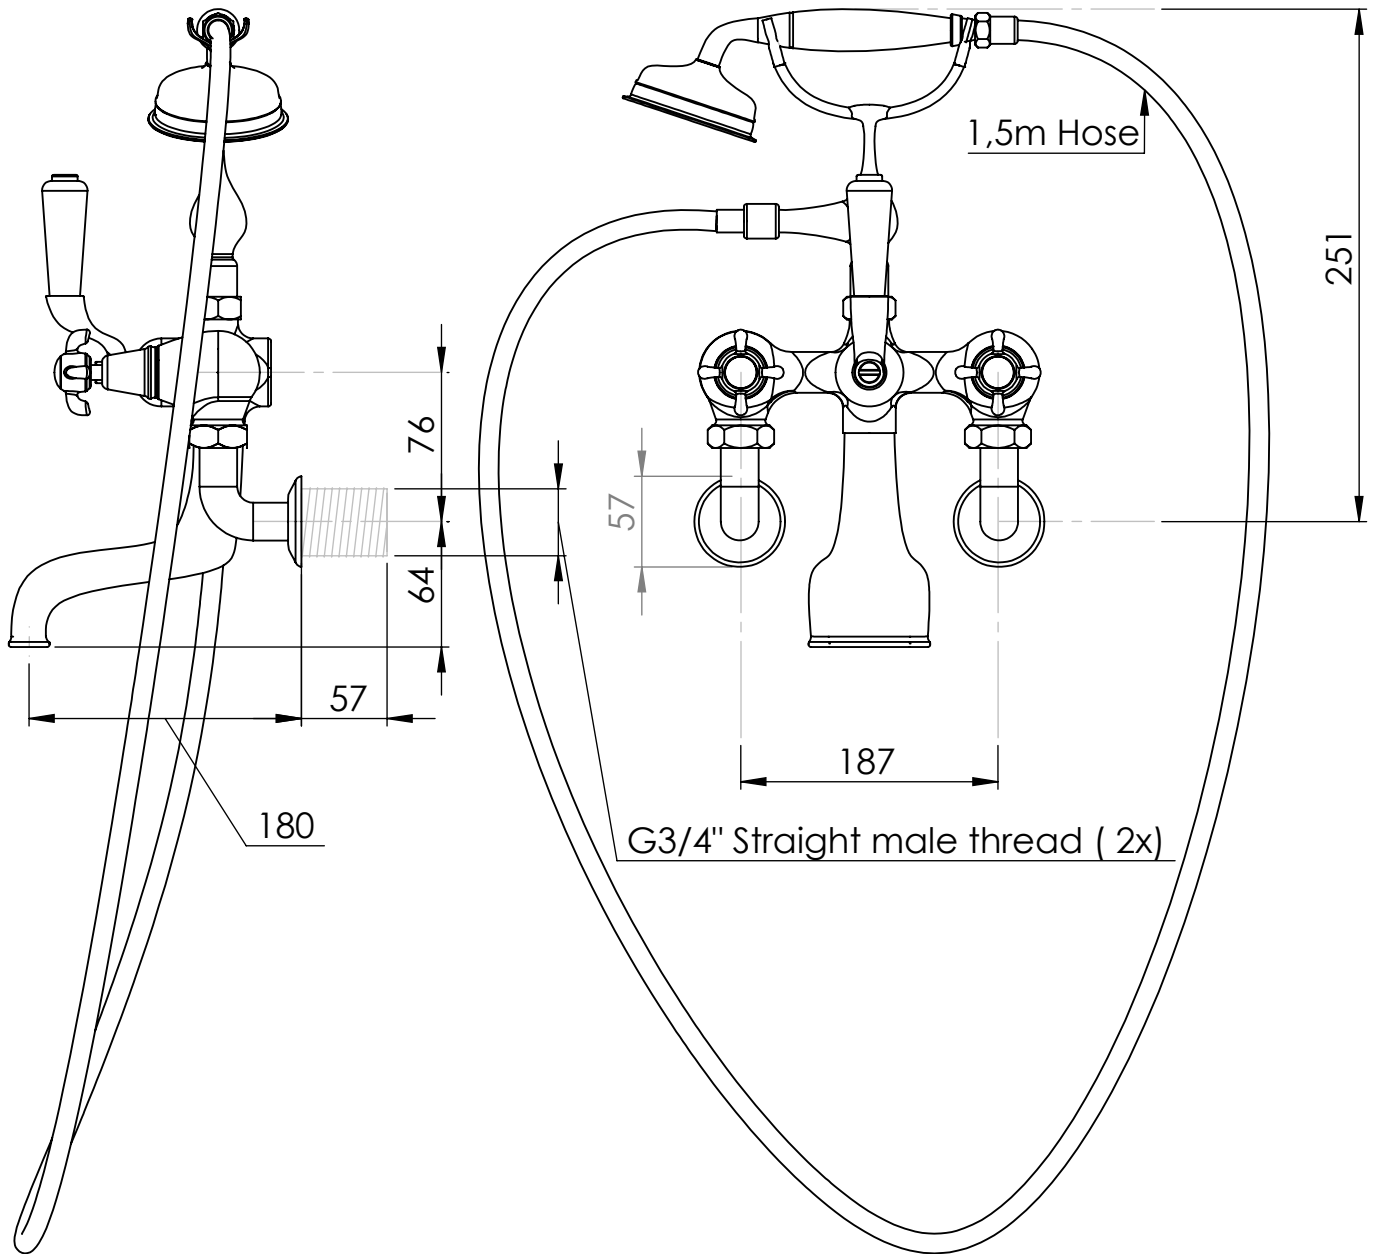

Bath - Shower mixer - Wall mounted

Art: **NGT1011**

Tolerance: $\pm 2\%$

Material:
Brass

Scale: 1/5

Finish:
Chrome, Nickel, Brushed nickel,
Gold, Polished brass, Old brass

Box size:

Weight:

This drawing is property of Kenny&Mason, it may not be reproduced or transmitted to third parties without authorization. Drawings not to scale - All dimensions are nominal (mm) - We reserve the right to alter specifications without notice.