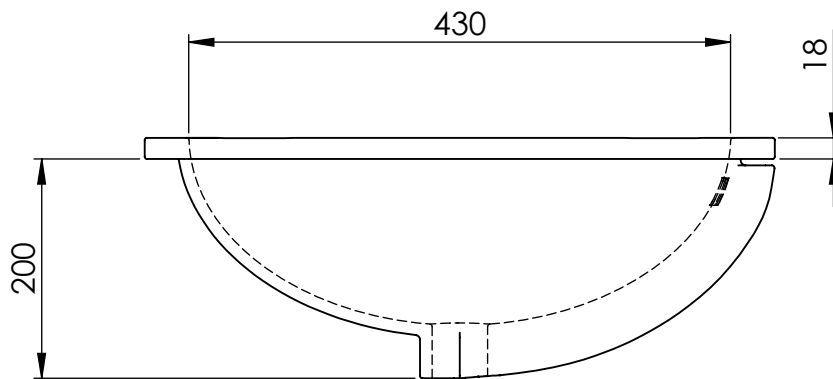

Londen oval under counter basin

Art:	Tolerance: $\pm 2\%$
Material: Brass	Scale: 1/6
Finish: Chrome, Nickel, Brushed nickel, Gold, Polished brass, Old brass	Box size:
	Weight:

This drawing is property of Kenny&Mason, it may not be reproduced or transmitted to third parties without authorization. Drawings not to scale - All dimensions are nominal (mm) - We reserve the right to alter specifications without notice.