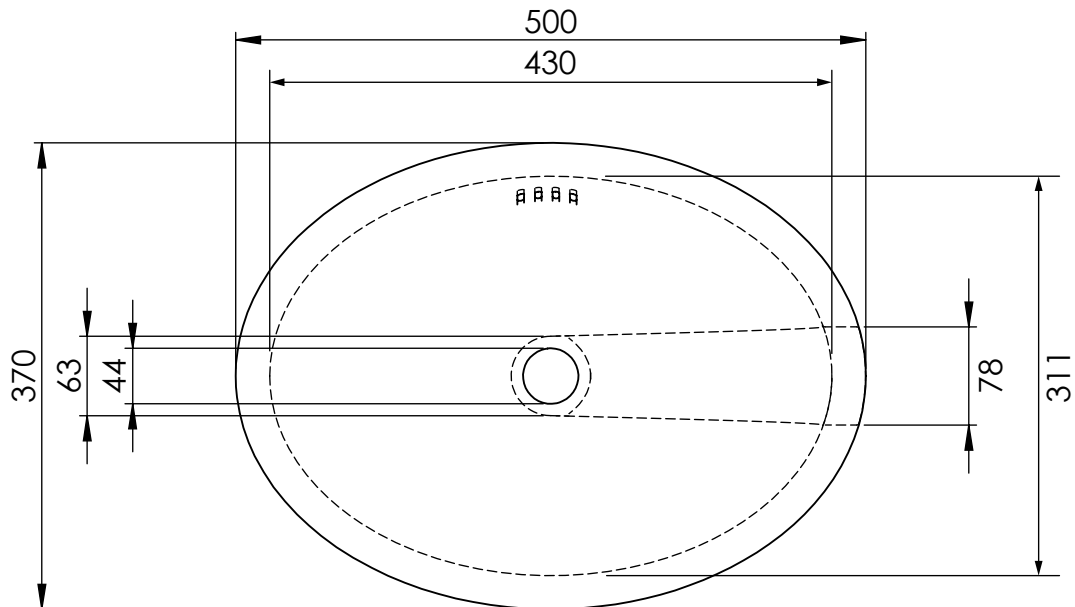

Londen oval under counter basin

Art:	Tolerance: $\pm 2\%$
Material: Brass	Scale: 1/6
Finish: Chrome, Nickel, Brushed nickel, Gold, Polished brass, Old brass	Box size:
	Weight:

This drawing is property of Kenny&Mason, it may not be reproduced or transmitted to third parties without authorization. Drawings not to scale - All dimensions are nominal (mm) - We reserve the right to alter specifications without notice.