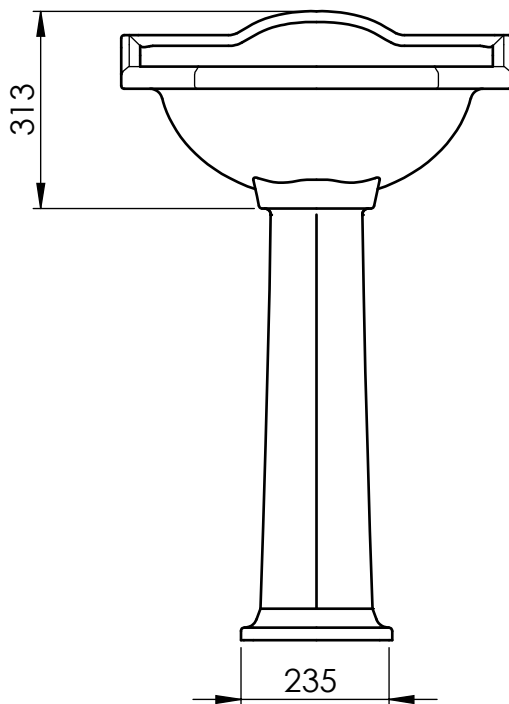

London basin with pedestral

Art: **B1901 + P1901**

Tolerance: $\pm 2\%$

Material:
Brass

Scale: 1/12

Finish:
Chrome, Nickel, Brushed nickel,
Gold, Polished brass, Old brass

Box size:

Weight:

This drawing is property of Kenny&Mason, it may not be reproduced or transmitted to third parties without authorization. Drawings not to scale - All dimensions are nominal (mm) - We reserve the right to alter specifications without notice.