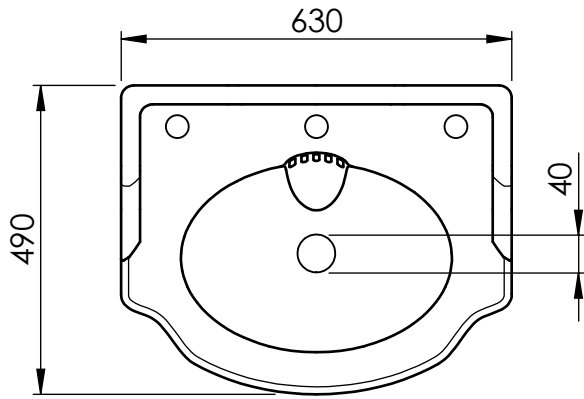

London basin with pedestral

Art: **B1901 + P1901**

Tolerance: $\pm 2\%$

Material:
Brass

Scale: 1/12

Finish:
Chrome, Nickel, Brushed nickel,
Gold, Polished brass, Old brass

Box size:

Weight:

This drawing is property of Kenny&Mason, it may not be reproduced or transmitted to third parties without authorization. Drawings not to scale - All dimensions are nominal (mm) - We reserve the right to alter specifications without notice.