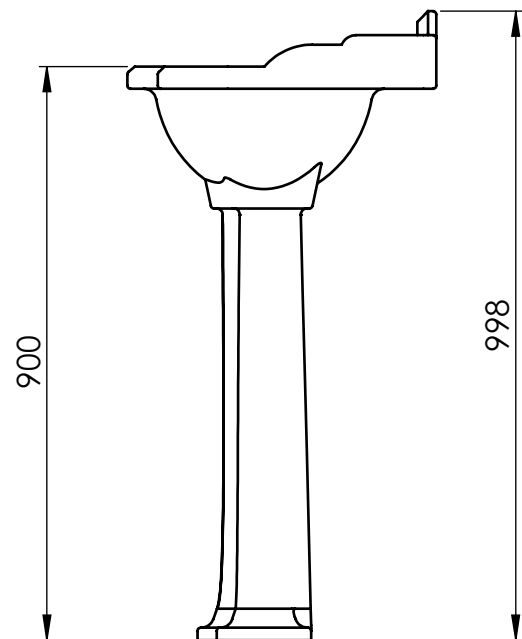

London basin with pedestral

Art: **B1901 + P1901**

Tolerance: $\pm 2\%$

Material:
Brass

Scale: 1/12

Finish:
Chrome, Nickel, Brushed nickel,
Gold, Polished brass, Old brass

Box size:

Weight:

This drawing is property of Kenny&Mason, it may not be reproduced or transmitted to third parties without authorization. Drawings not to scale - All dimensions are nominal (mm) - We reserve the right to alter specifications without notice.