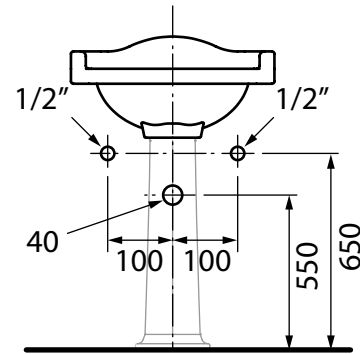

London basin with pedestral

Art: **B1901 + P1901**

Tolerance: $\pm 2\%$

Material:
Brass

Scale: 1/12

Finish:
Chrome, Nickel, Brushed nickel,
Gold, Polished brass, Old brass

Box size:

Weight:

This drawing is property of Kenny&Mason, it may not be reproduced or transmitted to third parties without authorization. Drawings not to scale - All dimensions are nominal (mm) - We reserve the right to alter specifications without notice.