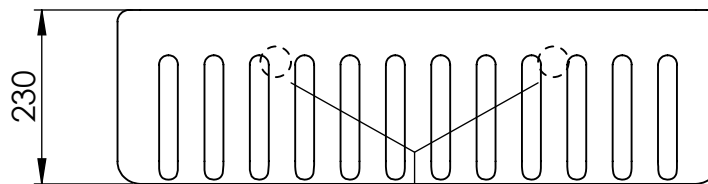

Wexford sink

overflow holes: $\varnothing 29$

CAUTION!!
Basins are handmade measurements can fluctuate from basin to basin

Art: KMPW1004	Tolerance: $\pm 5\%$
Material: Brass	Scale: 1/10
Finish: Chrome, Nickel, Brushed nickel, Gold, Polished brass, Old brass	Box size:
	Weight: 70kg

This drawing is property of Kenny&Mason, it may not be reproduced or transmitted to third parties without authorization. Drawings not to scale - All dimintions are nominal (mm) - We reserve the right to alter specifications without notice.