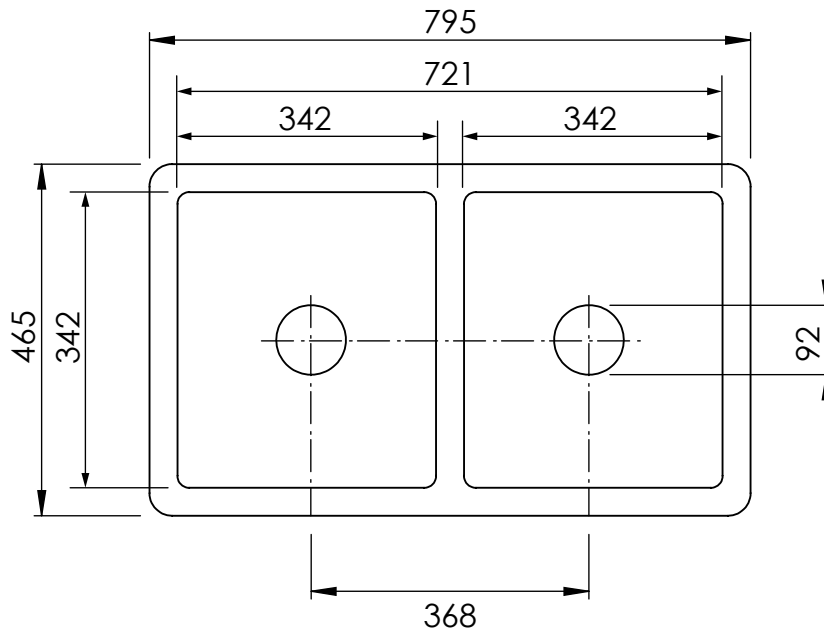

Wexford sink

overflow holes: $\varnothing 29$

CAUTION!!
Basins are handmade measurements can fluctuate from basin to basin

Art: KMPW1004	Tolerance: $\pm 5\%$
Material: Brass	Scale: 1/10
Finish: Chrome, Nickel, Brushed nickel, Gold, Polished brass, Old brass	Box size:
	Weight: 70kg

This drawing is property of Kenny&Mason, it may not be reproduced or transmitted to third parties without authorization. Drawings not to scale - All dimintions are nominal (mm) - We reserve the right to alter specifications without notice.