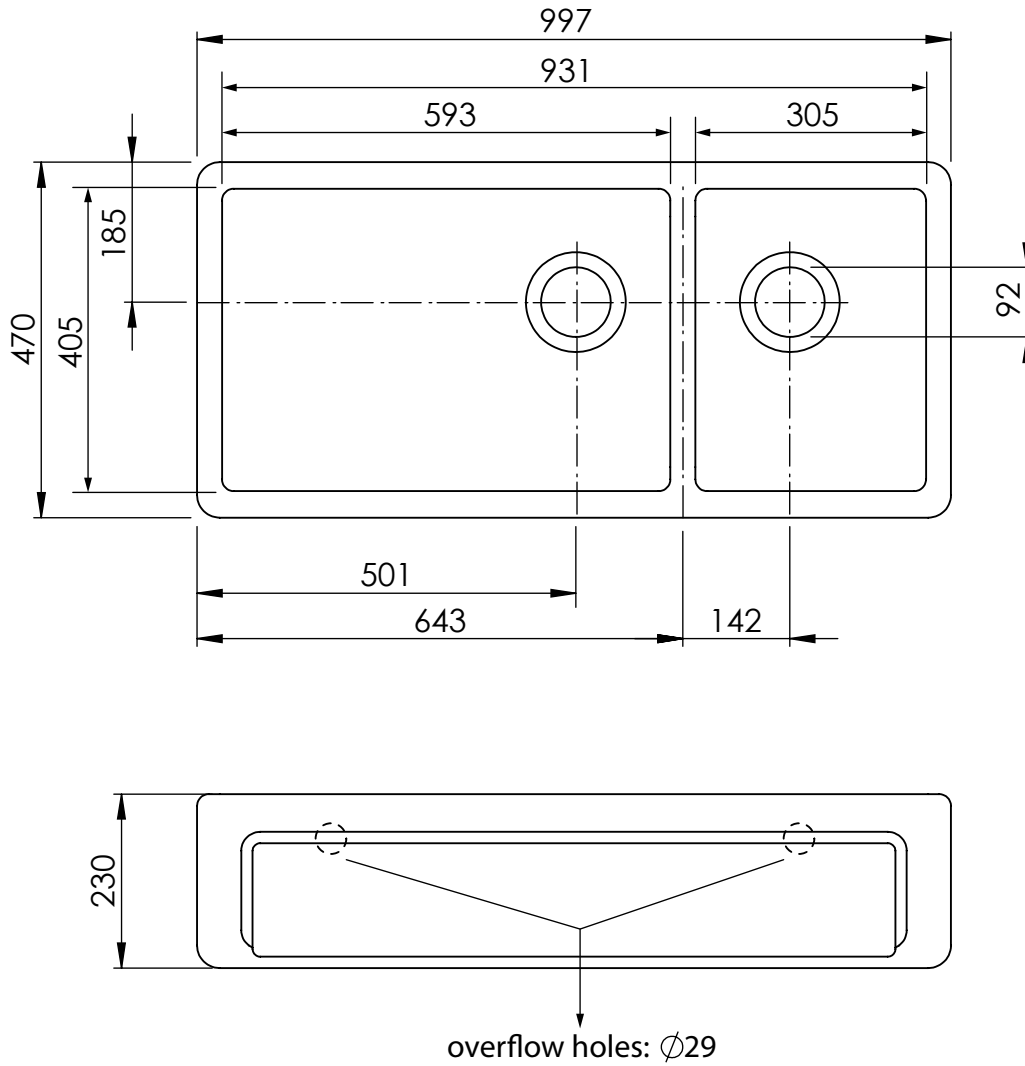

Galway sink

CAUTION!!

Basins are handmade measurements can fluctuate from basin to basin

Art: KMPW1003	Tolerance: $\pm 5\%$
Material: Brass	Scale: 1/10
	Box size:
Finish: Chrome, Nickel, Brushed nickel, Gold, Polished brass, Old brass	Weight: 80kg

This drawing is property of Kenny&Mason, it may not be reproduced or transmitted to third parties without authorization. Drawings not to scale - All dimintions are nominal (mm) - We reserve the right to alter specifications without notice.