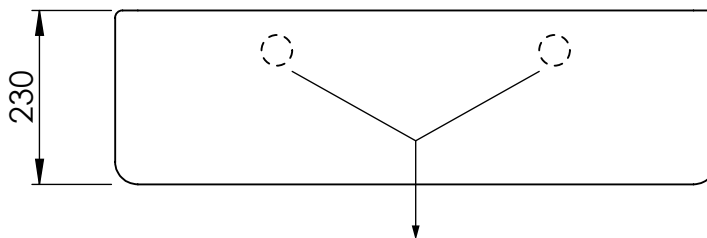

# Carlow sink

overflow holes:  $\varnothing 29$

**CAUTION!!**

Basins are handmade measurements can fluctuate from basin to basin

Art: <b>KMPW1002</b>	Tolerance: $\pm 5\%$
Material: Brass	Scale: 1/10
	Box size:
Finish: Chrome, Nickel, Brushed nickel, Gold, Polished brass, Old brass	Weight: 65kg

This drawing is property of Kenny&Mason, it may not be reproduced or transmitted to third parties without authorization. Drawings not to scale - All dimintions are nominal (mm) - We reserve the right to alter specifications without notice.