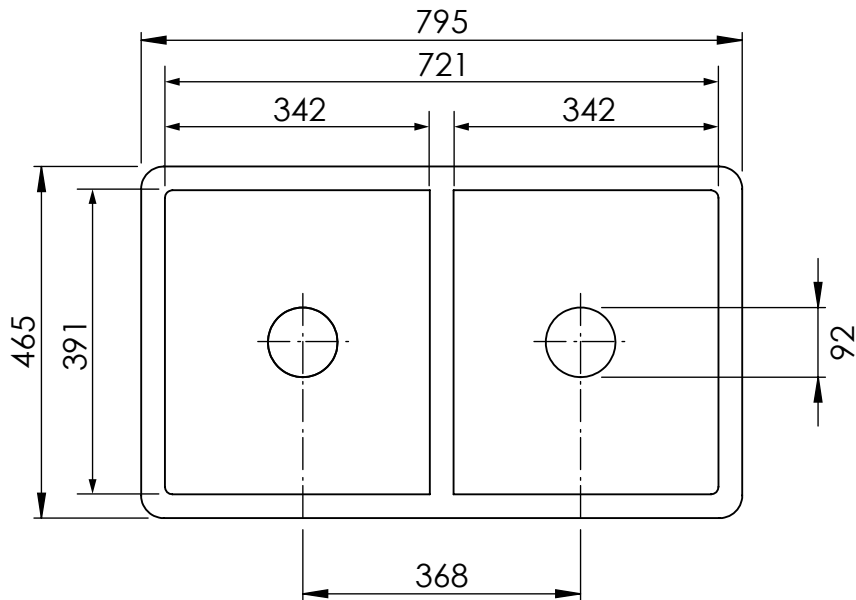

# Carlow sink

overflow holes:  $\varnothing 29$

**CAUTION!!**

Basins are handmade measurements can fluctuate from basin to basin

Art: <b>KMPW1002</b>	Tolerance: $\pm 5\%$
Material: Brass	Scale: 1/10
	Box size:
Finish: Chrome, Nickel, Brushed nickel, Gold, Polished brass, Old brass	Weight: 65kg

This drawing is property of Kenny&Mason, it may not be reproduced or transmitted to third parties without authorization. Drawings not to scale - All dimintions are nominal (mm) - We reserve the right to alter specifications without notice.