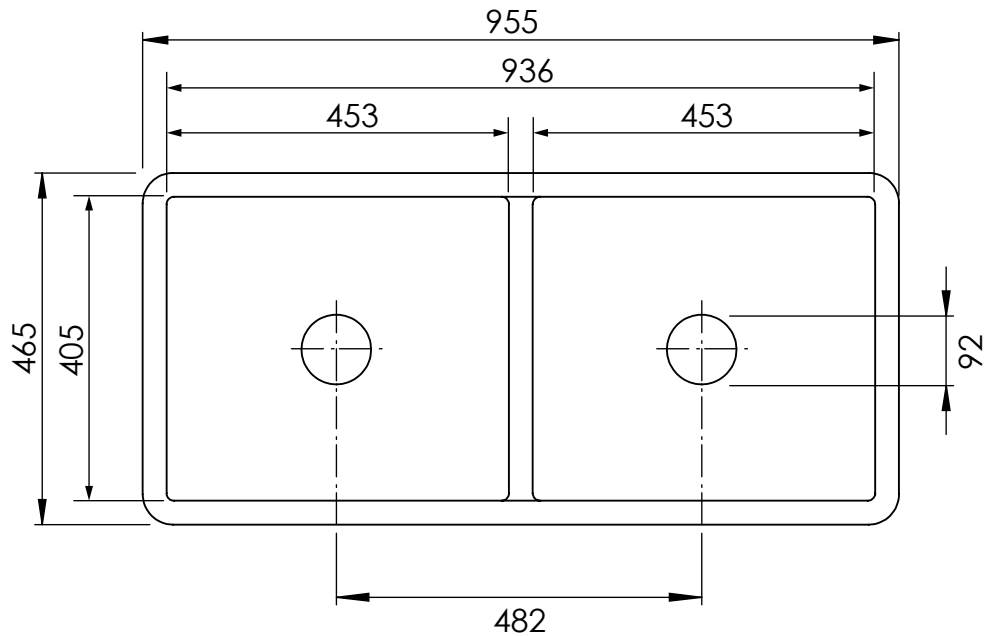

Ballina sink

CAUTION!!

Basins are handmade measurements can fluctuate from basin to basin

Art: **KMPW1000**

Tolerance: $\pm 5\%$

Material:
Brass

Scale: 1/10

Finish:
Chrome, Nickel, Brushed nickel,
Gold, Polished brass, Old brass

Box size:

Weight: 70kg

This drawing is property of Kenny&Mason, it may not be reproduced or transmitted to third parties without authorization. Drawings not to scale - All dimintions are nominal (mm) - We reserve the right to alter specifications without notice.