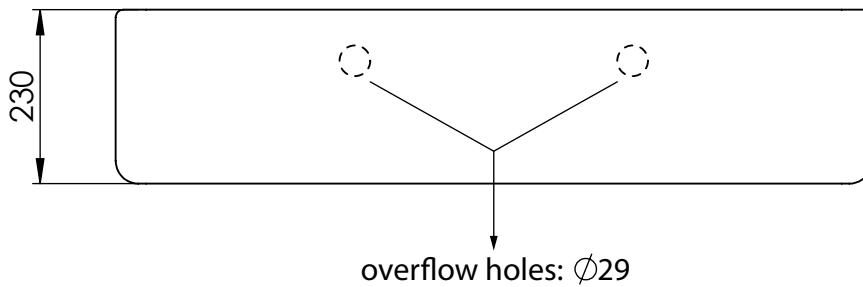

Ballina sink

CAUTION!!

Basins are handmade measurements can fluctuate from basin to basin

Art: **KMPW1000**

Tolerance: $\pm 5\%$

Material:
Brass

Scale: 1/10

Finish:
Chrome, Nickel, Brushed nickel,
Gold, Polished brass, Old brass

Box size:

Weight: 70kg

This drawing is property of Kenny&Mason, it may not be reproduced or transmitted to third parties without authorization. Drawings not to scale - All dimintions are nominal (mm) - We reserve the right to alter specifications without notice.